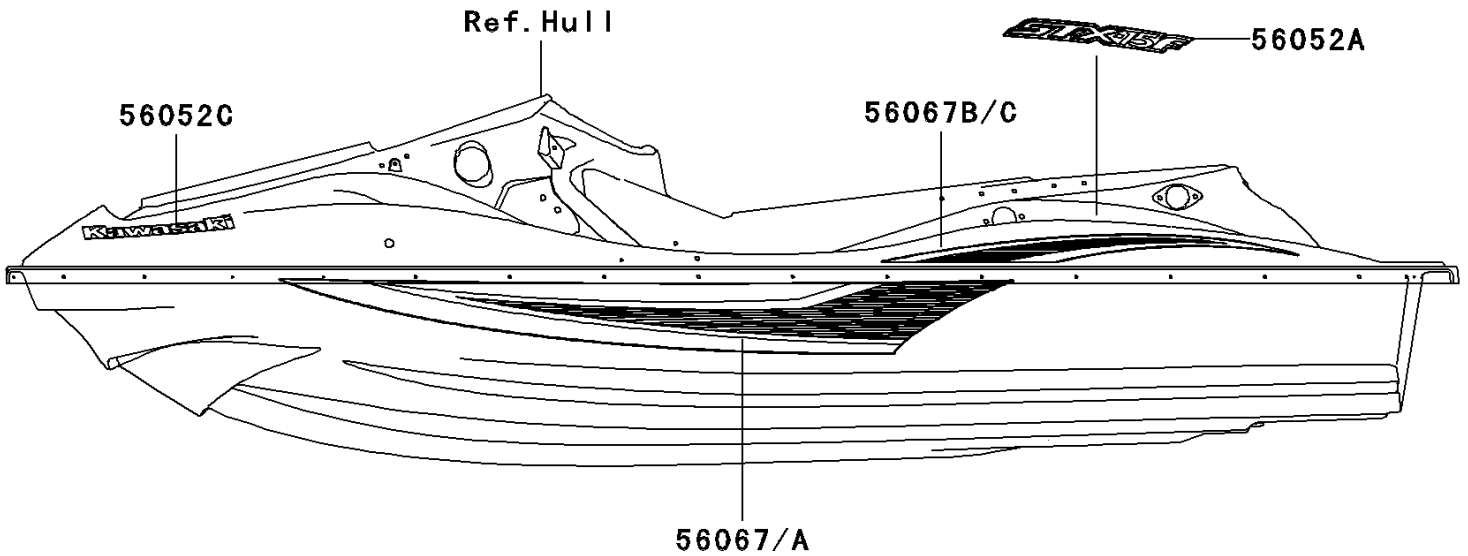

# 2006 STX-15F PARTS DIAGRAM

Decals(F.Red)(A6F)

F3880

## 2006 STX-15F PARTS LIST

Decals(F.Red)(A6F)

ITEM NAME	PART NUMBER	QUANTITY
MARK,HANDLE COVER,JET SKI (Ref # 56052)	56052-3816	2
MARK,DECK,STX-15F (Ref # 56052A)	56052-3841	2
MARK,SIDE COVER,4 STROKE (Ref # 56052B)	56052-3846	2
MARK,DECK,KAWASAKI (Ref # 56052C)	56052-3848	2
PATTERN,HULL,LH (Ref # 56067)	56067-3719	1
PATTERN,HULL,RH (Ref # 56067A)	56067-3720	1
PATTERN,DECK,LH (Ref # 56067B)	56067-3721	1
PATTERN,DECK,RH (Ref # 56067C)	56067-3722	1