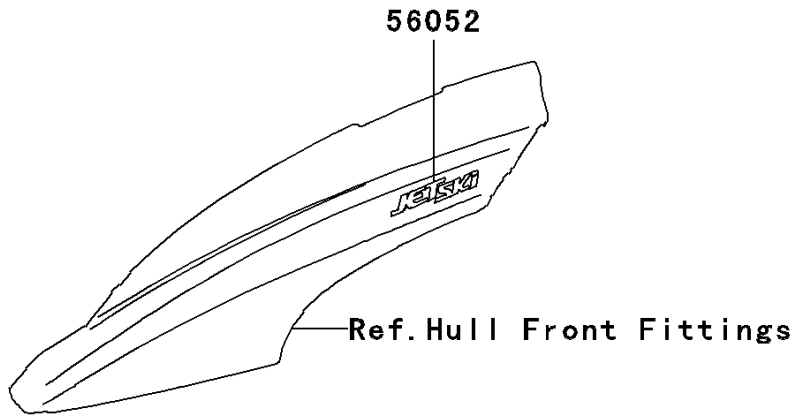

# 2006 STX-15F PARTS DIAGRAM

Decals(F.Red)(A6F)

F3880

## 2006 STX-15F PARTS LIST

Decals(F.Red)(A6F)

ITEM NAME	PART NUMBER	QUANTITY
MARK,HANDLE COVER,JET SKI (Ref # 56052)	56052-3816	2
MARK,DECK,STX-15F (Ref # 56052A)	56052-3841	2
MARK,SIDE COVER,4 STROKE (Ref # 56052B)	56052-3846	2
MARK,DECK,KAWASAKI (Ref # 56052C)	56052-3848	2
PATTERN,HULL,LH (Ref # 56067)	56067-3719	1
PATTERN,HULL,RH (Ref # 56067A)	56067-3720	1
PATTERN,DECK,LH (Ref # 56067B)	56067-3721	1
PATTERN,DECK,RH (Ref # 56067C)	56067-3722	1