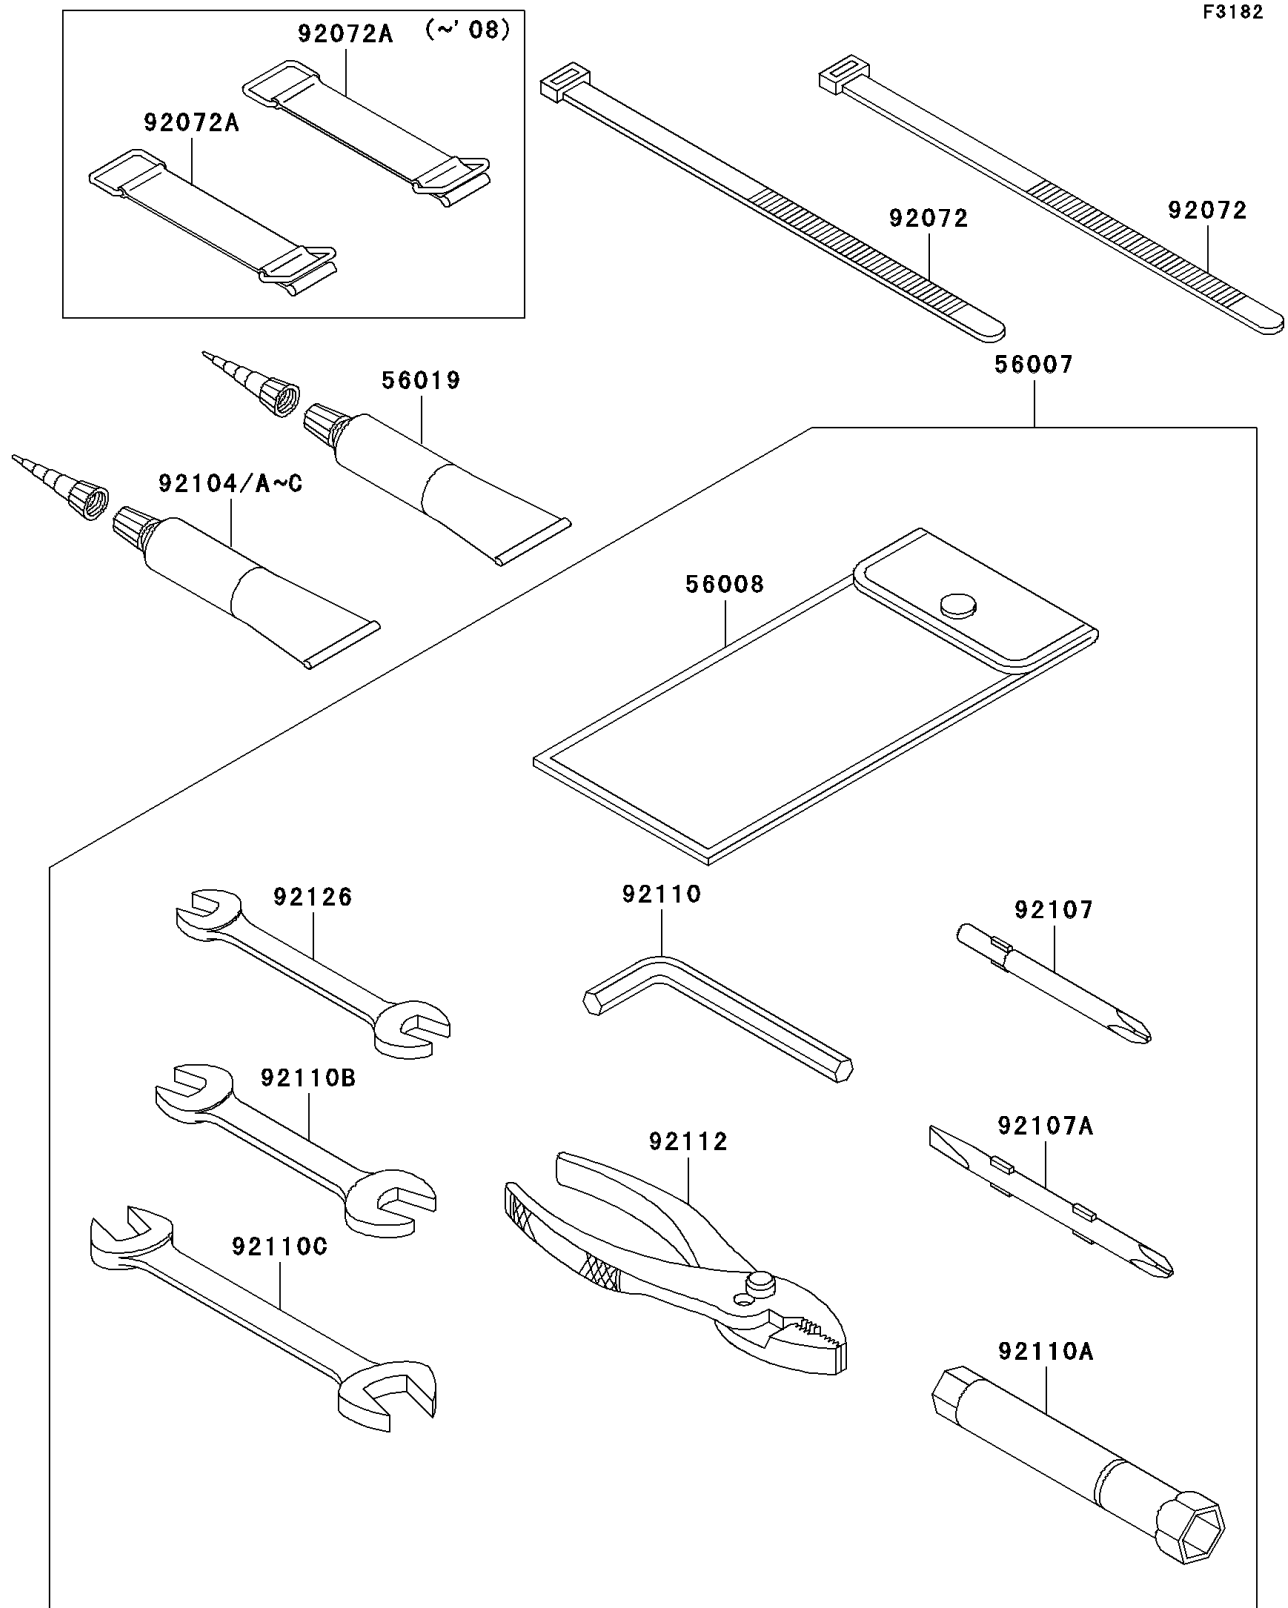

2007 STX-15F

PARTS DIAGRAM

Owner's Tools

2007 STX-15F

PARTS LIST

Owner's Tools

ITEM NAME	PART NUMBER	QUANTITY
TOOL-KIT (Ref # 56007)	56007-3716	1
BAG,TOOL (Ref # 56008)	56008-3704	1
GASKET-LIQUID,TB1211,WHITE (Ref # 56019)	56019-120	1
BAND,L=50 (Ref # 92072A)	92072-3853	2
GASKET-LIQUID,TB1211F,CLEAR (Ref # 92104)	92104-0004	1
GASKET-LIQUID,TB1215B,BLACK (Ref # 92104A)	92104-1062	1
GASKET-LIQUID,TB1215,GRAY (Ref # 92104B)	92104-1065	1
GASKET-LIQUID,TB1521,BROWN (Ref # 92104C)	92104-3701	1
TOOL-DRIVER,#3PHILLIPS (Ref # 92107)	92107-005	1
TOOL-DRIVER,#2PHILLIPS&SLOT (Ref # 92107A)	92107-1051	1
TOOL-WRENCH,ALLEN,5MM (Ref # 92110)	92110-1015	1
TOOL-WRENCH,BOX,16MM (Ref # 92110A)	92110-1145	1
TOOL-WRENCH,OPEN END,10X12 (Ref # 92110B)	92110-1152	1
TOOL-WRENCH,OPEN END,14X17 (Ref # 92110C)	92110-1153	1
TOOL-PLIERS (Ref # 92112)	92112-1001	1
TOOL-WRENCH,OPEN END,8X10 (Ref # 92126)	92126-004	1