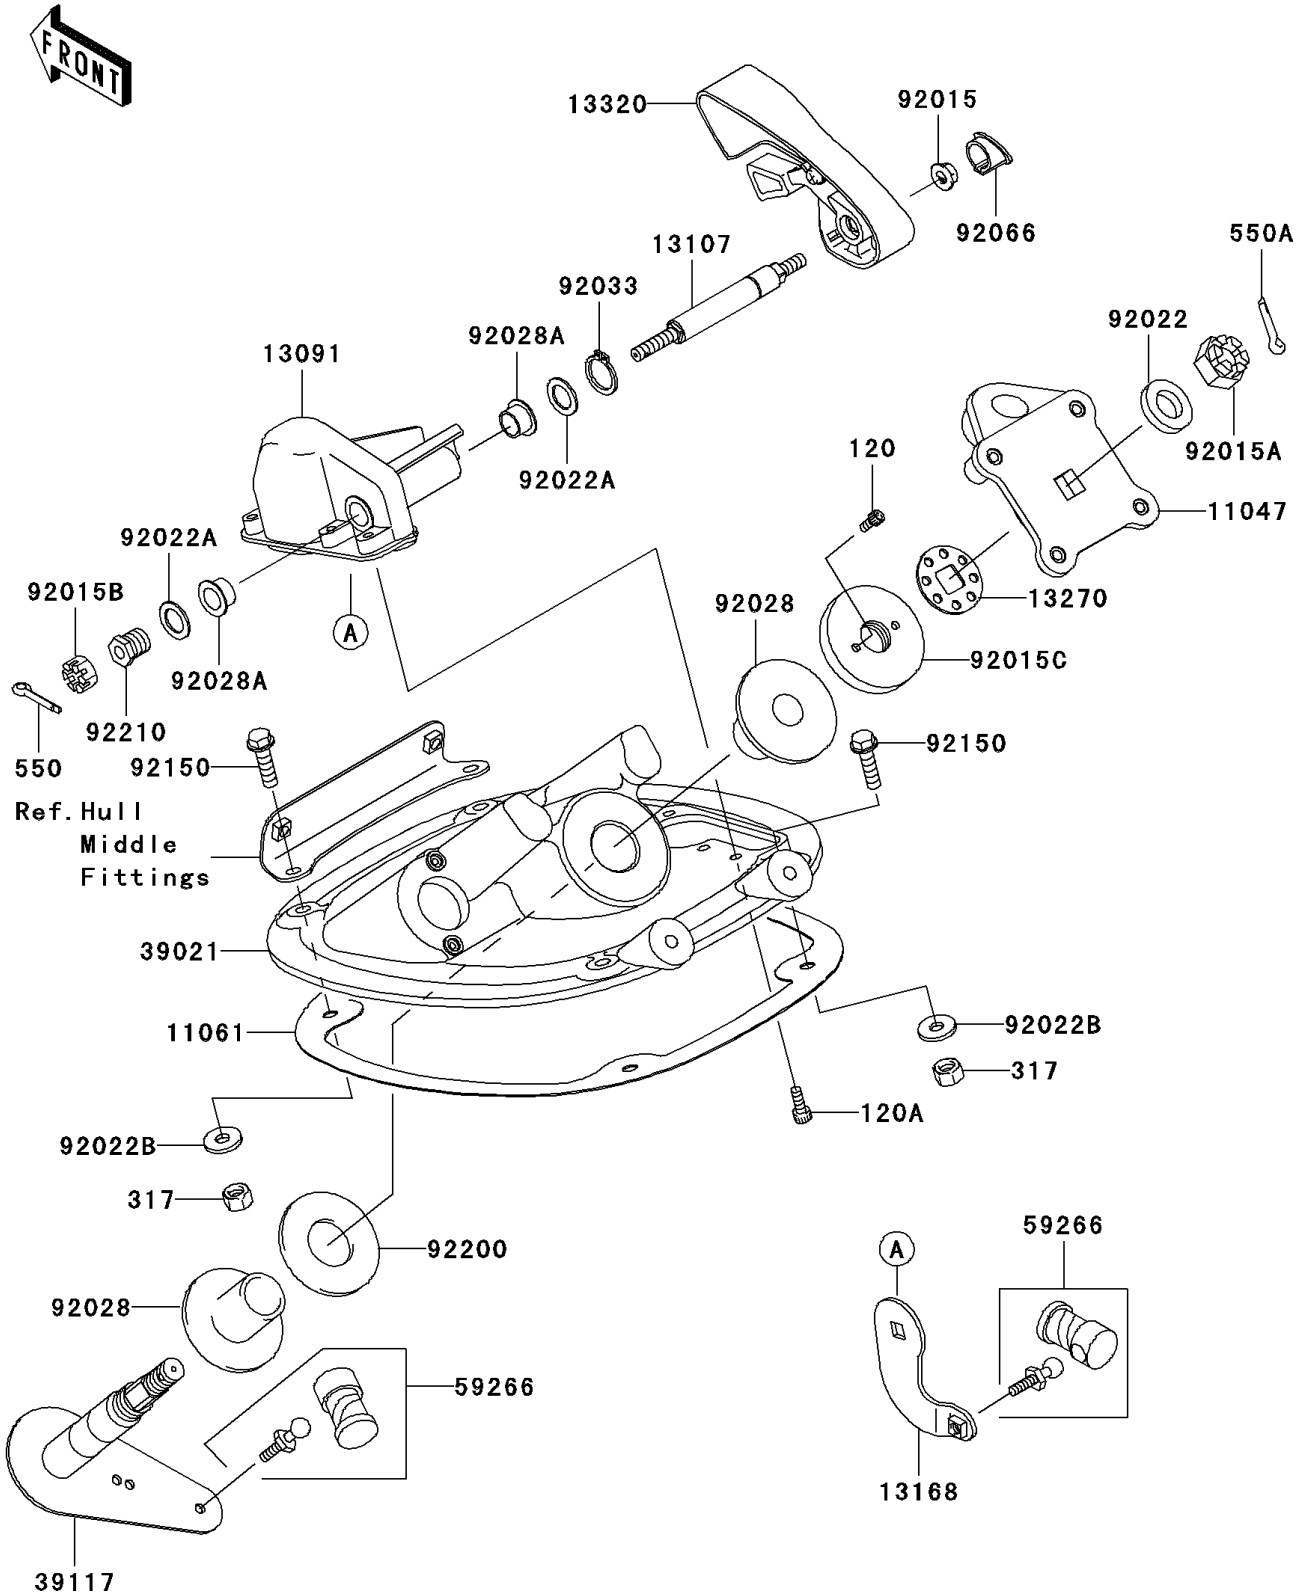

# 2008 STX-15F PARTS DIAGRAM

Handle Pole

F3171

## 2008 STX-15F PARTS LIST

### Handle Pole

ITEM NAME	PART NUMBER	QUANTITY
BRACKET,HANDLE HOLDER (Ref # 11047)	11047-3759	1
GASKET,HANDLE POLE BRACKET (Ref # 11061)	11061-3735	1
HOLDER (Ref # 13091)	13091-3809	1
SHAFT (Ref # 13107)	13107-3751	1
LEVER,REVERSE (Ref # 13168)	13168-3750	1
PLATE,STEERING NUT (Ref # 13270)	13270-3808	1
LEVER-ASSY,REVERSE (Ref # 13320)	13320-3716	1
BRACKET-HANDLE POLE (Ref # 39021)	39021-3714	1
SHAFT-STRG (Ref # 39117)	39117-3713	1
JOINT-BALL (Ref # 59266)	59266-3707	2
NUT,FLANGED,8MM (Ref # 92015)	92015-3709	1
NUT,CASTLE,14MM (Ref # 92015A)	92015-3805	1
NUT,CASTLE,8MM (Ref # 92015B)	92015-3813	1
NUT,STEERING,20MM (Ref # 92015C)	92015-3854	1
WASHER,15X34X2.0 (Ref # 92022)	92022-3738	1
WASHER,15.5X24X1.5 (Ref # 92022A)	92022-3739	2
WASHER,8.4X23X2.5 (Ref # 92022B)	92022-3744	4
BUSHING,STEERING (Ref # 92028)	92028-3748	2
BUSHING (Ref # 92028A)	92028-3755	2
RING-SNAP,15MM (Ref # 92033)	92033-3710	1
PLUG,REVERSE LEVER (Ref # 92066)	92066-3761	1
BOLT,FLANGED,8X30 (Ref # 92150)	92150-3803	4
WASHER,32.5X70X2 (Ref # 92200)	92200-3718	1
NUT,8MM (Ref # 92210)	92210-3703	1
BOLT-SOCKET,5X10 (Ref # 120)	120R0510	2
BOLT-SOCKET,6X16 (Ref # 120A)	120R0616	4
NUT-HEX-SMALL (Ref # 317)	317R0800	4
PIN-COTTER (Ref # 550)	550S2020	1
PIN-COTTER,3X35 (Ref # 550A)	550S3035	1