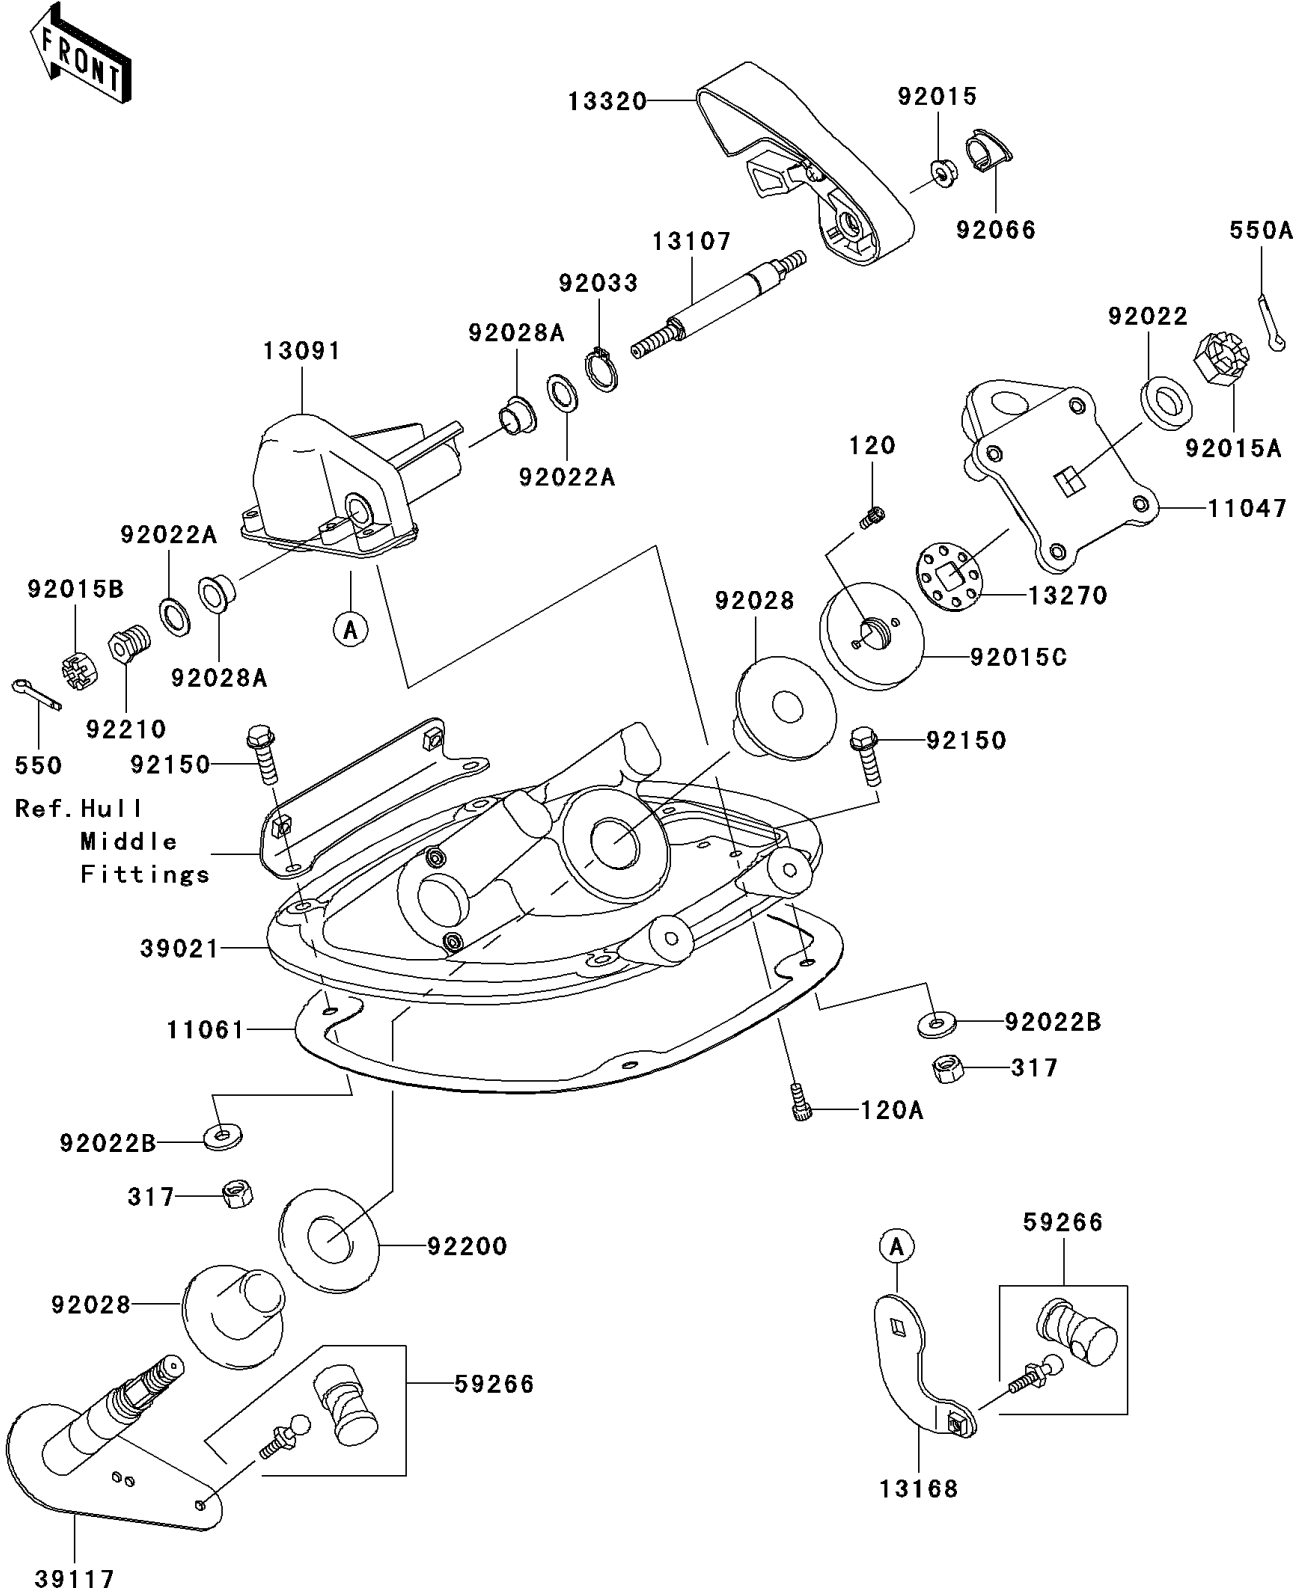

# 2006 STX-15F PARTS DIAGRAM

Handle Pole

F3171

## 2006 STX-15F PARTS LIST

### Handle Pole

ITEM NAME	PART NUMBER	QUANTITY
BRACKET,HANDLE HOLDER (Ref # 11047)	11047-3759	1
GASKET,HANDLE POLE BRACKET (Ref # 11061)	11061-3735	1
HOLDER (Ref # 13091)	13091-3809	1
SHAFT (Ref # 13107)	13107-3751	1
LEVER,REVERSE (Ref # 13168)	13168-3750	1
PLATE,STEERING NUT (Ref # 13270)	13270-3808	1
LEVER-ASSY,REVERSE (Ref # 13320)	13320-3716	1
BRACKET-HANDLE POLE (Ref # 39021)	39021-3714	1
SHAFT-STRG (Ref # 39117)	39117-3713	1
JOINT-BALL (Ref # 59266)	59266-3707	2
NUT,FLANGED,8MM (Ref # 92015)	92015-3709	1
NUT,CASTLE,14MM (Ref # 92015A)	92015-3805	1
NUT,CASTLE,8MM (Ref # 92015B)	92015-3813	1
NUT,STEERING,20MM (Ref # 92015C)	92015-3854	1
WASHER,15X34X2.0 (Ref # 92022)	92022-3738	1
WASHER,15.5X24X1.5 (Ref # 92022A)	92022-3739	2
WASHER,8.4X23X2.5 (Ref # 92022B)	92022-3744	4
BUSHING,STEERING (Ref # 92028)	92028-3748	2
BUSHING (Ref # 92028A)	92028-3755	2
RING-SNAP,15MM (Ref # 92033)	92033-3710	1
PLUG,REVERSE LEVER (Ref # 92066)	92066-3761	1
BOLT,FLANGED,8X30 (Ref # 92150)	92150-3803	4
WASHER,32.5X70X2 (Ref # 92200)	92200-3718	1
NUT,8MM (Ref # 92210)	92210-3703	1
BOLT-SOCKET,5X10 (Ref # 120)	120R0510	2
BOLT-SOCKET,6X16 (Ref # 120A)	120R0616	4
NUT-HEX-SMALL (Ref # 317)	317R0800	4
PIN-COTTER (Ref # 550)	550S2020	1
PIN-COTTER,3X35 (Ref # 550A)	550S3035	1