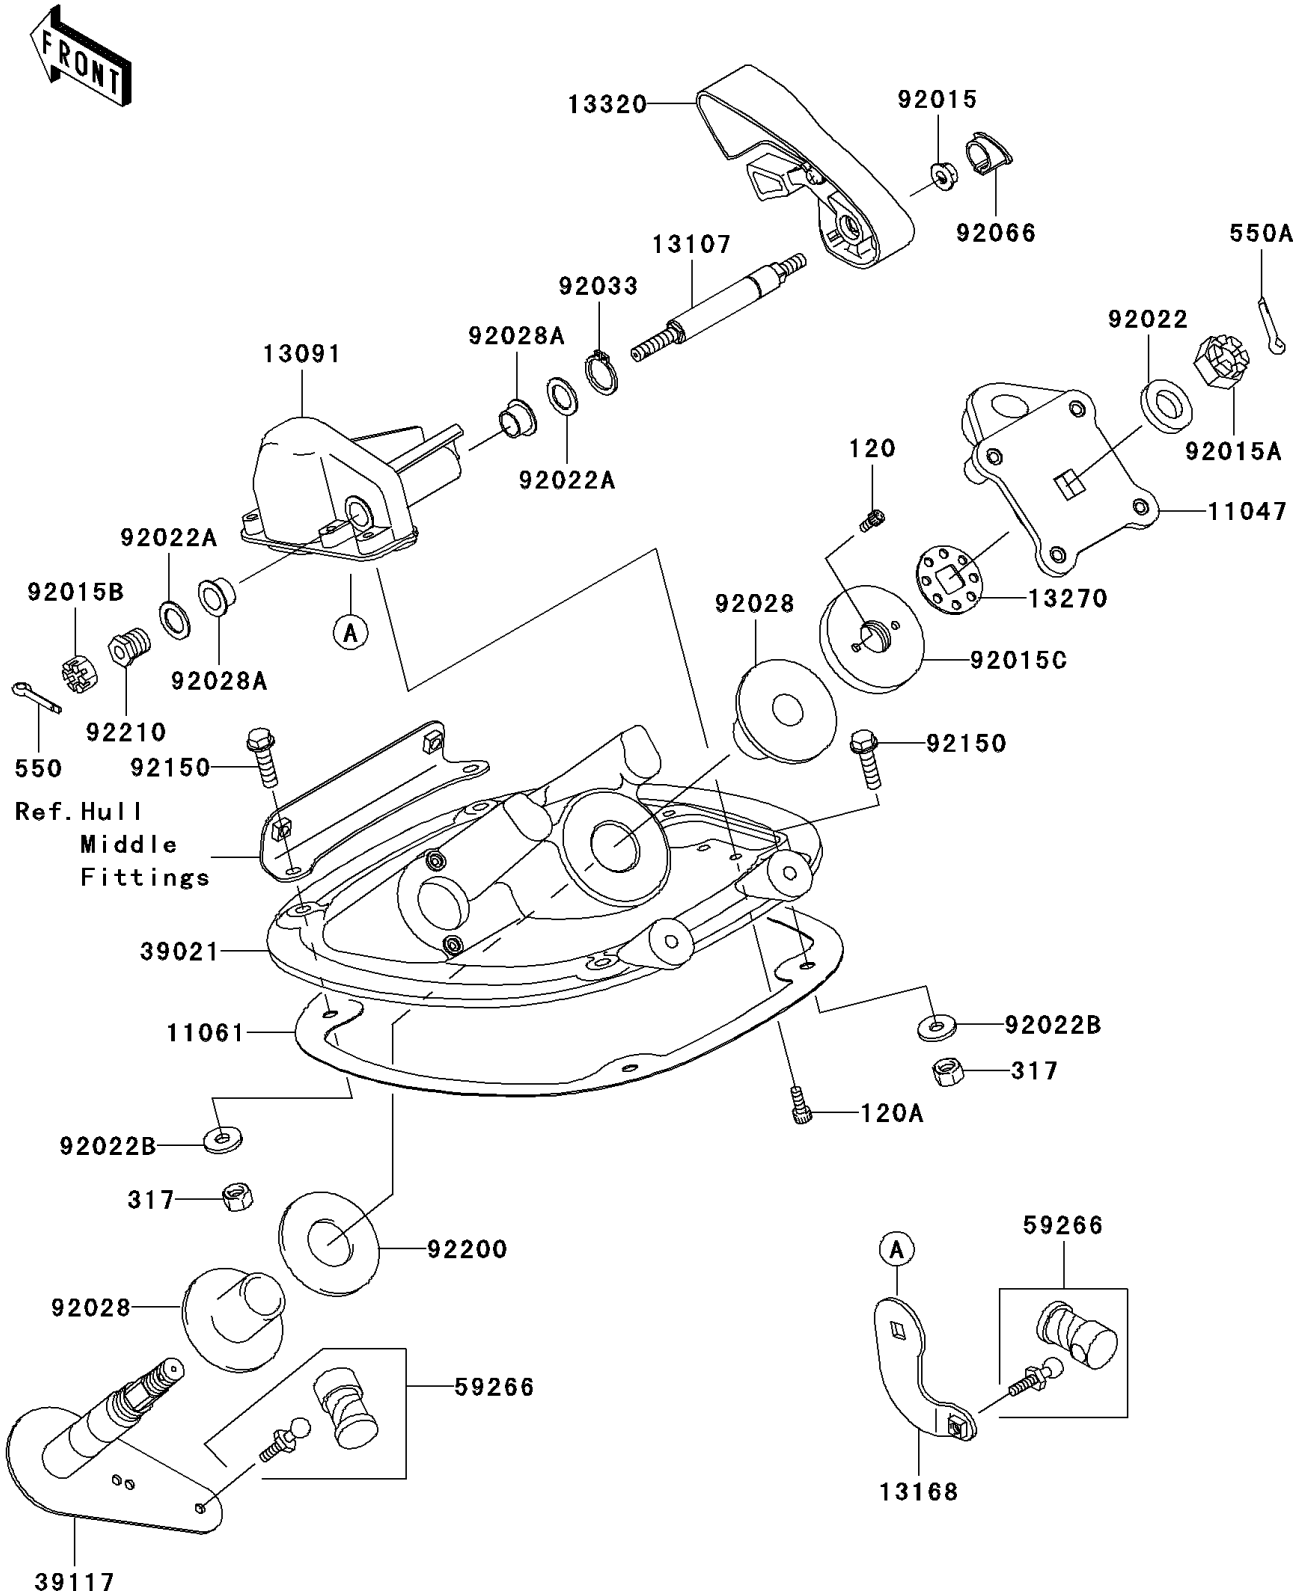

2006 STX-15F PARTS DIAGRAM

Handle Pole

F3171

2006 STX-15F PARTS LIST

Handle Pole

ITEM NAME	PART NUMBER	QUANTITY
BRACKET,HANDLE HOLDER (Ref # 11047)	11047-3759	1
GASKET,HANDLE POLE BRACKET (Ref # 11061)	11061-3735	1
HOLDER (Ref # 13091)	13091-3809	1
SHAFT (Ref # 13107)	13107-3751	1
LEVER,REVERSE (Ref # 13168)	13168-3750	1
PLATE,STEERING NUT (Ref # 13270)	13270-3808	1
LEVER-ASSY,REVERSE (Ref # 13320)	13320-3716	1
BRACKET-HANDLE POLE (Ref # 39021)	39021-3714	1
SHAFT-STRG (Ref # 39117)	39117-3713	1
JOINT-BALL (Ref # 59266)	59266-3707	2
NUT,FLANGED,8MM (Ref # 92015)	92015-3709	1
NUT,CASTLE,14MM (Ref # 92015A)	92015-3805	1
NUT,CASTLE,8MM (Ref # 92015B)	92015-3813	1
NUT,STEERING,20MM (Ref # 92015C)	92015-3854	1
WASHER,15X34X2.0 (Ref # 92022)	92022-3738	1
WASHER,15.5X24X1.5 (Ref # 92022A)	92022-3739	2
WASHER,8.4X23X2.5 (Ref # 92022B)	92022-3744	4
BUSHING,STEERING (Ref # 92028)	92028-3748	2
BUSHING (Ref # 92028A)	92028-3755	2
RING-SNAP,15MM (Ref # 92033)	92033-3710	1
PLUG,REVERSE LEVER (Ref # 92066)	92066-3761	1
BOLT,FLANGED,8X30 (Ref # 92150)	92150-3803	4
WASHER,32.5X70X2 (Ref # 92200)	92200-3718	1
NUT,8MM (Ref # 92210)	92210-3703	1
BOLT-SOCKET,5X10 (Ref # 120)	120R0510	2
BOLT-SOCKET,6X16 (Ref # 120A)	120R0616	4
NUT-HEX-SMALL (Ref # 317)	317R0800	4
PIN-COTTER (Ref # 550)	550S2020	1
PIN-COTTER,3X35 (Ref # 550A)	550S3035	1