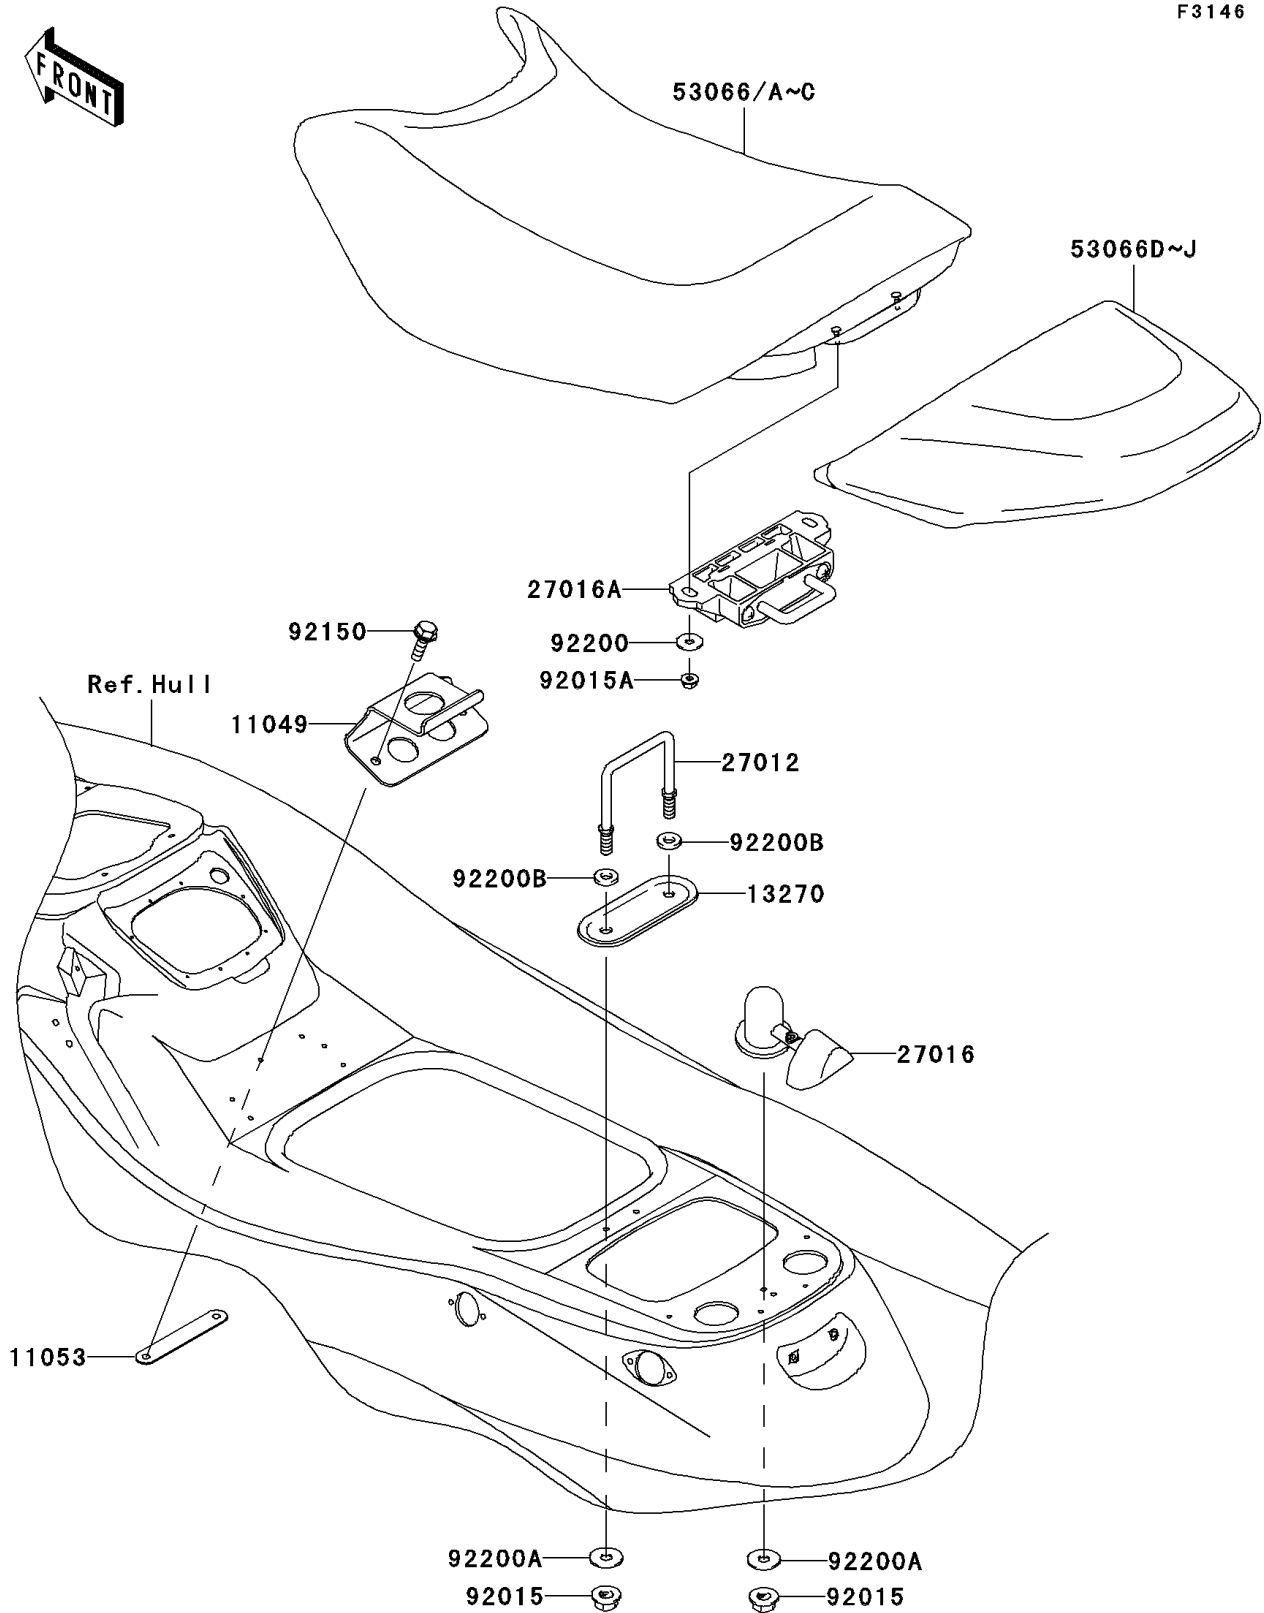

# 2008 STX-15F PARTS DIAGRAM

Seat

F3146

## 2008 STX-15F PARTS LIST

### Seat

ITEM NAME	PART NUMBER	QUANTITY
BRACKET,SEAT (Ref # 11049)	11049-3735	1
BRACKET (Ref # 11053)	11053-3785	1
PLATE,FRONT SEAT HOOK,OUTER (Ref # 13270)	13270-3910	1
HOOK,FRONT SEAT LOCK (Ref # 27012)	27012-3858	1
LOCK-ASSY,SEAT,F.BLACK (Ref # 27016)	27016-3744-6Z	1
LOCK-ASSY,FRONT SEAT (Ref # 27016A)	27016-3747	1
SEAT-ASSY,FR,RED (Ref # 53066A)	53066-3709-MG	1
SEAT-ASSY,FR,T.BLUE (Ref # 53066C)	53066-3709-340	1
SEAT-ASSY,RR,M.P.SILVER (Ref # 53066F)	53066-3710-13F	1
NUT,FLANGED,8MM (Ref # 92015)	92015-3709	3
NUT,6MM (Ref # 92015A)	92015-3767	2
BOLT,6X18 (Ref # 92150)	92150-3729	2
WASHER,6.5X20X1.5 (Ref # 92200)	92200-3715	2
WASHER,8.5X25X1.5 (Ref # 92200A)	92200-3717	3
WASHER,8.5X18X3 (Ref # 92200B)	92200-3761	2