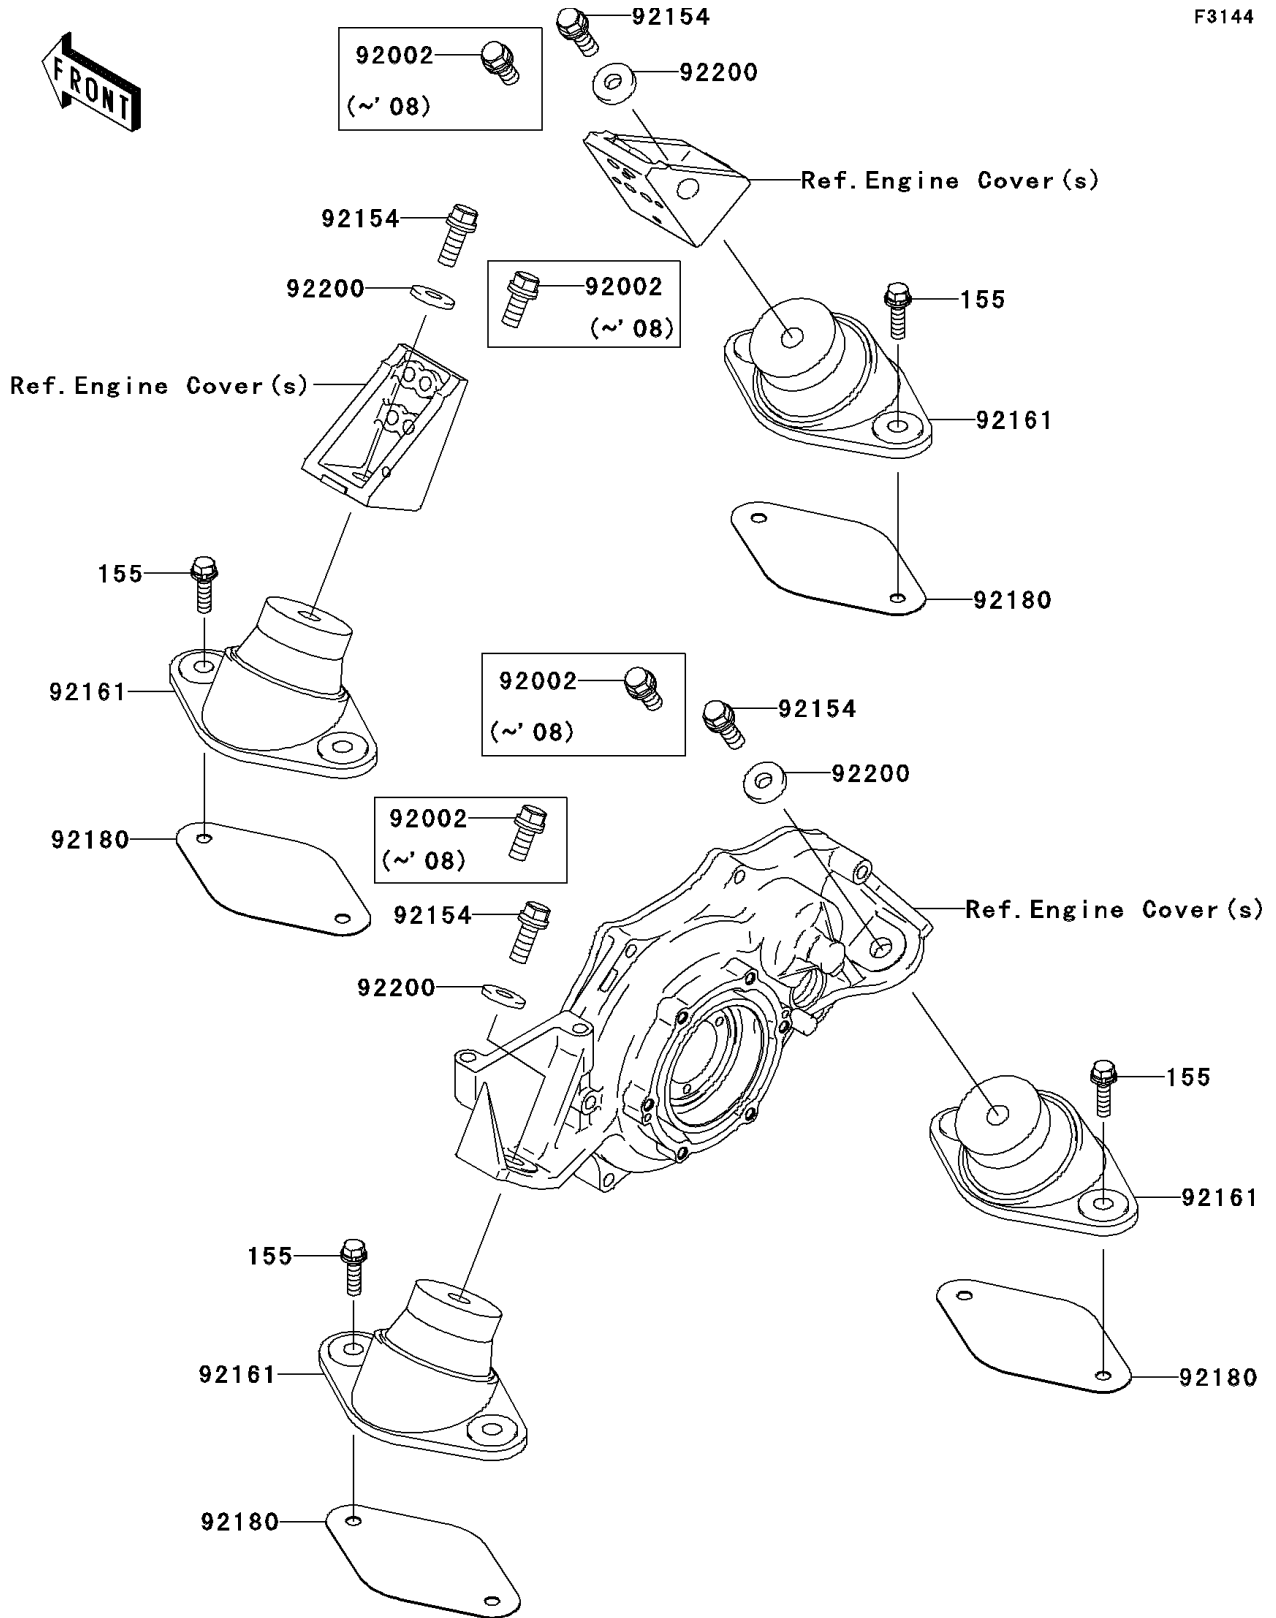

2008 STX-15F PARTS DIAGRAM

Engine Mount

F3144

2008 STX-15F PARTS LIST

Engine Mount

ITEM NAME	PART NUMBER	QUANTITY
-----------	-------------	----------