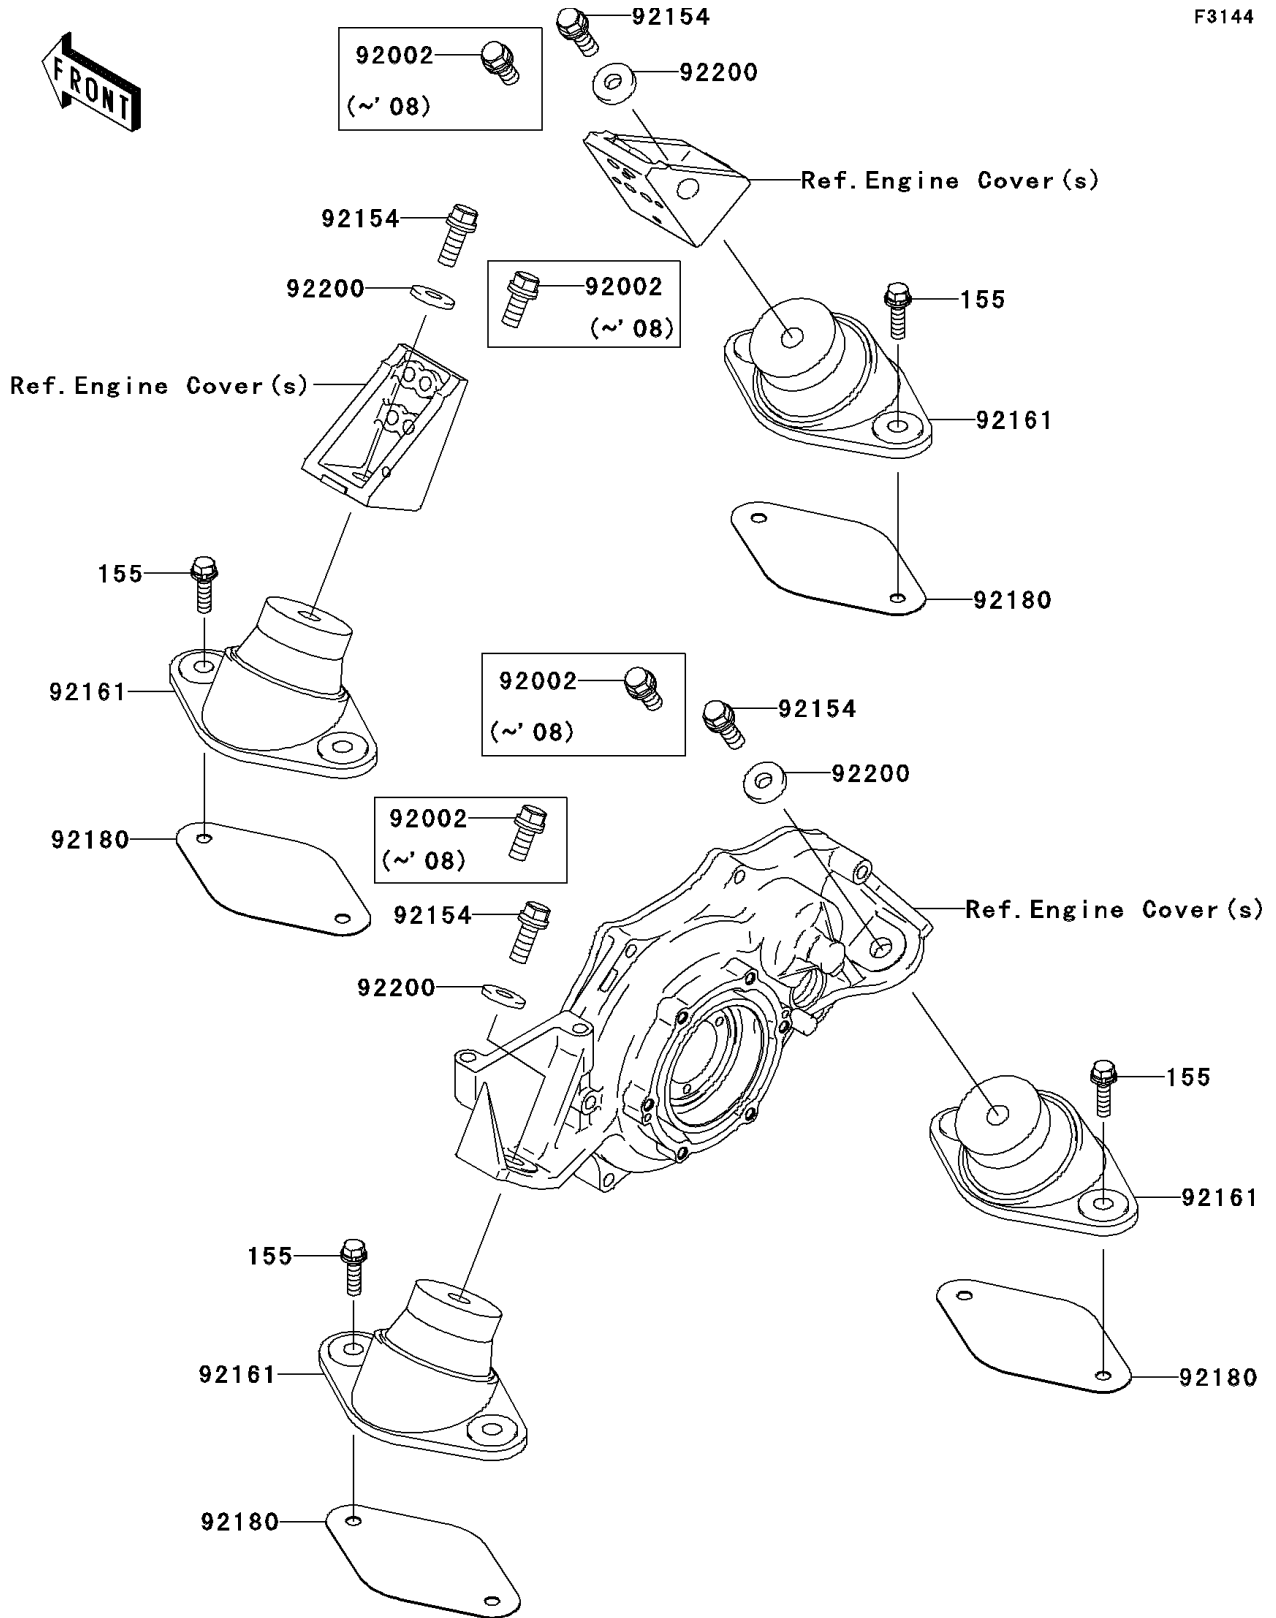

2008 STX-15F PARTS DIAGRAM

Engine Mount

F3144

2008 STX-15F PARTS LIST

Engine Mount

ITEM NAME	PART NUMBER	QUANTITY
BOLT,10X25 (Ref # 92002)	92002-3770	4
DAMPER,ENGINE MOUNT (Ref # 92161)	92161-3789	4
SHIM,T=1.0 (Ref # 92180)	92180-3716	AR
WASHER,10.5X26X4 (Ref # 92200)	92200-3798	4
BOLT-WSP-SMALL,8X30 (Ref # 155)	155R0830	8