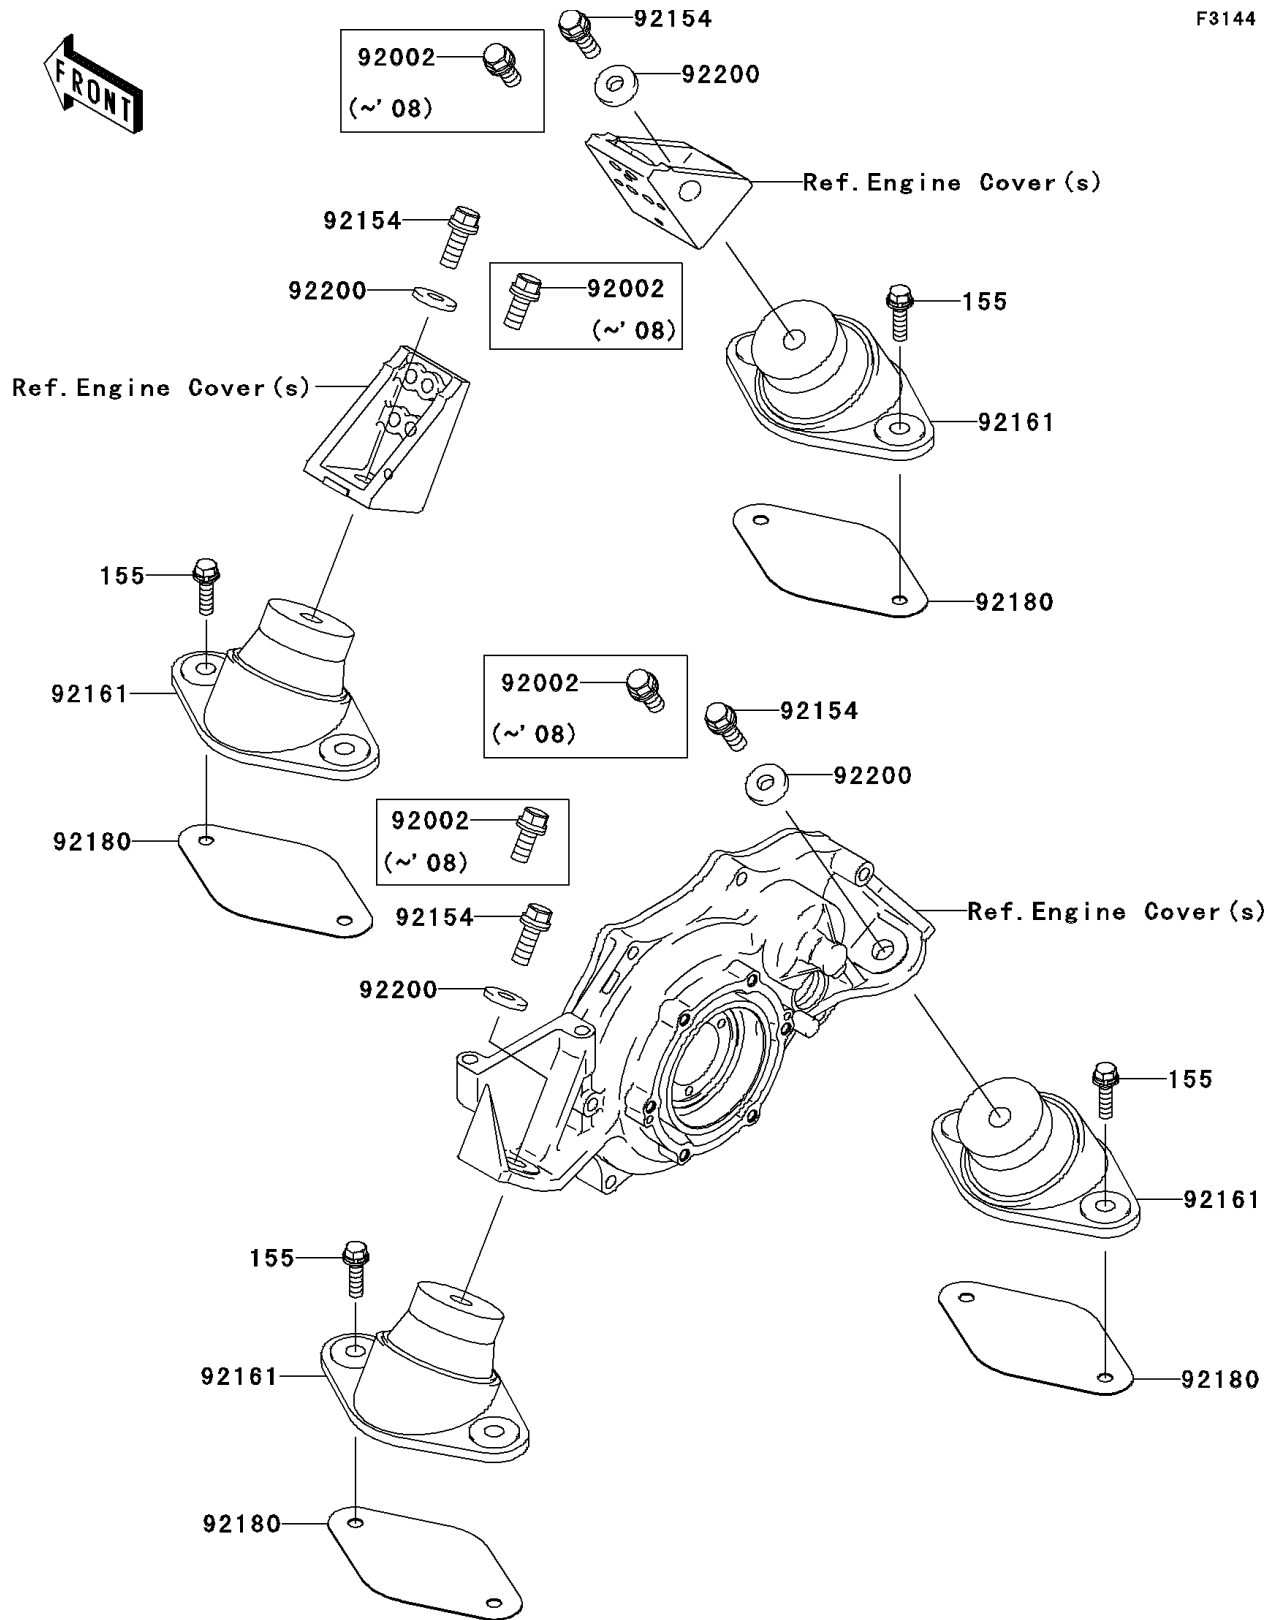

2007 STX-15F PARTS DIAGRAM

Engine Mount

F3144

2007 STX-15F PARTS LIST

Engine Mount

ITEM NAME	PART NUMBER	QUANTITY
BOLT,10X25 (Ref # 92002)	92002-3770	4
DAMPER,ENGINE MOUNT (Ref # 92161)	92161-3789	4
SHIM,T=1.0 (Ref # 92180)	92180-3716	AR
WASHER,10.5X26X4 (Ref # 92200)	92200-3798	4
BOLT-WSP-SMALL,8X30 (Ref # 155)	155R0830	8