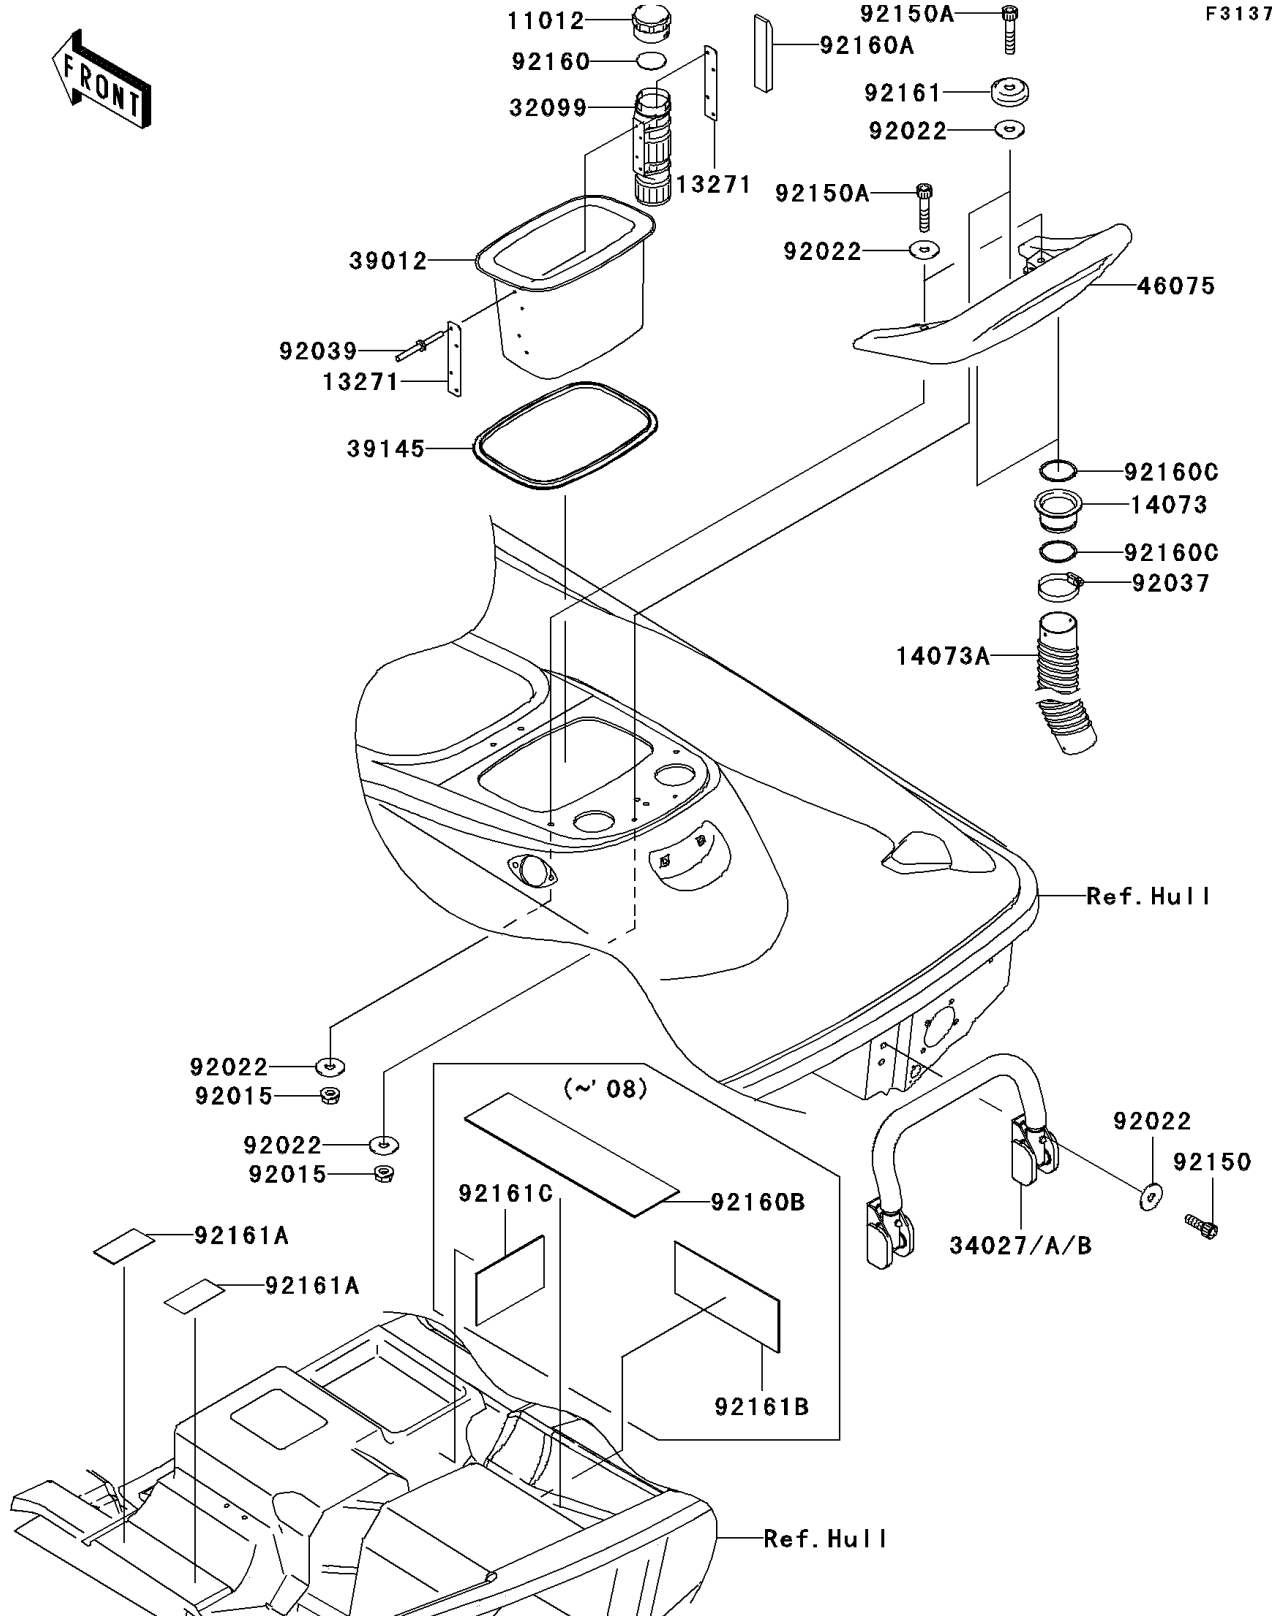

2008 STX-15F PARTS DIAGRAM

Hull Rear Fittings

2008 STX-15F PARTS LIST

Hull Rear Fittings

ITEM NAME	PART NUMBER	QUANTITY
CAP,FIRE EXTINGUISHER (Ref # 11012)	11012-3766	1
PLATE,FIRE EXTINGUISHER (Ref # 13271)	13271-3775	2
DUCT (Ref # 14073)	14073-3798	2
DUCT (Ref # 14073A)	14073-3799	2
CASE,FIRE EXTINGUISHER (Ref # 32099)	32099-3769	1
STEP-ASSY (Ref # 34027B)	34027-3709	1
CASE-STORAGE,RR (Ref # 39012)	39012-3727	1
TRIM-SEAL,REAR STORAGE (Ref # 39145)	39145-3767	1
GRIP,RR,F.BLACK (Ref # 46075)	46075-3755-6Z	1
NUT,6MM (Ref # 92015)	92015-3767	4
WASHER,6.5X20X1.5 (Ref # 92022)	92022-3710	12
CLAMP (Ref # 92037)	92037-3738	2
RIVET (Ref # 92039)	92039-3783	4
BOLT,SOCKET,6X18 (Ref # 92150)	92150-3775	4
BOLT,SOCKET,6X30 (Ref # 92150A)	92150-3822	4
DAMPER (Ref # 92160)	92160-3814	1
DAMPER (Ref # 92160A)	92160-3821	1
DAMPER (Ref # 92160B)	92160-3839	1
DAMPER (Ref # 92160C)	92160-3910	4
DAMPER (Ref # 92161)	92161-3717	2
DAMPER (Ref # 92161A)	92161-3728	2
DAMPER (Ref # 92161B)	92161-3744	1
DAMPER (Ref # 92161C)	92161-3745	1