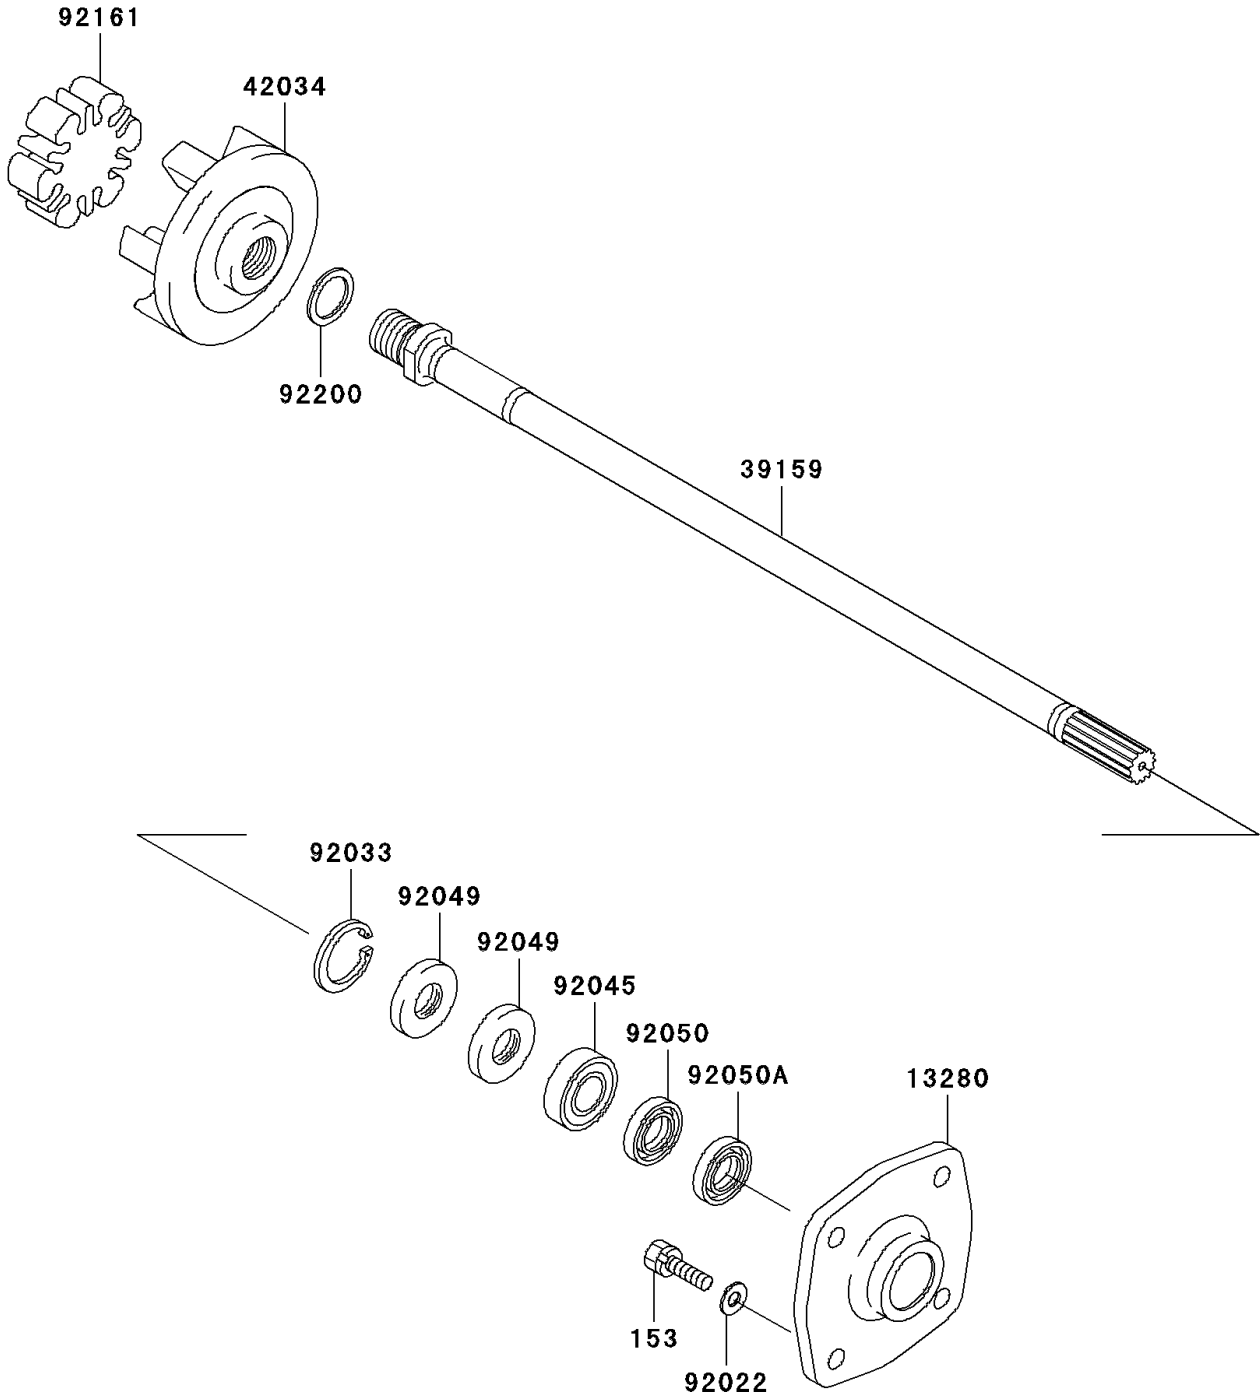

2008 STX-15F PARTS DIAGRAM

Drive Shaft

E3134

2008 STX-15F PARTS LIST

Drive Shaft

ITEM NAME	PART NUMBER	QUANTITY
HOLDER (Ref # 13280)	13280-3756	1
SHAFT-DRIVE (Ref # 39159)	39159-3739	1
COUPLING (Ref # 42034)	42034-3711	1
WASHER,8.2X18X1.5 (Ref # 92022)	92022-1964	4
RING-SNAP,42MM (Ref # 92033)	92033-3713	1
BEARING-BALL,60042RD (Ref # 92045)	92045-0113	1
SEAL-OIL,S620426 (Ref # 92049)	92049-3707	2
SEAL-OIL,SCY20368 (Ref # 92050)	92050-502	1
SEAL-OIL,SC20367 (Ref # 92050A)	92050-503	1
DAMPER (Ref # 92161)	92161-3711	1
WASHER,24X32X2.0 (Ref # 92200)	92200-3739	1
BOLT-WS-SMALL,8X30 (Ref # 153)	153R0830	4