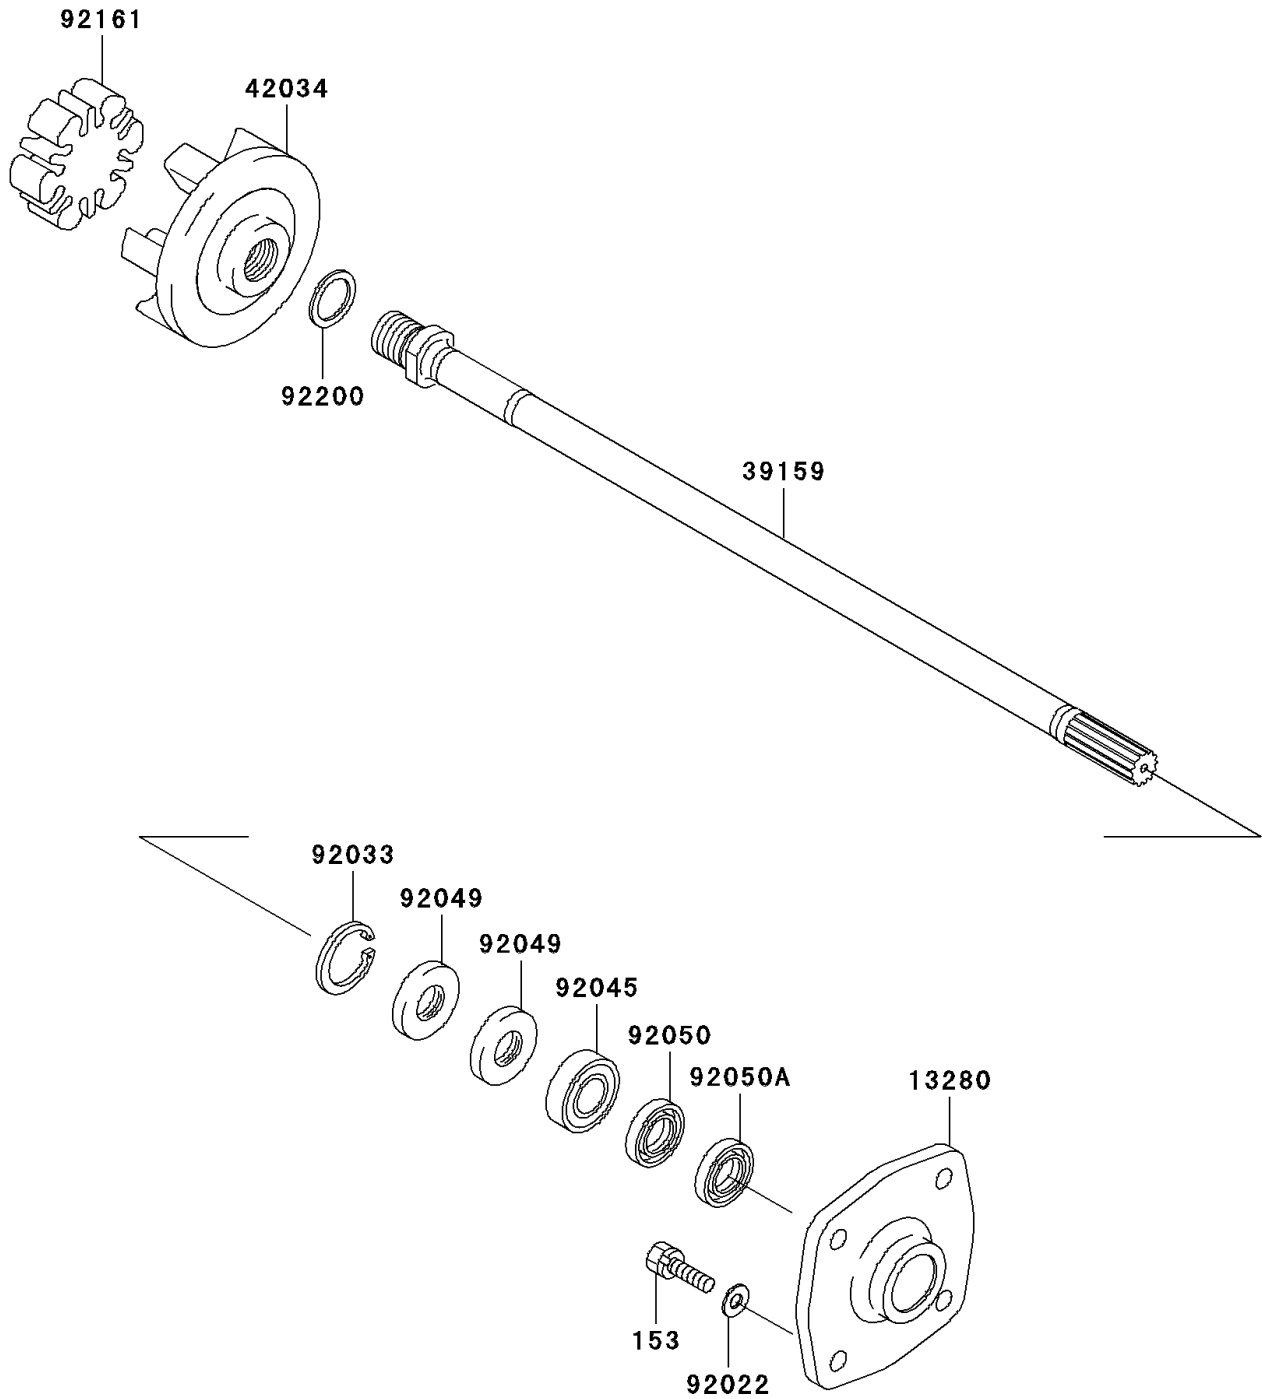

2006 STX-15F PARTS DIAGRAM

Drive Shaft

E3134

2006 STX-15F PARTS LIST

Drive Shaft

ITEM NAME	PART NUMBER	QUANTITY
HOLDER (Ref # 13280)	13280-3756	1
SHAFT-DRIVE (Ref # 39159)	39159-3739	1
COUPLING (Ref # 42034)	42034-3711	1
WASHER,8.2X18X1.5 (Ref # 92022)	92022-1964	4
RING-SNAP,42MM (Ref # 92033)	92033-3713	1
BEARING-BALL,60042RD (Ref # 92045)	92045-0113	1
SEAL-OIL,S620426 (Ref # 92049)	92049-3707	2
SEAL-OIL,SCY20368 (Ref # 92050)	92050-502	1
SEAL-OIL,SC20367 (Ref # 92050A)	92050-503	1
DAMPER (Ref # 92161)	92161-3711	1
WASHER,24X32X2.0 (Ref # 92200)	92200-3739	1
BOLT-WS-SMALL,8X30 (Ref # 153)	153R0830	4