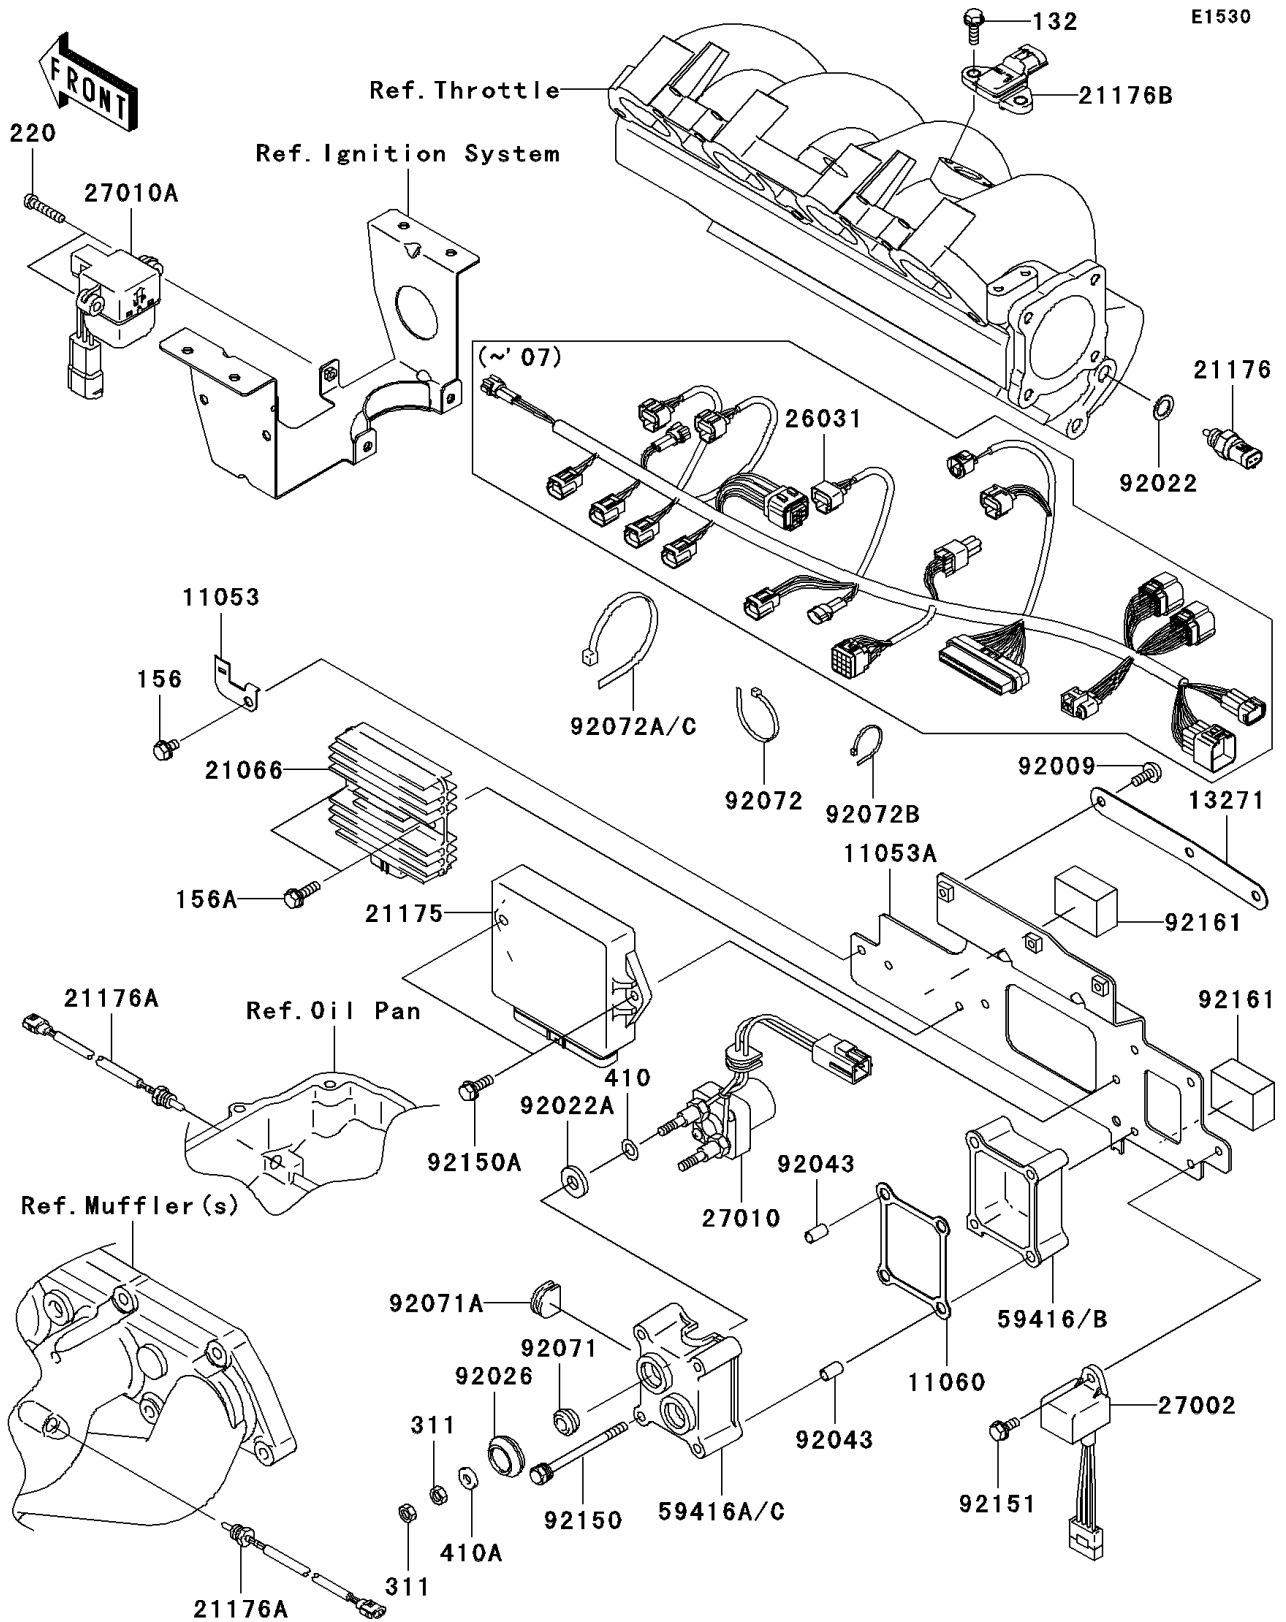

2008 STX-15F PARTS DIAGRAM

Fuel Injection

2008 STX-15F PARTS LIST

Fuel Injection

ITEM NAME	PART NUMBER	QUANTITY
BRACKET,FUSE (Ref # 11053)	11053-3724	1
BRACKET,SWITCH (Ref # 11053A)	11053-3774	1
GASKET (Ref # 11060)	11060-3709	1
PLATE (Ref # 13271)	13271-3842	1
REGULATOR-VOLTAGE (Ref # 21066)	21066-3718	1
CONTROL UNIT-ELECTRONIC (Ref # 21175)	21175-3737	1
SENSOR,AIR TEMPERATURE (Ref # 21176)	21176-1086	1
SENSOR,TEMP (Ref # 21176A)	21176-3758	2
SENSOR,PRESSURE (Ref # 21176B)	21176-3765	1
RELAY-ASSY (Ref # 27002)	27002-3703	1
SWITCH (Ref # 27010)	27010-3777	1
SWITCH,VDS (Ref # 27010A)	27010-3785	1
CASE-ELECTRIC (Ref # 59416)	59416-3710	1
CASE-ELECTRIC (Ref # 59416A)	59416-3711	1
SCREW,6X15 (Ref # 92009)	92009-3830	3
WASHER,12X18X1.0 (Ref # 92022)	92022-1211	1
WASHER (Ref # 92022A)	92022-3035	2
SPACER (Ref # 92026)	92026-3703	2
PIN (Ref # 92043)	92043-3715	2
GROMMET (Ref # 92071)	92071-3004	2
GROMMET (Ref # 92071A)	92071-3837	1
BAND,L=188.85 (Ref # 92072)	92072-0105	2
BAND,L=372.24 (Ref # 92072C)	92072-3883	1
BOLT,6X80 (Ref # 92150)	92150-3711	4
BOLT,6X18 (Ref # 92150A)	92150-3729	2
BOLT,6X14 (Ref # 92151)	92151-3788	1
DAMPER (Ref # 92161)	92161-3752	2
BOLT-FLANGED-SMALL,6X18 (Ref # 132)	132BD0618	2
BOLT-WP,6X10 (Ref # 156)	156R0610	1

2008 STX-15F PARTS LIST

Fuel Injection

ITEM NAME	PART NUMBER	QUANTITY
BOLT-WP,6X20 (Ref # 156A)	156R0620	2
SCREW-PAN-CROSS,4X20 (Ref # 220)	220R0420	2
NUT-HEX,6MM (Ref # 311)	311R0600	4
WASHER-PLAIN-SMALL,10MM (Ref # 410)	410AA1000	2
WASHER-PLAIN-SMALL,6MM (Ref # 410A)	410S0600	2