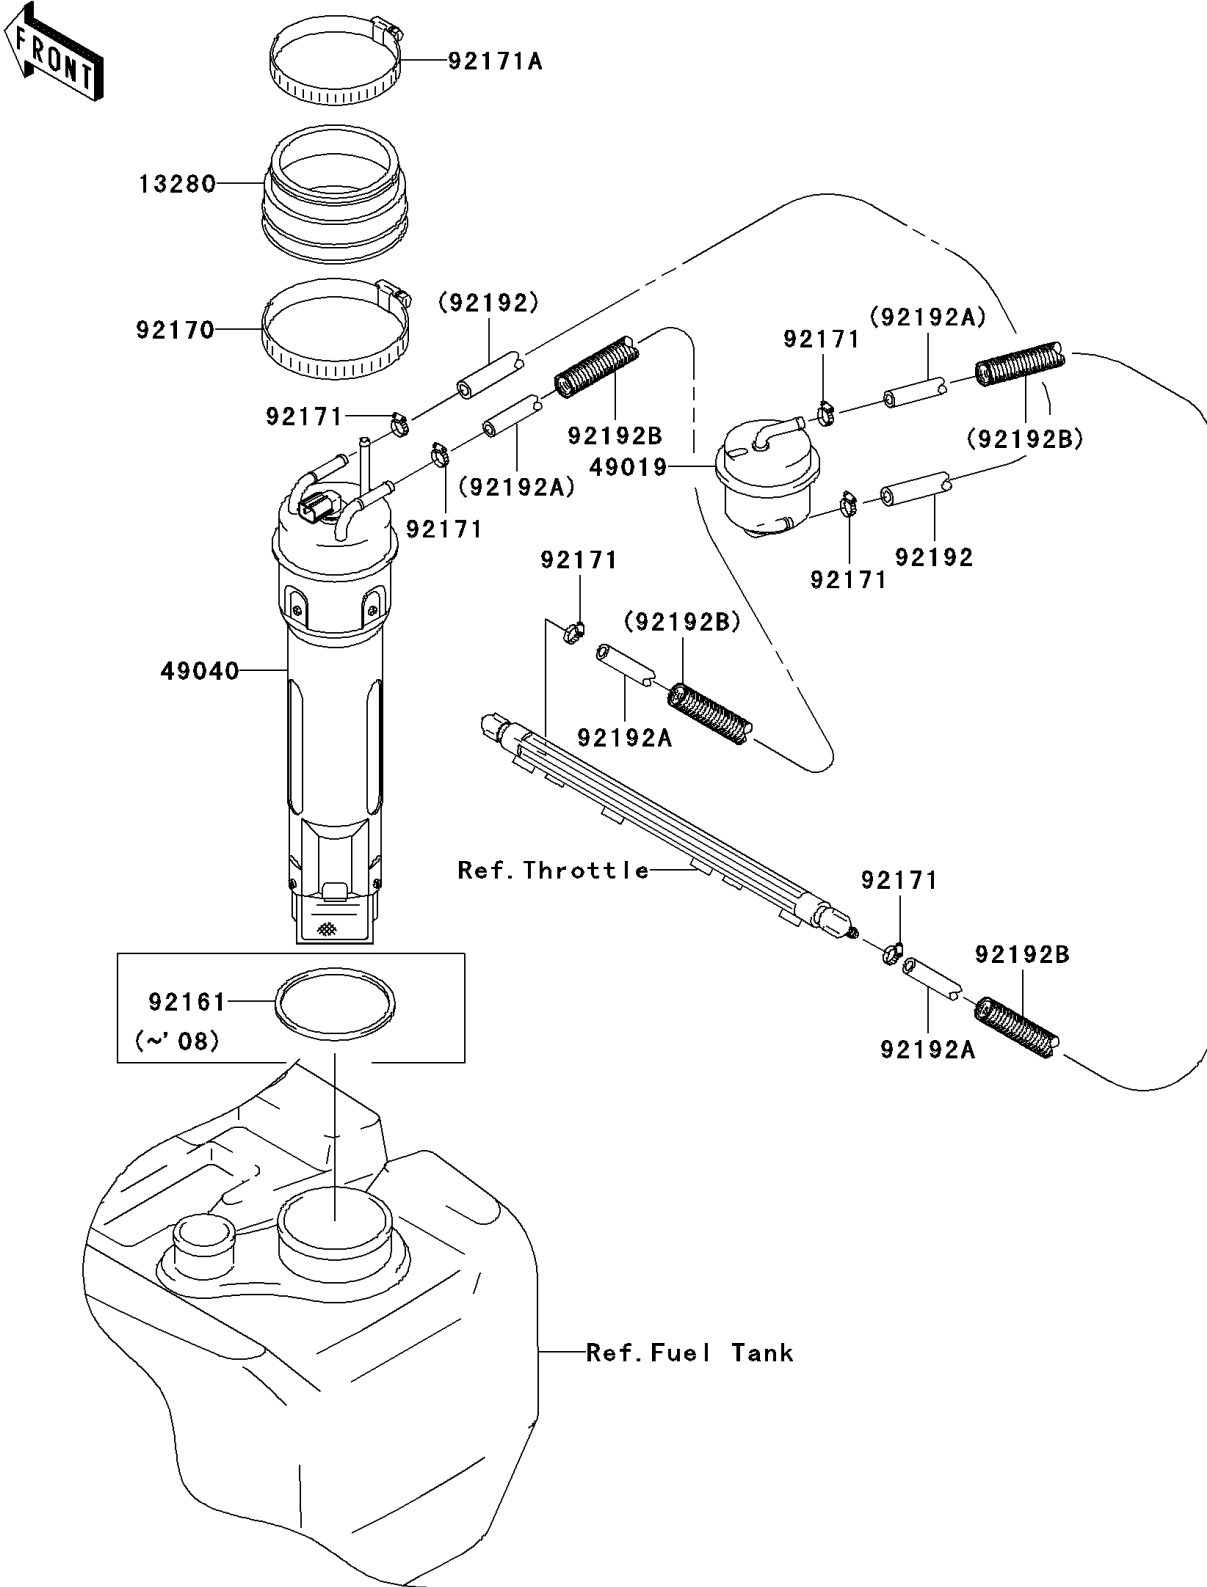

2008 STX-15F PARTS DIAGRAM

Fuel Pump

E1520

2008 STX-15F PARTS LIST

Fuel Pump

ITEM NAME	PART NUMBER	QUANTITY
HOLDER (Ref # 13280)	13280-3735	1
FILTER-FUEL (Ref # 49019)	49019-3721	1
PUMP-FUEL (Ref # 49040)	49040-3718	1
DAMPER,77.7X85.7X3.0 (Ref # 92161)	92161-3759	1
CLAMP (Ref # 92170)	92170-3760	1
CLAMP (Ref # 92171)	92171-3712	6
CLAMP (Ref # 92171A)	92171-3716	1
TUBE,7.5X13.5X460 (Ref # 92192)	92192-3736	1
TUBE,7.5X13.5X700 (Ref # 92192A)	92192-3737	2
TUBE,15.3X20.6X650 (Ref # 92192B)	92192-3748	2