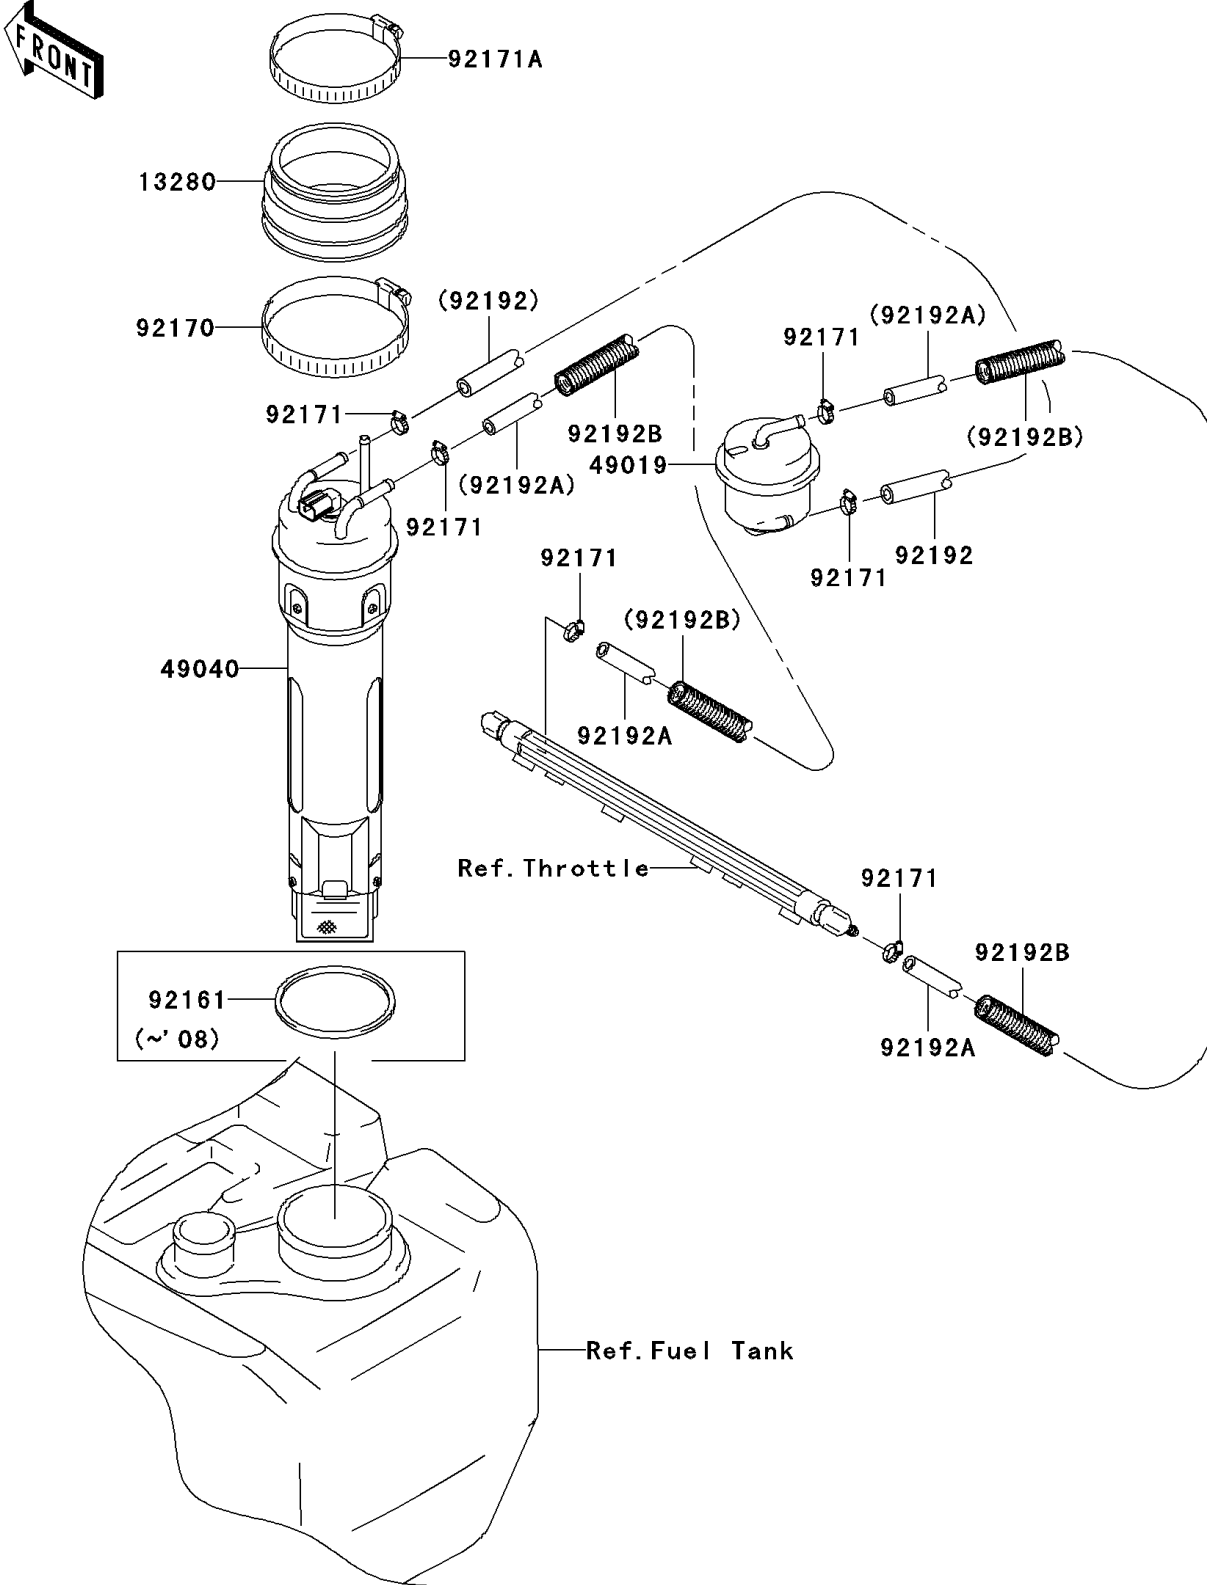

2007 STX-15F PARTS DIAGRAM

Fuel Pump

E1520

2007 STX-15F PARTS LIST

Fuel Pump

ITEM NAME	PART NUMBER	QUANTITY
HOLDER (Ref # 13280)	13280-3735	1
FILTER-FUEL (Ref # 49019)	49019-3721	1
PUMP-FUEL (Ref # 49040)	49040-3718	1
DAMPER,77.7X85.7X3.0 (Ref # 92161)	92161-3759	1
CLAMP (Ref # 92170)	92170-3760	1
CLAMP (Ref # 92171)	92171-3712	6
CLAMP (Ref # 92171A)	92171-3716	1
TUBE,7.5X13.5X460 (Ref # 92192)	92192-3736	1
TUBE,7.5X13.5X700 (Ref # 92192A)	92192-3737	2
TUBE,15.3X20.6X650 (Ref # 92192B)	92192-3748	2