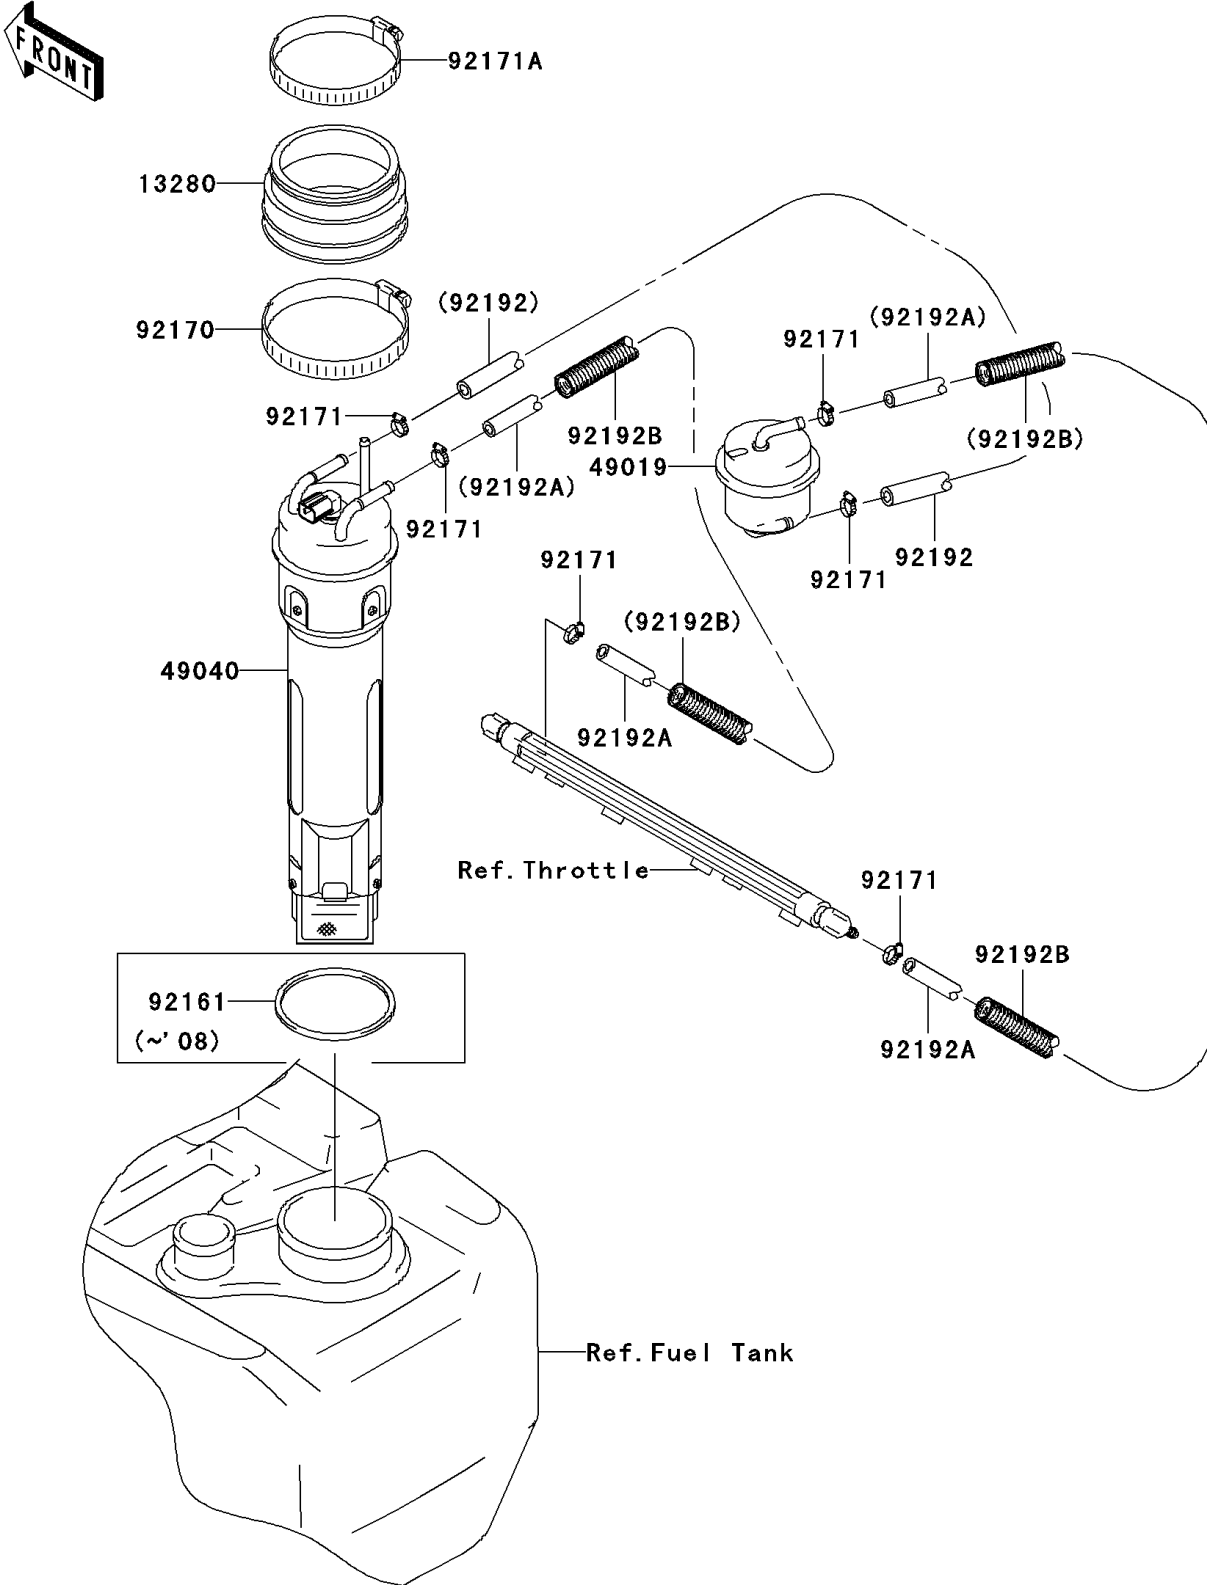

2007 STX-15F PARTS DIAGRAM

Fuel Pump

E1520

2007 STX-15F PARTS LIST

Fuel Pump

ITEM NAME	PART NUMBER	QUANTITY
HOLDER (Ref # 13280)	13280-3735	1
FILTER-FUEL (Ref # 49019)	49019-3721	1
PUMP-FUEL (Ref # 49040)	49040-3718	1
DAMPER,77.7X85.7X3.0 (Ref # 92161)	92161-3759	1
CLAMP (Ref # 92170)	92170-3760	1
CLAMP (Ref # 92171)	92171-3712	6
CLAMP (Ref # 92171A)	92171-3716	1
TUBE,7.5X13.5X460 (Ref # 92192)	92192-3736	1
TUBE,7.5X13.5X700 (Ref # 92192A)	92192-3737	2
TUBE,15.3X20.6X650 (Ref # 92192B)	92192-3748	2