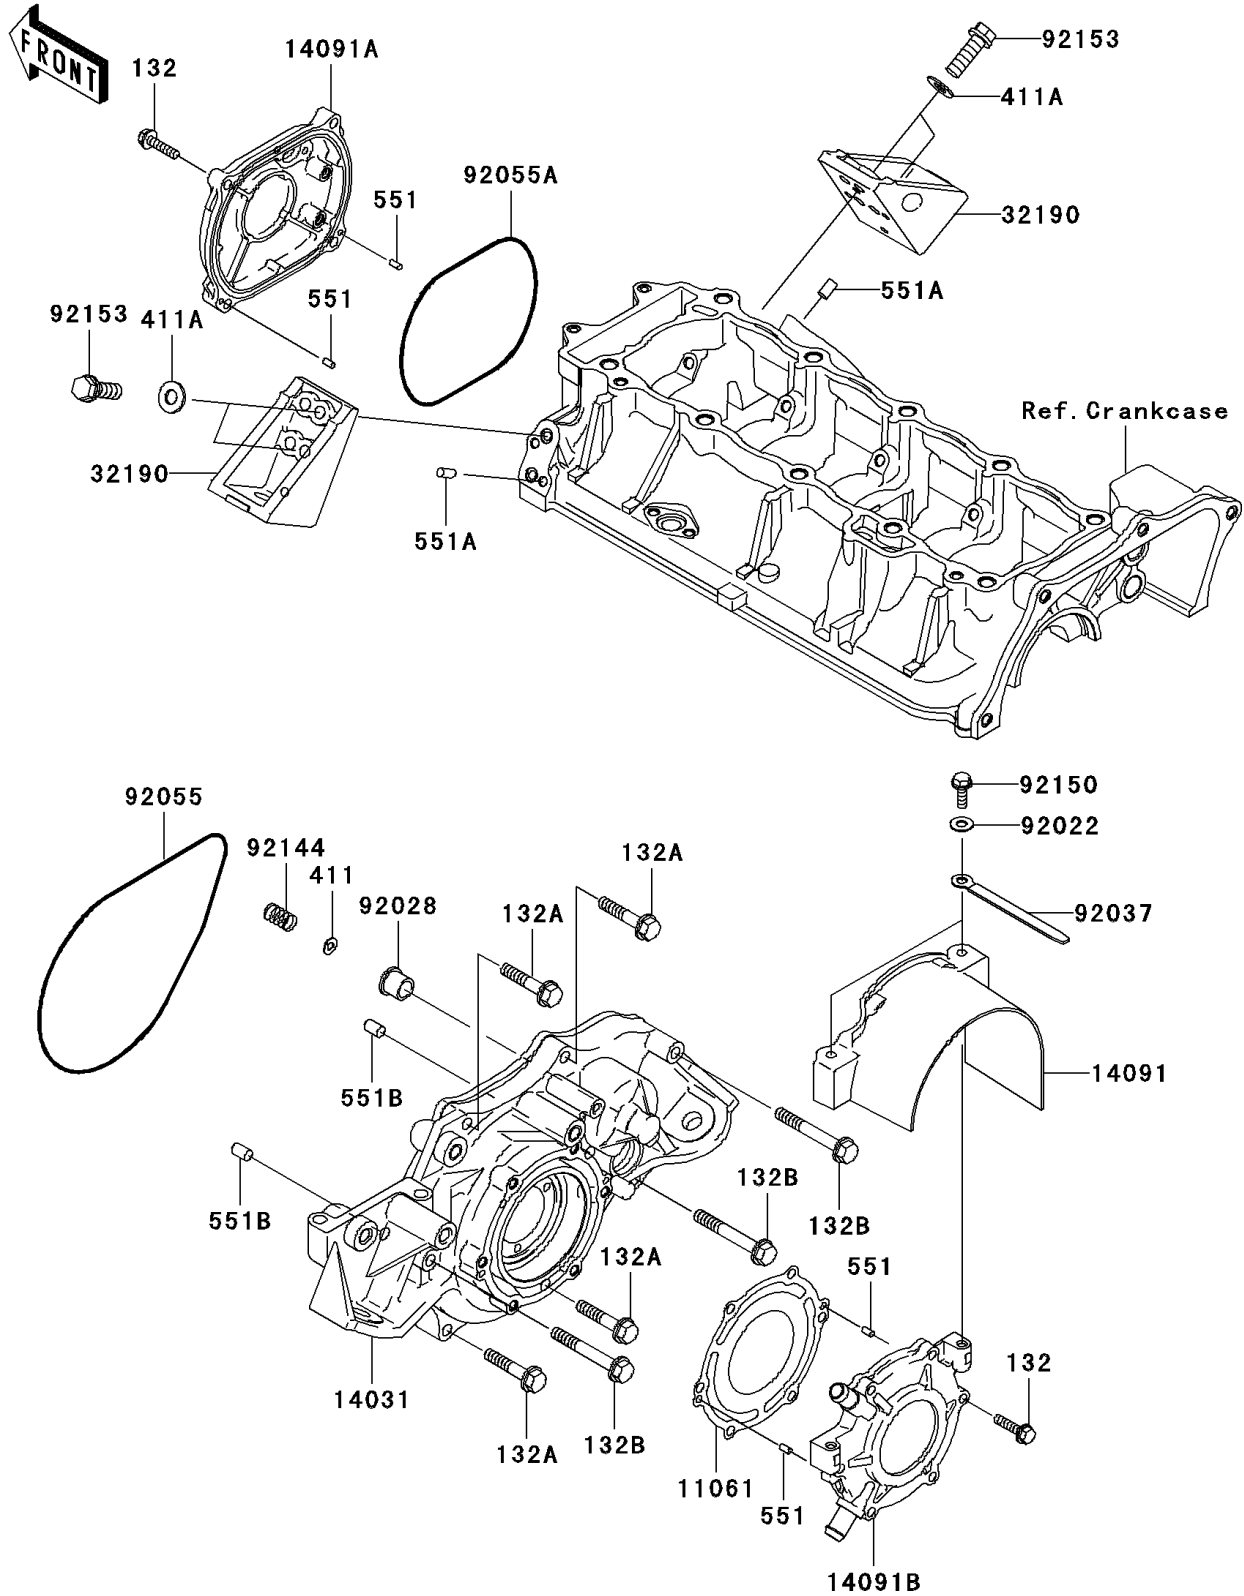

2008 STX-15F PARTS DIAGRAM

Engine Cover(s)(A7F-AAF)

E1431A

2008 STX-15F PARTS LIST

Engine Cover(s)(A7F-AAF)

ITEM NAME	PART NUMBER	QUANTITY
GASKET,OUTPUT COVER (Ref # 11061)	11061-3709	1
COVER-GENERATOR (Ref # 14031)	14031-3737	1
COVER,COUPLING (Ref # 14091)	14091-3749	1
COVER,PULS (Ref # 14091A)	14091-3763	1
COVER,OUTPUT (Ref # 14091B)	14091-3776	1
BRACKET-ENGINE (Ref # 32190)	32190-3703	2
WASHER,6.5X20X1.5 (Ref # 92022)	92022-3710	2
BUSHING (Ref # 92028)	92028-3718	1
CLAMP,L=100 (Ref # 92037)	92037-3736	2
RING-O,196X3 (Ref # 92055)	92055-3761	1
RING-O,120X3 (Ref # 92055A)	92055-3762	1
SPRING (Ref # 92144)	92144-3728	1
BOLT,6X18 (Ref # 92150)	92150-3729	2
BOLT,FLANGED,8X30 (Ref # 92153)	92153-3722	4
BOLT-FLANGED-SMALL,6X25 (Ref # 132)	132BD0625	10
BOLT-FLANGED-SMALL,8X40 (Ref # 132A)	132BD0840	4
BOLT-FLANGED-SMALL,8X60 (Ref # 132B)	132BD0860	3
WASHER-PLAIN,5MM (Ref # 411)	411S0500	1
WASHER-PLAIN,8MM (Ref # 411A)	411S0800	4
PIN-DOWEL (Ref # 551)	551R0408	4
PIN-DOWEL (Ref # 551A)	551R0612	4
PIN-DOWEL (Ref # 551B)	551R0812	2