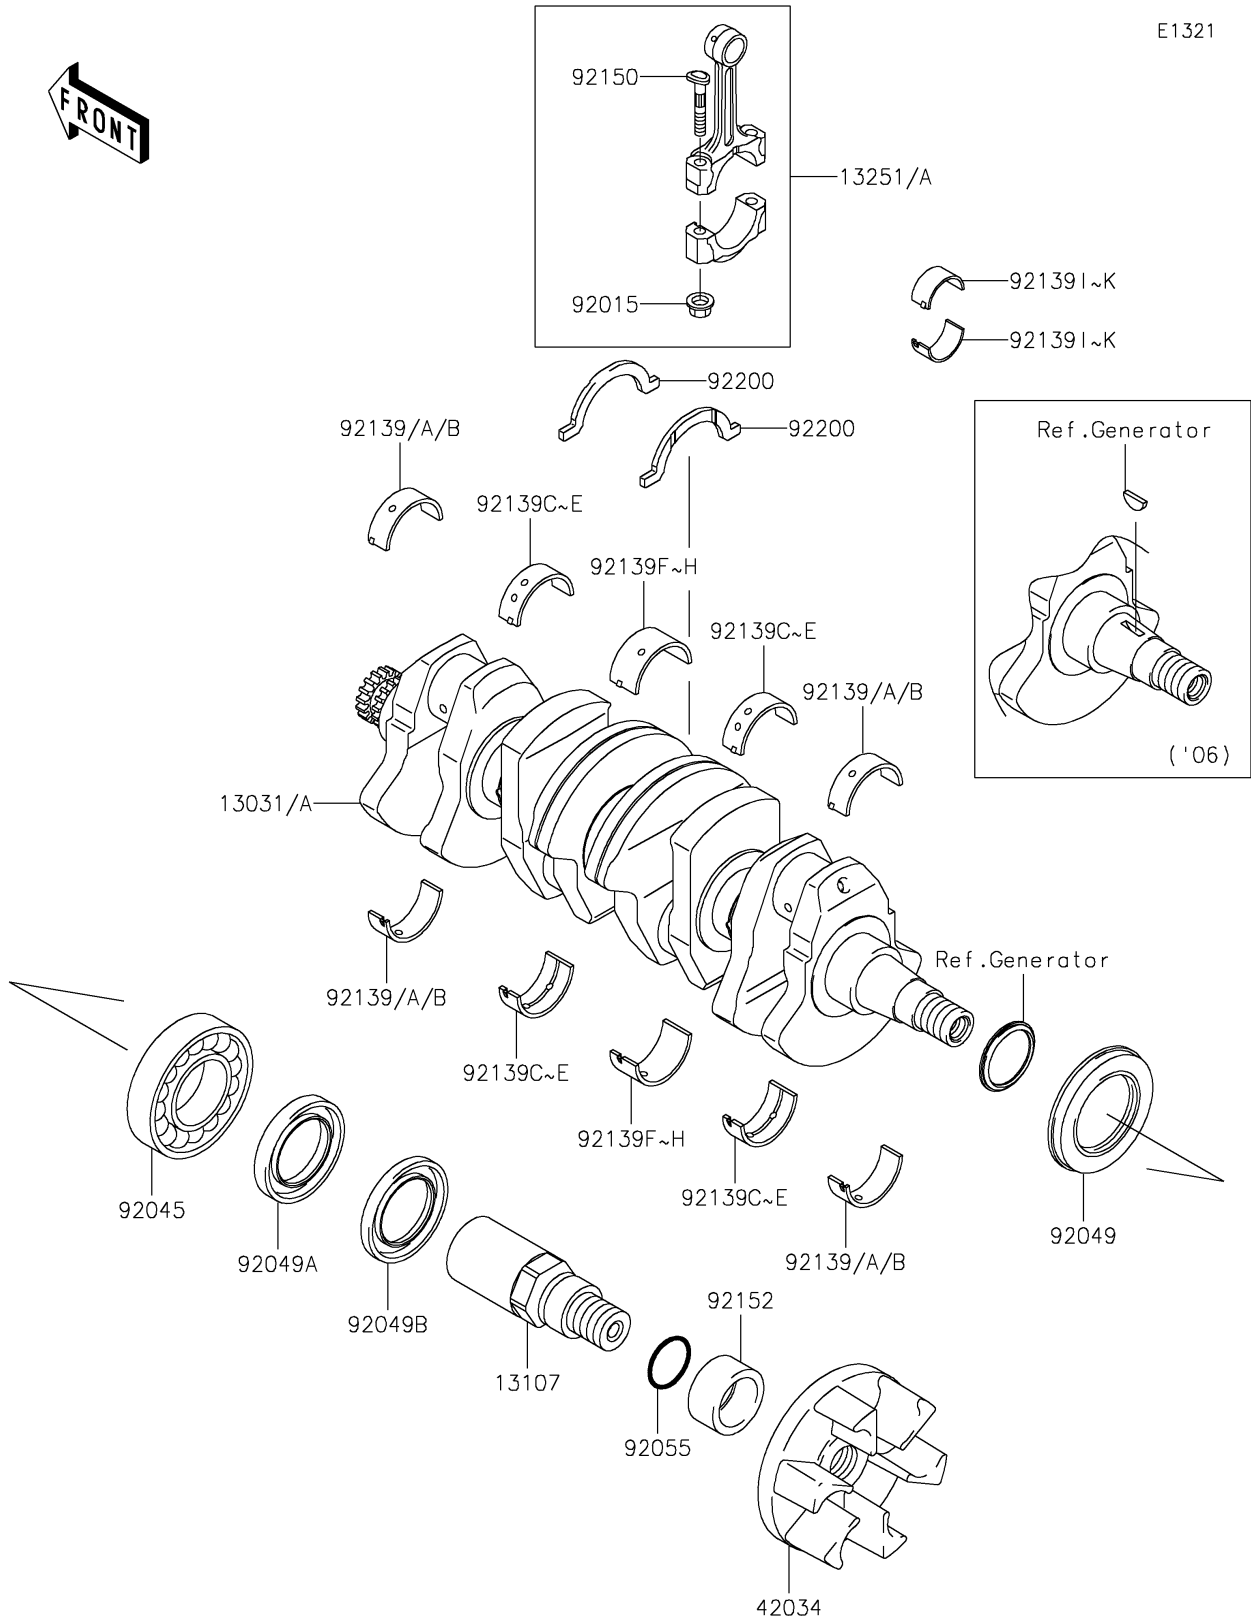

2008 STX-15F PARTS DIAGRAM

Crankshaft

E1321

2008 STX-15F PARTS LIST

Crankshaft

ITEM NAME	PART NUMBER	QUANTITY
CRANKSHAFT-COMP (Ref # 13031A)	13031-3742	1
SHAFT (Ref # 13107)	13107-3785	1
ROD-ASSY-CONNECTING,I (Ref # 13251)	13251-3702-II	4
ROD-ASSY-CONNECTING,J (Ref # 13251A)	13251-3702-JJ	4
COUPLING (Ref # 42034)	42034-3711	1
NUT,CONNECTING ROD (Ref # 92015)	92015-1559	8
BEARING-BALL,6208ZZ AS2S (Ref # 92045)	92045-3739	1
SEAL-OIL,SD347626LHS (Ref # 92049)	92049-3736	1
SEAL-OIL,FPJ740628.5ZS (Ref # 92049A)	92049-3737	1
SEAL-OIL,S40626NS (Ref # 92049B)	92049-3738	1
RING-O,27.7X2.4 (Ref # 92055)	92055-091	1
BUSH,CRANK,#1,BLU,NA MODEL (Ref # 92139)	92139-0942	4
BUSH,CRANK,#1,BLK,NA MODEL (Ref # 92139A)	92139-0943	AR
BUSH,CRANK,#1,BRN,NA MODEL (Ref # 92139B)	92139-0944	AR
BUSH,CRANK,#2,BLU,NA MODEL (Ref # 92139C)	92139-0945	4
BUSH,CRANK,#2,BLK,NA MODEL (Ref # 92139D)	92139-0946	AR
BUSH,CRANK,#2,BRN,NA MODEL (Ref # 92139E)	92139-0947	AR
BUSH,CRANK,#3,BLU,NA MODEL (Ref # 92139F)	92139-0948	2
BUSH,CRANK,#3,BLK,NA MODEL (Ref # 92139G)	92139-0949	AR
BUSH,CRANK,#3,BRN,NA MODEL (Ref # 92139H)	92139-0950	AR
BUSHING,CONNECTING ROD,BLUE (Ref # 92139I)	92139-3708	8
BUSHING,CONNECTING ROD,BLACK (Ref # 92139J)	92139-3709	AR
BUSHING,CONNECTING ROD,BROWN (Ref # 92139K)	92139-3710	AR
BOLT,CONNECTING ROD,9MM (Ref # 92150)	92150-1362	8
COLLAR,OUTPUT RR,L=19.5 (Ref # 92152)	92152-3733	1
WASHER (Ref # 92200)	92200-3789	2