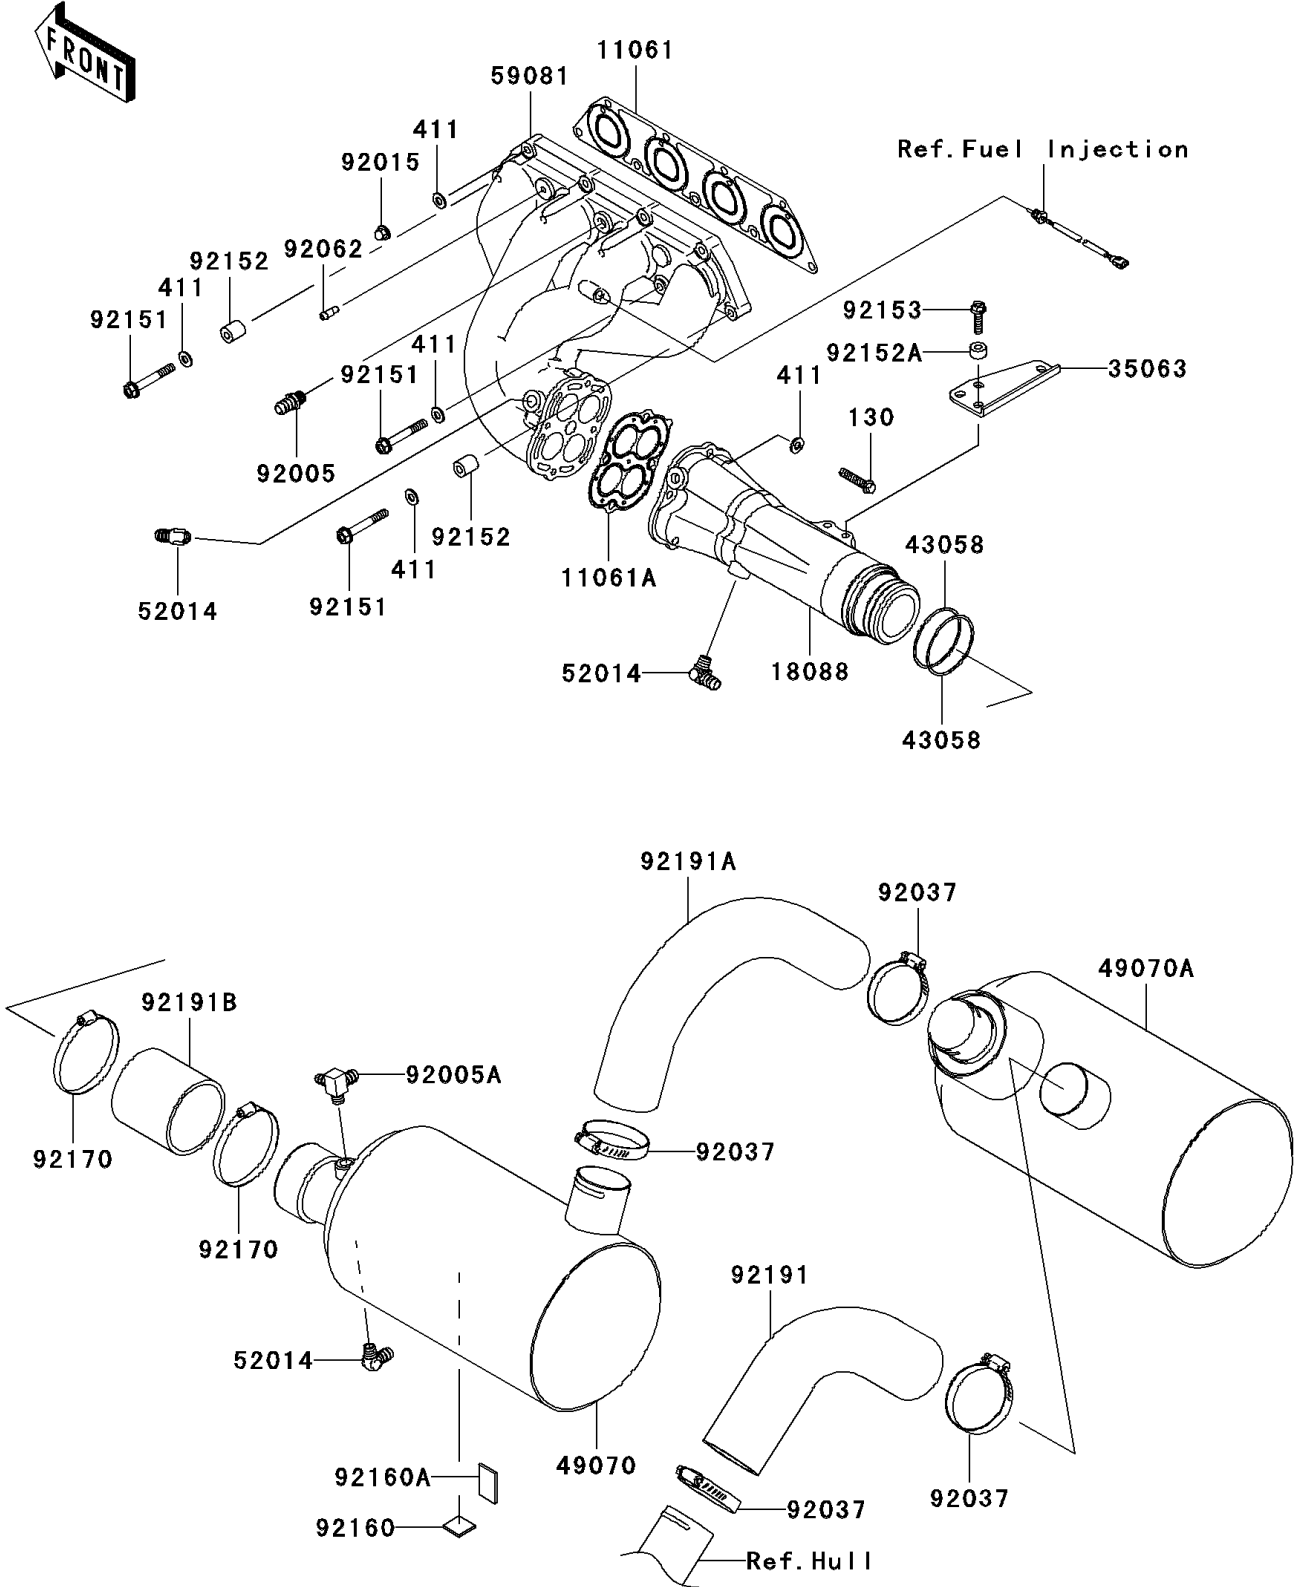

2008 STX-15F PARTS DIAGRAM

Muffler(s)(A6F-A8F)

E1140

2008 STX-15F PARTS LIST

Muffler(s)(A6F-A8F)

ITEM NAME	PART NUMBER	QUANTITY
GASKET,MANIFOLD EXHAUST (Ref # 11061)	11061-3713	1
GASKET,PIPE EXHAUST (Ref # 11061A)	11061-3714	1
PIPE-EXHAUST (Ref # 18088)	18088-3723	1
STAY (Ref # 35063)	35063-3704	1
RING,GASKET (Ref # 43058)	43058-3733	2
MUFFLER-COMP (Ref # 49070)	49070-3744	1
MUFFLER-COMP,2ND (Ref # 49070A)	49070-3745	1
ELBOW (Ref # 52014)	52014-3711	3
MANIFOLD-EXHAUST (Ref # 59081)	59081-3741	1
FITTING (Ref # 92005)	92005-3714	1
FITTING (Ref # 92005A)	92005-3751	1
NUT,CAP,8MM (Ref # 92015)	92015-1371	4
CLAMP (Ref # 92037)	92037-3738	4
NOZZLE (Ref # 92062)	92062-3705	1
BOLT,8X60 (Ref # 92151)	92151-3730	5
COLLAR (Ref # 92152)	92152-3736	2
COLLAR,8.2X17X10 (Ref # 92152A)	92152-3740	4
BOLT,FLANGED,8X30 (Ref # 92153)	92153-3722	4
DAMPER,25X25 (Ref # 92160)	92160-3864	1
DAMPER,40X25 (Ref # 92160A)	92160-3865	1
CLAMP (Ref # 92170)	92170-3760	2
TUBE,RR (Ref # 92191)	92191-3984	1
TUBE,FR (Ref # 92191A)	92191-3985	1
TUBE,PIPE EX-MUFFLER (Ref # 92191B)	92191-3986	1
BOLT-FLANGED,8X40 (Ref # 130)	130CD0840	4
WASHER-PLAIN,8MM (Ref # 411)	411S0800	13