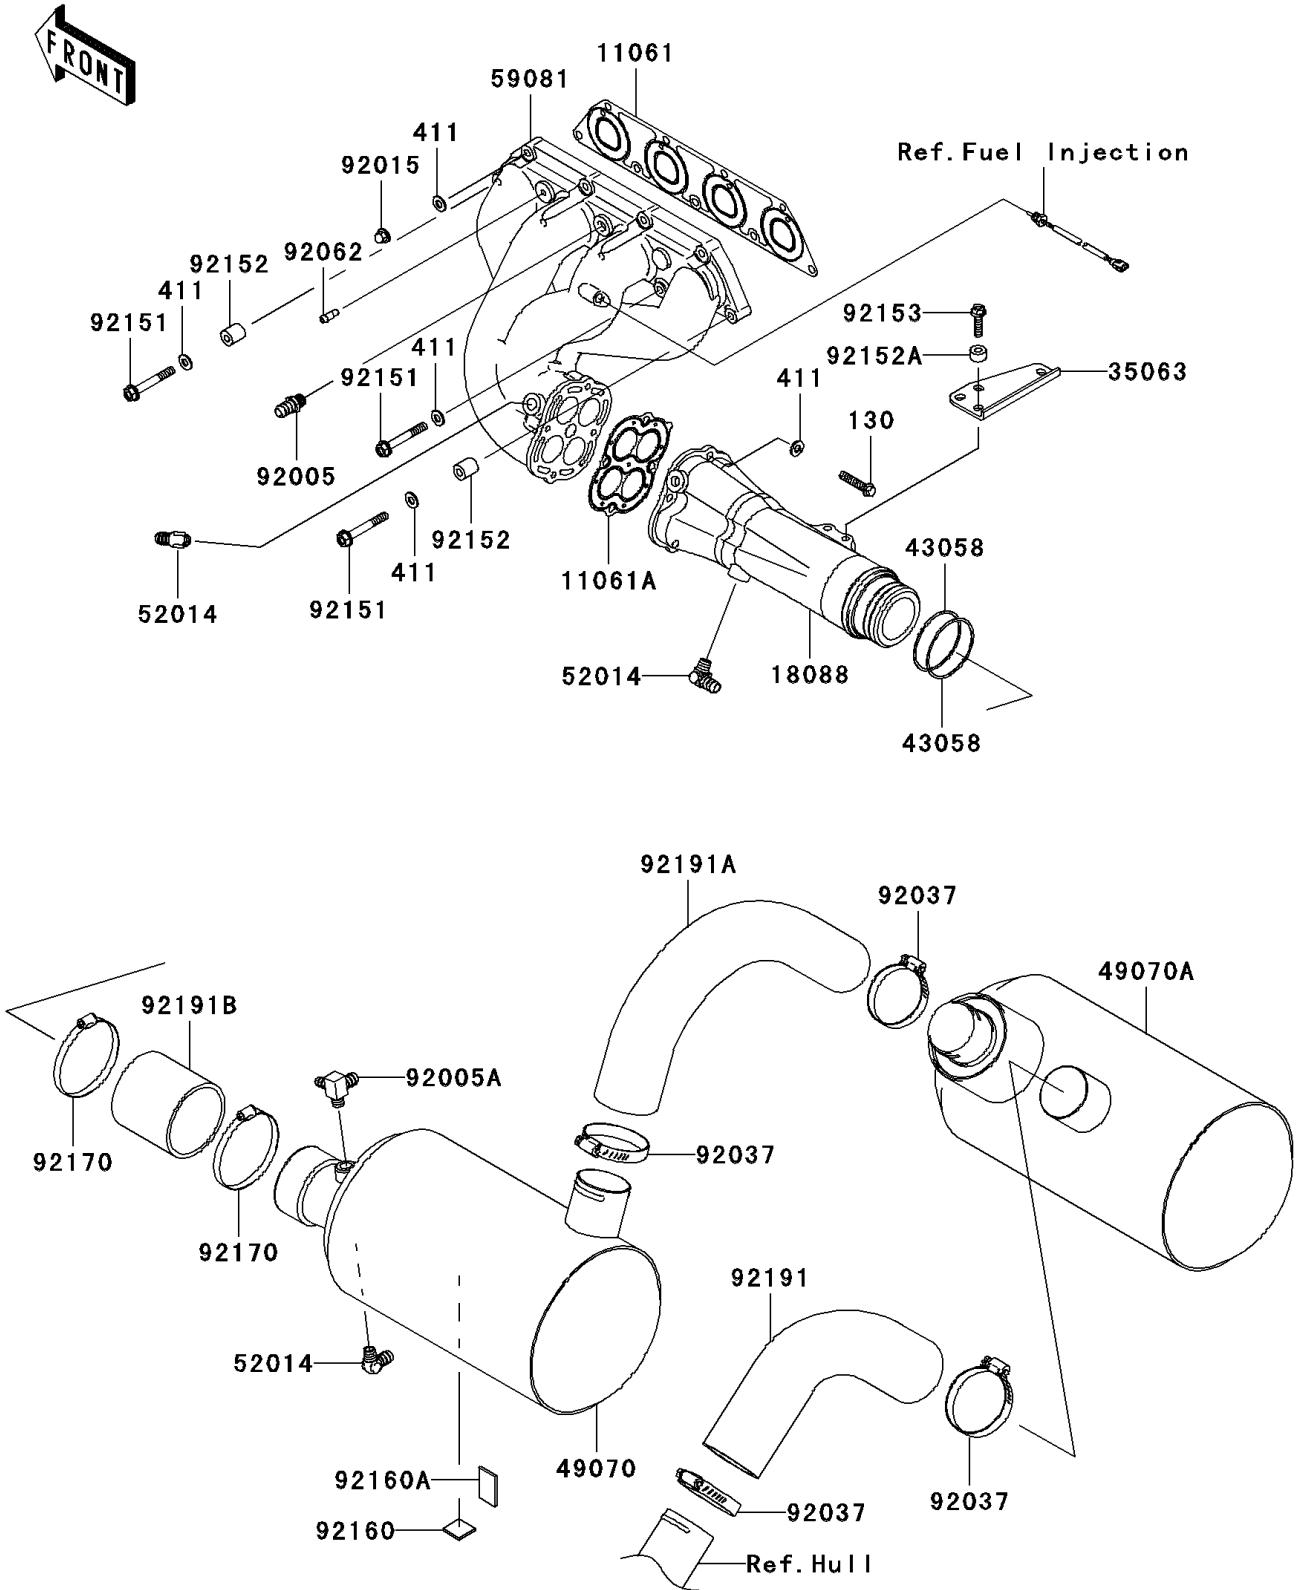

2006 STX-15F PARTS DIAGRAM

Muffler(s)(A6F-A8F)

E1140

2006 STX-15F PARTS LIST

Muffler(s)(A6F-A8F)

ITEM NAME	PART NUMBER	QUANTITY
GASKET,MANIFOLD EXHAUST (Ref # 11061)	11061-3713	1
GASKET,PIPE EXHAUST (Ref # 11061A)	11061-3714	1
PIPE-EXHAUST (Ref # 18088)	18088-3723	1
STAY (Ref # 35063)	35063-3704	1
RING,GASKET (Ref # 43058)	43058-3733	2
MUFFLER-COMP (Ref # 49070)	49070-3744	1
MUFFLER-COMP,2ND (Ref # 49070A)	49070-3745	1
ELBOW (Ref # 52014)	52014-3711	3
MANIFOLD-EXHAUST (Ref # 59081)	59081-3741	1
FITTING (Ref # 92005)	92005-3714	1
FITTING (Ref # 92005A)	92005-3751	1
NUT,CAP,8MM (Ref # 92015)	92015-1371	4
CLAMP (Ref # 92037)	92037-3738	4
NOZZLE (Ref # 92062)	92062-3705	1
BOLT,8X60 (Ref # 92151)	92151-3730	5
COLLAR (Ref # 92152)	92152-3736	2
COLLAR,8.2X17X10 (Ref # 92152A)	92152-3740	4
BOLT,FLANGED,8X30 (Ref # 92153)	92153-3722	4
DAMPER,25X25 (Ref # 92160)	92160-3864	1
DAMPER,40X25 (Ref # 92160A)	92160-3865	1
CLAMP (Ref # 92170)	92170-3760	2
TUBE,RR (Ref # 92191)	92191-3984	1
TUBE,FR (Ref # 92191A)	92191-3985	1
TUBE,PIPE EX-MUFFLER (Ref # 92191B)	92191-3986	1
BOLT-FLANGED,8X40 (Ref # 130)	130CD0840	4
WASHER-PLAIN,8MM (Ref # 411)	411S0800	13