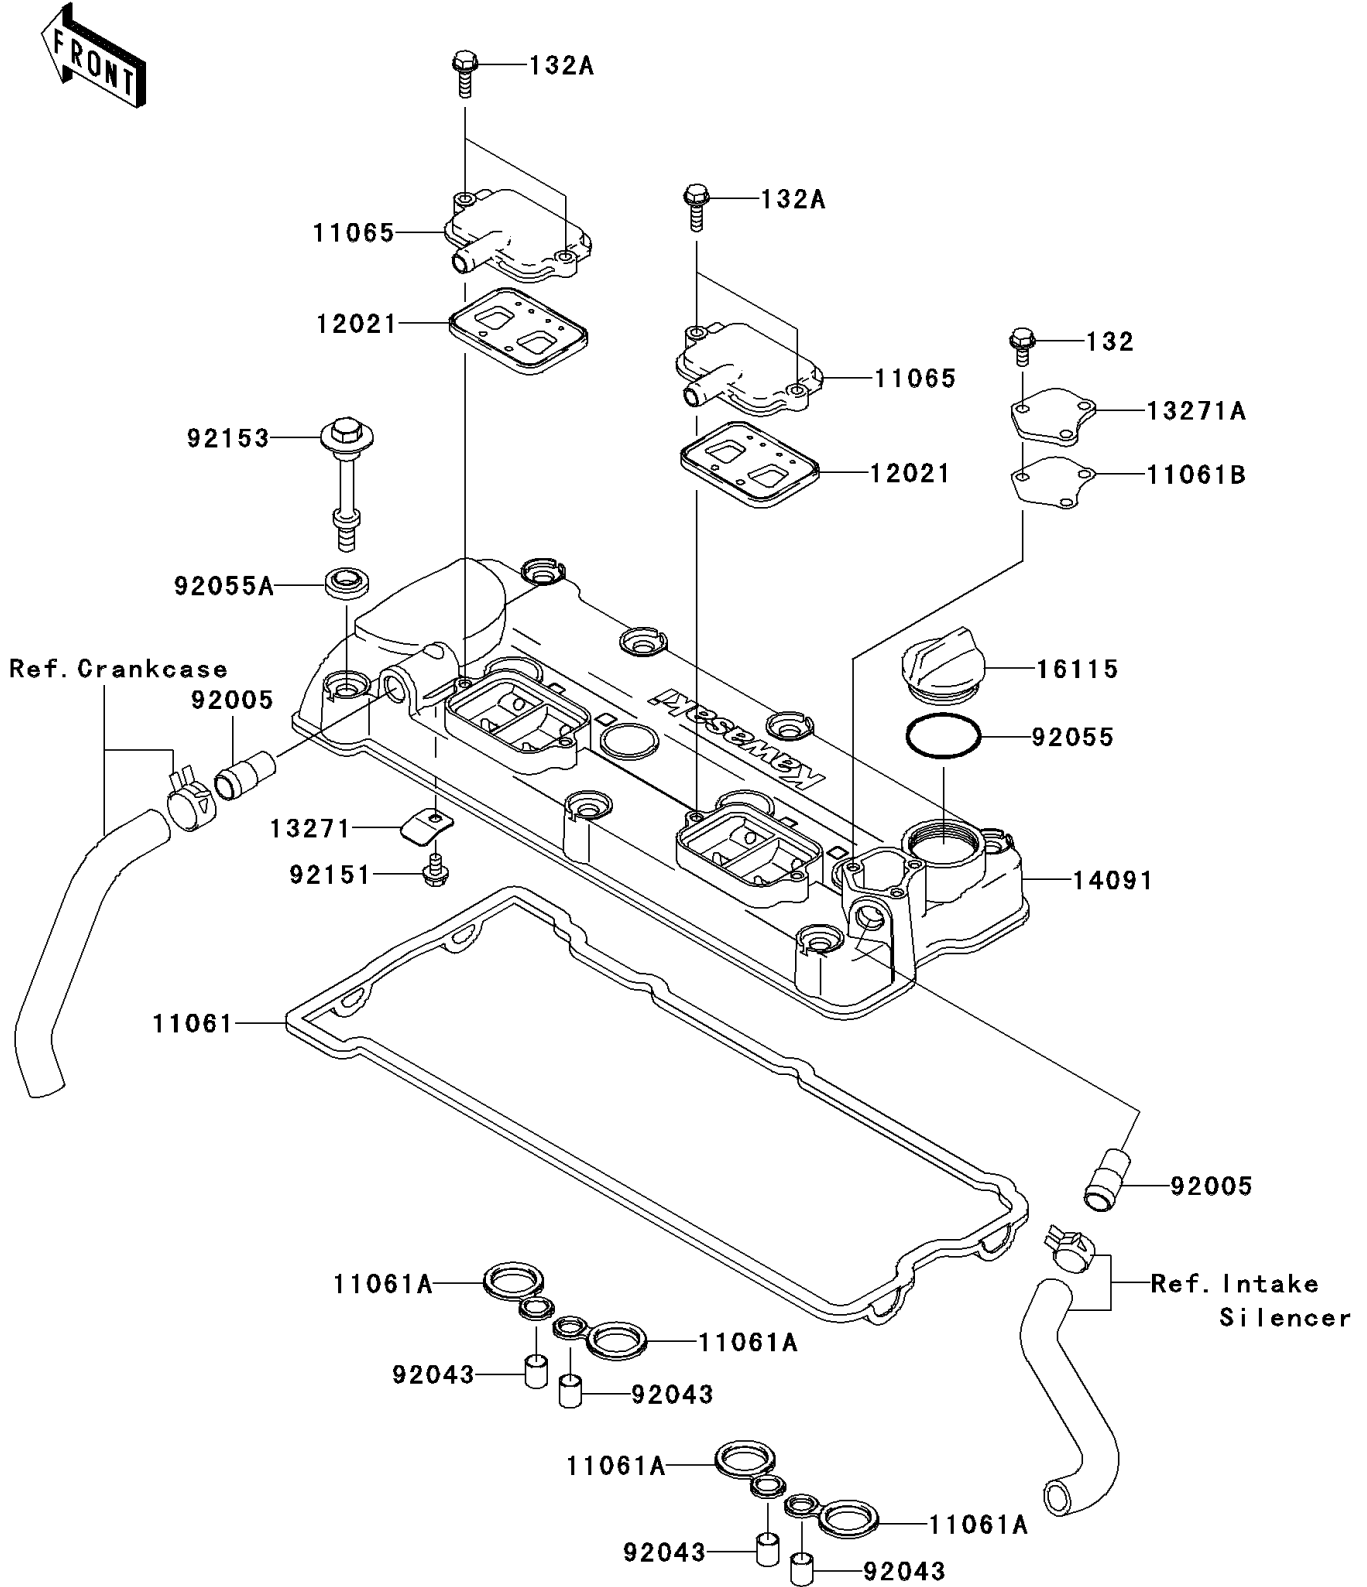

2008 STX-15F PARTS DIAGRAM

Cylinder Head Cover(A6F-A8F)

E1112

2008 STX-15F PARTS LIST

Cylinder Head Cover(A6F-A8F)

ITEM NAME	PART NUMBER	QUANTITY
GASKET,HEAD COVER (Ref # 11061)	11061-0090	1
GASKET,SPARK PLUG HOLE (Ref # 11061A)	11061-0105	4
GASKET,PLATE (Ref # 11061B)	11061-3728	1
CAP,ASV (Ref # 11065)	11065-3723	2
VALVE-ASSY-REED (Ref # 12021)	12021-1119	2
PLATE (Ref # 13271)	13271-3851	1
PLATE (Ref # 13271A)	13271-3898	1
COVER,HEAD (Ref # 14091)	14091-3760	1
CAP-OIL FILLER (Ref # 16115)	16115-1064	1
FITTING (Ref # 92005)	92005-3741	2
PIN,10.1X12X14 (Ref # 92043)	92043-4009	4
RING-O,38X1.9 (Ref # 92055)	92055-1295	1
RING-O,HEAD COVER BOLT (Ref # 92055A)	92055-1352	7
BOLT,FLANGED,6X10 (Ref # 92151)	92151-1822	1
BOLT,HEAD COVER (Ref # 92153)	92153-3706	7
BOLT-FLANGED-SMALL,6X14 (Ref # 132)	132BD0614	3
BOLT-FLANGED-SMALL,6X20 (Ref # 132A)	132BD0620	4