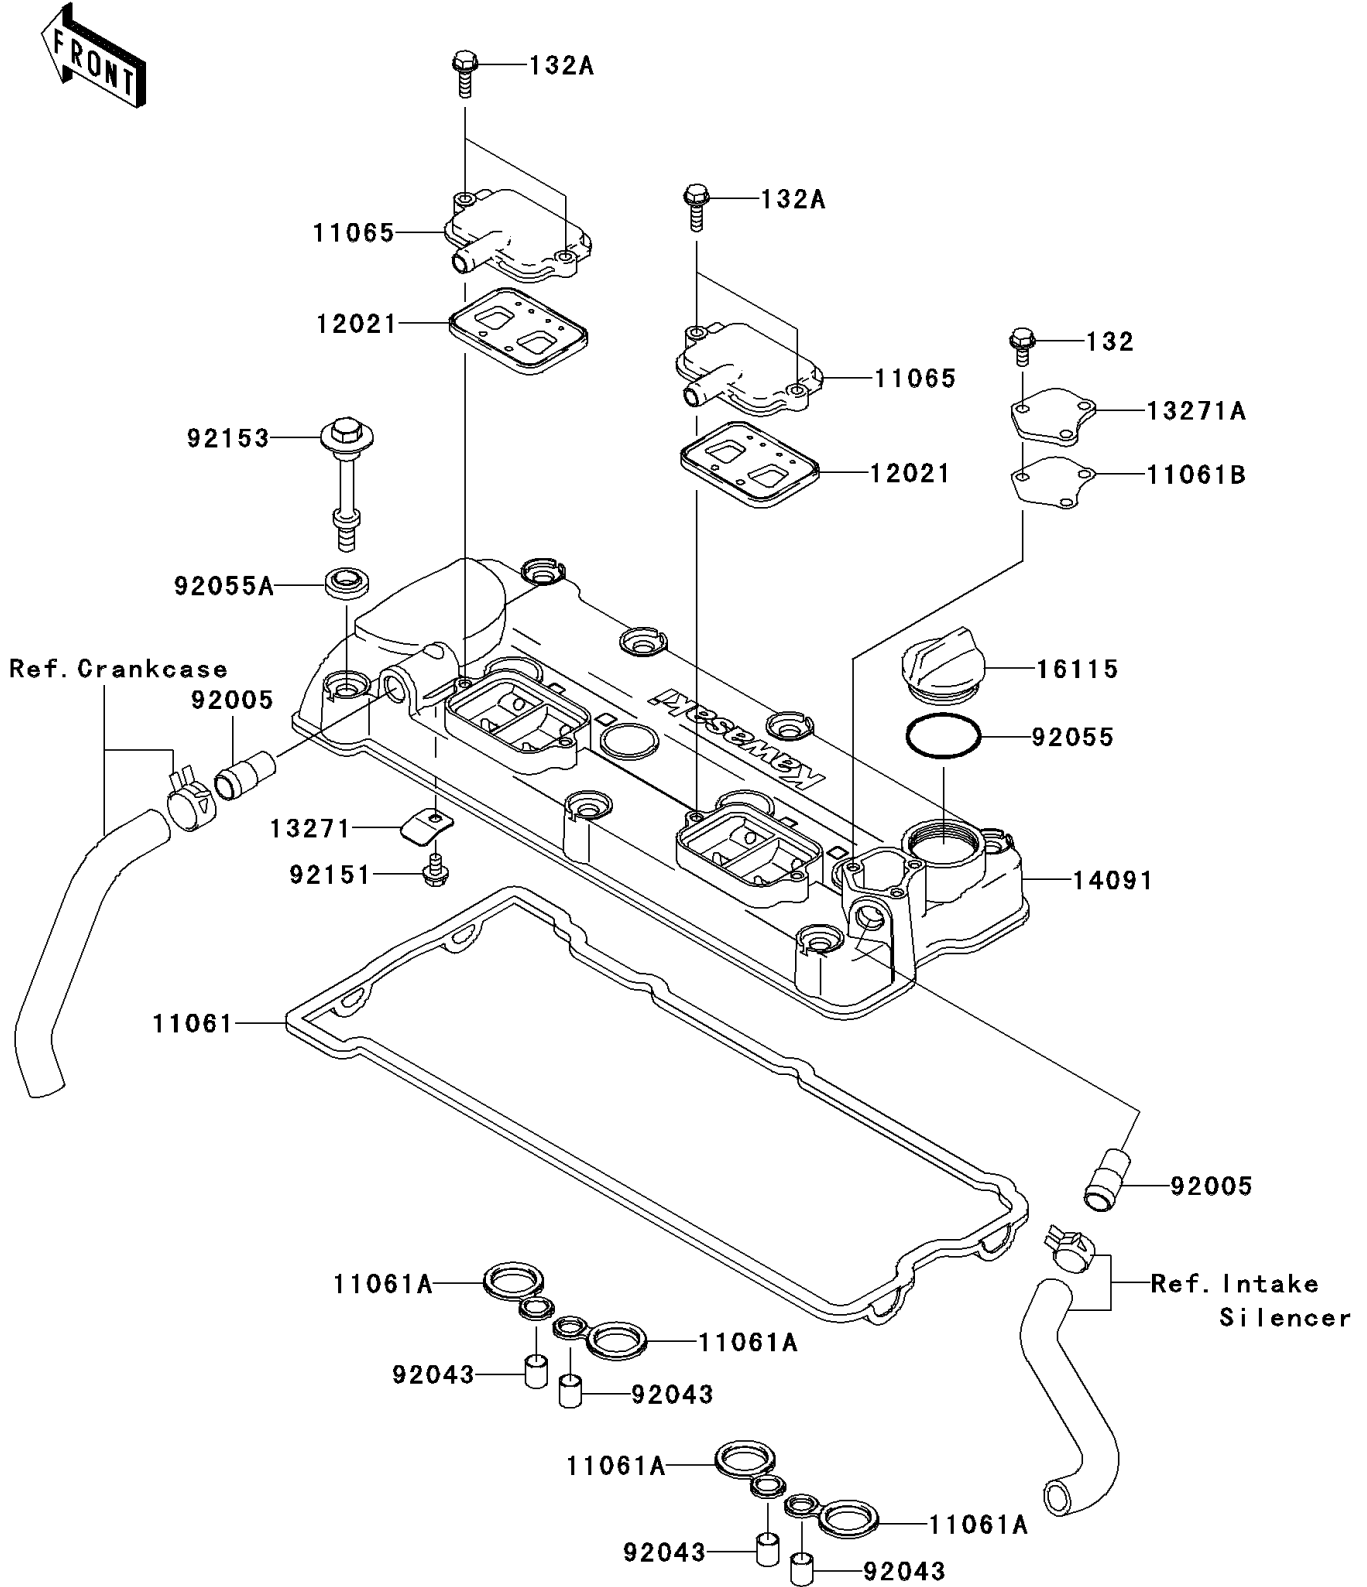

2007 STX-15F PARTS DIAGRAM

Cylinder Head Cover(A6F-A8F)

E1112

2007 STX-15F PARTS LIST

Cylinder Head Cover(A6F-A8F)

ITEM NAME	PART NUMBER	QUANTITY
GASKET,HEAD COVER (Ref # 11061)	11061-0090	1
GASKET,SPARK PLUG HOLE (Ref # 11061A)	11061-0105	4
GASKET,PLATE (Ref # 11061B)	11061-3728	1
CAP,ASV (Ref # 11065)	11065-3723	2
VALVE-ASSY-REED (Ref # 12021)	12021-1119	2
PLATE (Ref # 13271)	13271-3851	1
PLATE (Ref # 13271A)	13271-3898	1
COVER,HEAD (Ref # 14091)	14091-3760	1
CAP-OIL FILLER (Ref # 16115)	16115-1064	1
FITTING (Ref # 92005)	92005-3741	2
PIN,10.1X12X14 (Ref # 92043)	92043-4009	4
RING-O,38X1.9 (Ref # 92055)	92055-1295	1
RING-O,HEAD COVER BOLT (Ref # 92055A)	92055-1352	7
BOLT,FLANGED,6X10 (Ref # 92151)	92151-1822	1
BOLT,HEAD COVER (Ref # 92153)	92153-3706	7
BOLT-FLANGED-SMALL,6X14 (Ref # 132)	132BD0614	3
BOLT-FLANGED-SMALL,6X20 (Ref # 132A)	132BD0620	4