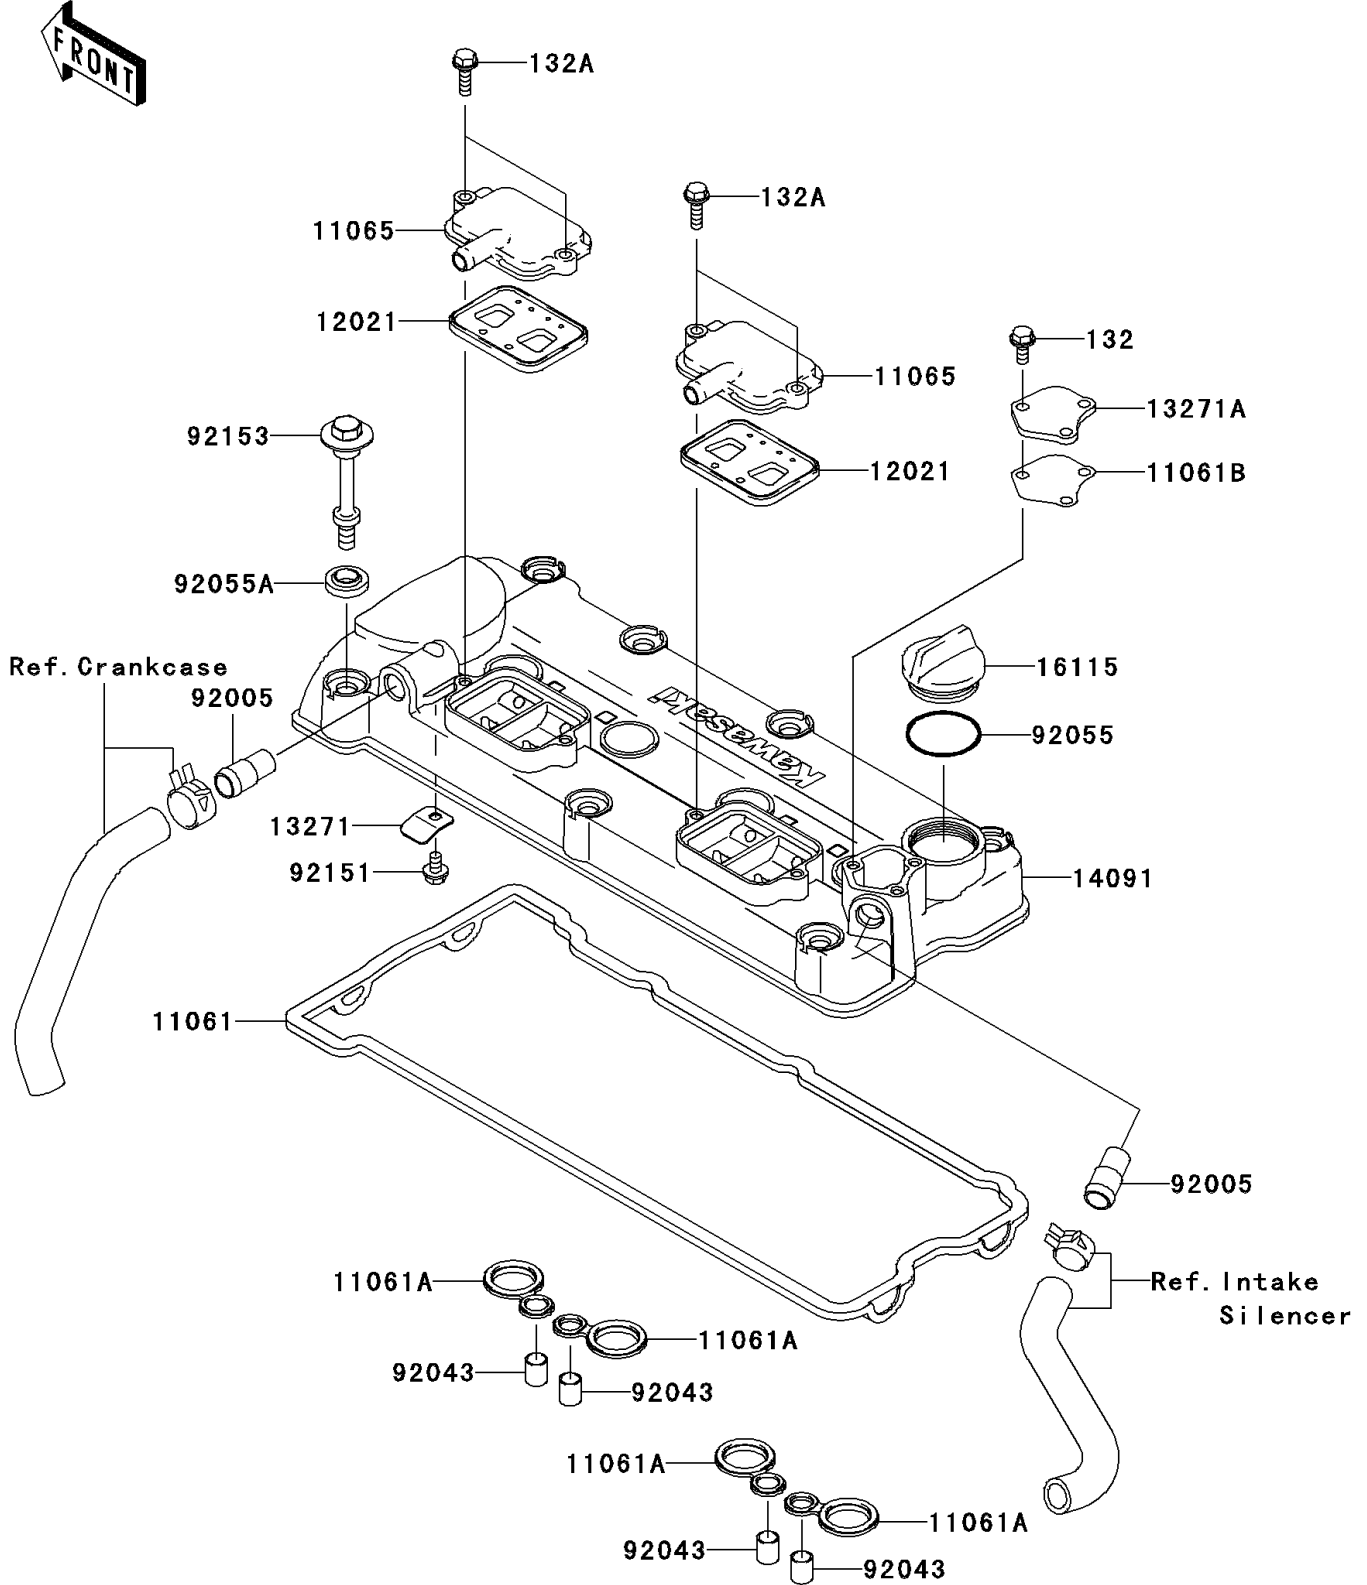

2007 STX-15F PARTS DIAGRAM

Cylinder Head Cover(A6F-A8F)

E1112

2007 STX-15F PARTS LIST

Cylinder Head Cover(A6F-A8F)

ITEM NAME	PART NUMBER	QUANTITY
GASKET,HEAD COVER (Ref # 11061)	11061-0090	1
GASKET,SPARK PLUG HOLE (Ref # 11061A)	11061-0105	4
GASKET,PLATE (Ref # 11061B)	11061-3728	1
CAP,ASV (Ref # 11065)	11065-3723	2
VALVE-ASSY-REED (Ref # 12021)	12021-1119	2
PLATE (Ref # 13271)	13271-3851	1
PLATE (Ref # 13271A)	13271-3898	1
COVER,HEAD (Ref # 14091)	14091-3760	1
CAP-OIL FILLER (Ref # 16115)	16115-1064	1
FITTING (Ref # 92005)	92005-3741	2
PIN,10.1X12X14 (Ref # 92043)	92043-4009	4
RING-O,38X1.9 (Ref # 92055)	92055-1295	1
RING-O,HEAD COVER BOLT (Ref # 92055A)	92055-1352	7
BOLT,FLANGED,6X10 (Ref # 92151)	92151-1822	1
BOLT,HEAD COVER (Ref # 92153)	92153-3706	7
BOLT-FLANGED-SMALL,6X14 (Ref # 132)	132BD0614	3
BOLT-FLANGED-SMALL,6X20 (Ref # 132A)	132BD0620	4