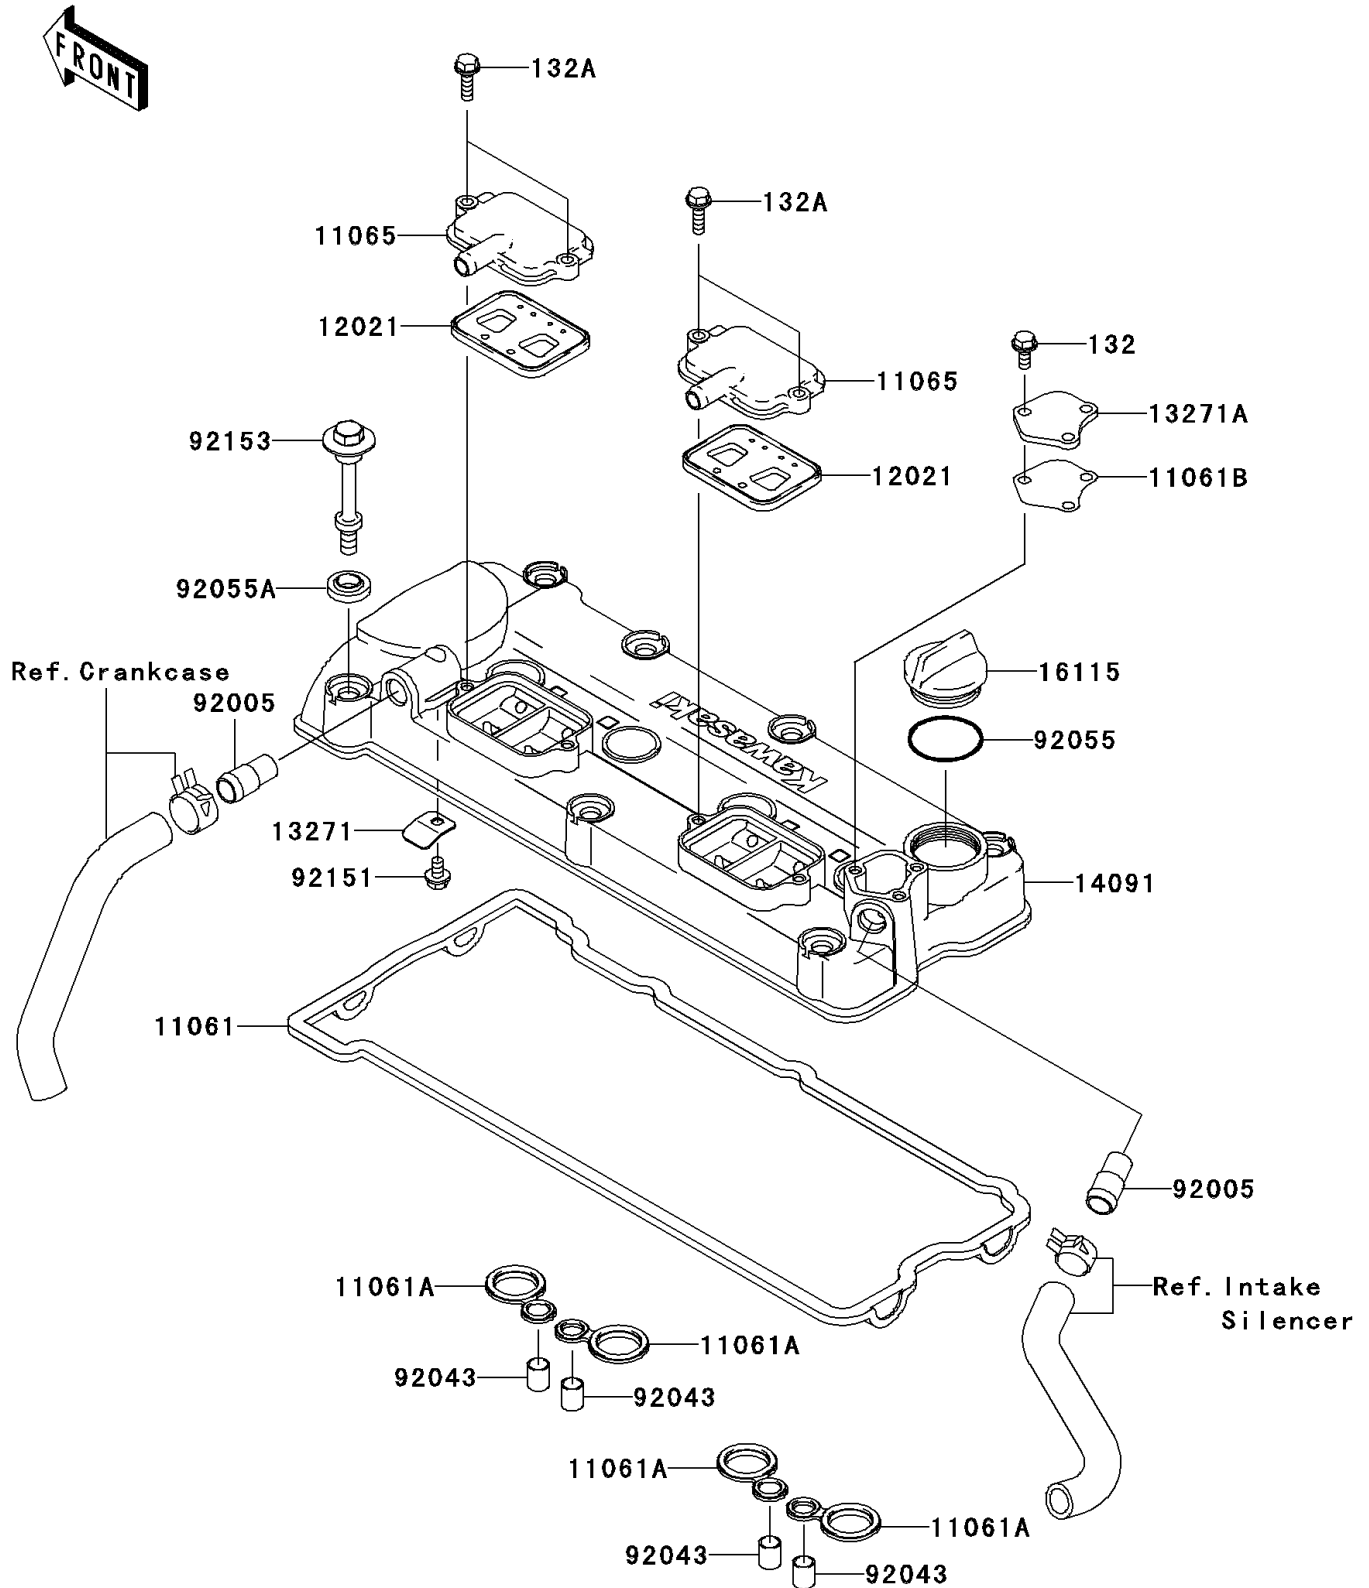

## PARTS DIAGRAM

### Cylinder Head Cover(A6F-A8F)

E1112

## PARTS LIST

### Cylinder Head Cover(A6F-A8F)

ITEM NAME	PART NUMBER	QUANTITY
GASKET,HEAD COVER (Ref # 11061)	11061-0090	1
GASKET,SPARK PLUG HOLE (Ref # 11061A)	11061-0105	4
GASKET,PLATE (Ref # 11061B)	11061-3728	1
CAP,ASV (Ref # 11065)	11065-3723	2
VALVE-ASSY-REED (Ref # 12021)	12021-1119	2
PLATE (Ref # 13271)	13271-3851	1
PLATE (Ref # 13271A)	13271-3898	1
COVER,HEAD (Ref # 14091)	14091-3760	1
CAP-OIL FILLER (Ref # 16115)	16115-1064	1
FITTING (Ref # 92005)	92005-3741	2
PIN,10.1X12X14 (Ref # 92043)	92043-4009	4
RING-O,38X1.9 (Ref # 92055)	92055-1295	1
RING-O,HEAD COVER BOLT (Ref # 92055A)	92055-1352	7
BOLT,FLANGED,6X10 (Ref # 92151)	92151-1822	1
BOLT,HEAD COVER (Ref # 92153)	92153-3706	7
BOLT-FLANGED-SMALL,6X14 (Ref # 132)	132BD0614	3
BOLT-FLANGED-SMALL,6X20 (Ref # 132A)	132BD0620	4