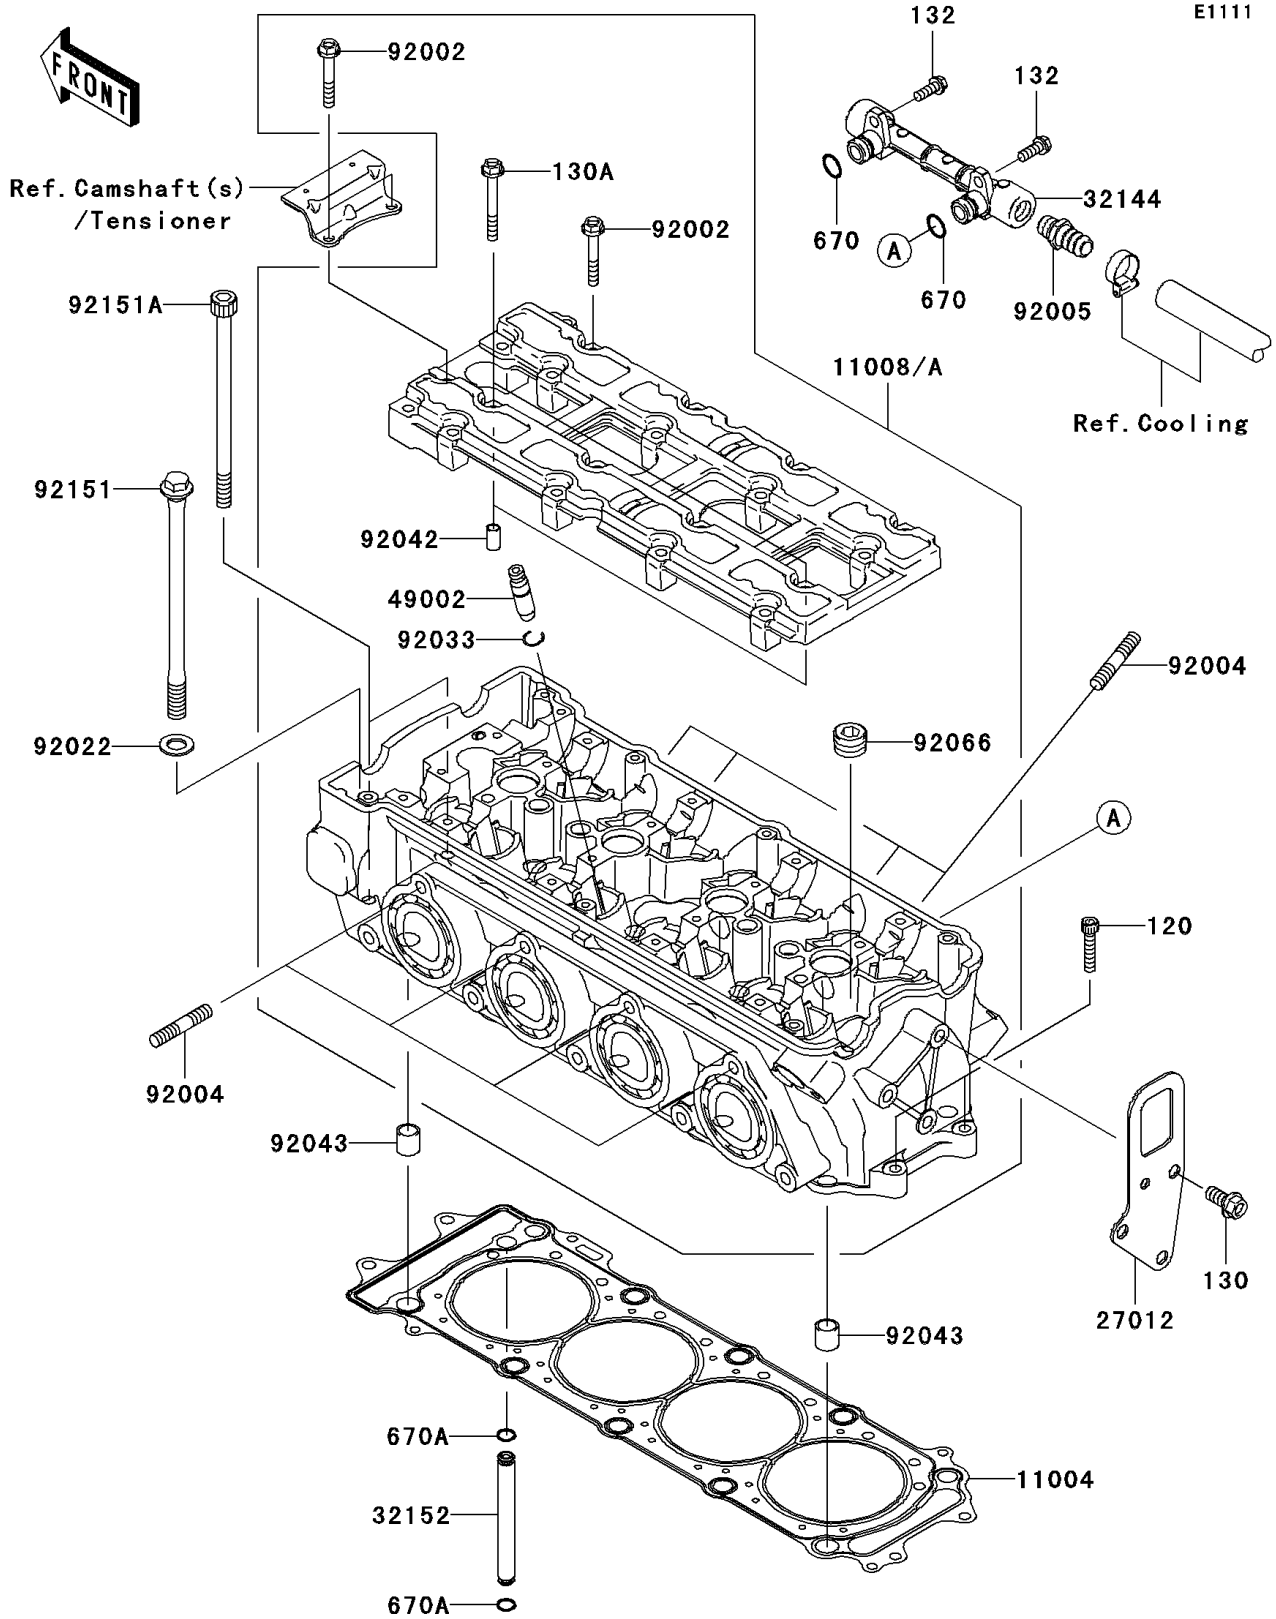

2006 STX-15F PARTS DIAGRAM

Cylinder Head

2006 STX-15F PARTS LIST

Cylinder Head

ITEM NAME	PART NUMBER	QUANTITY
GASKET-HEAD (Ref # 11004)	11004-3721	1
HEAD-COMP-CYLINDER (Ref # 11008)	11008-3705	1
HOOK,ENGINE,RR (Ref # 27012)	27012-3856	1
PIPE-ASSY (Ref # 32144)	32144-3709	1
PIPE,OIL (Ref # 32152)	32152-1544	1
GUIDE-VALVE (Ref # 49002)	49002-1140	AR
BOLT,6X40 (Ref # 92002)	92002-1756	18
STUD,8X30 (Ref # 92004)	92004-3743	8
FITTING (Ref # 92005)	92005-3714	1
WASHER,11.5X20.5X1.6 (Ref # 92022)	92022-1720	10
RING-SNAP (Ref # 92033)	92033-1247	16
PIN,DOWEL,6.3X8X14 (Ref # 92042)	92042-007	2
PIN,14X14 (Ref # 92043)	92043-1593	2
PLUG,PT1/2X12.5 (Ref # 92066)	92066-0002	5
BOLT,11X168 (Ref # 92151)	92151-1513	10
BOLT,SOCKET,7X120 (Ref # 92151A)	92151-1804	2
BOLT-SOCKET,6X30 (Ref # 120)	120CD0630	2
BOLT-FLANGED,8X18 (Ref # 130)	130BD0818	3
BOLT-FLANGED,6X50 (Ref # 130A)	130CD0650	2
BOLT-FLANGED-SMALL,6X16 (Ref # 132)	132BD0616	2
O RING,12MM (Ref # 670)	670B2012	2
O RING,7MM (Ref # 670A)	670D1507	2