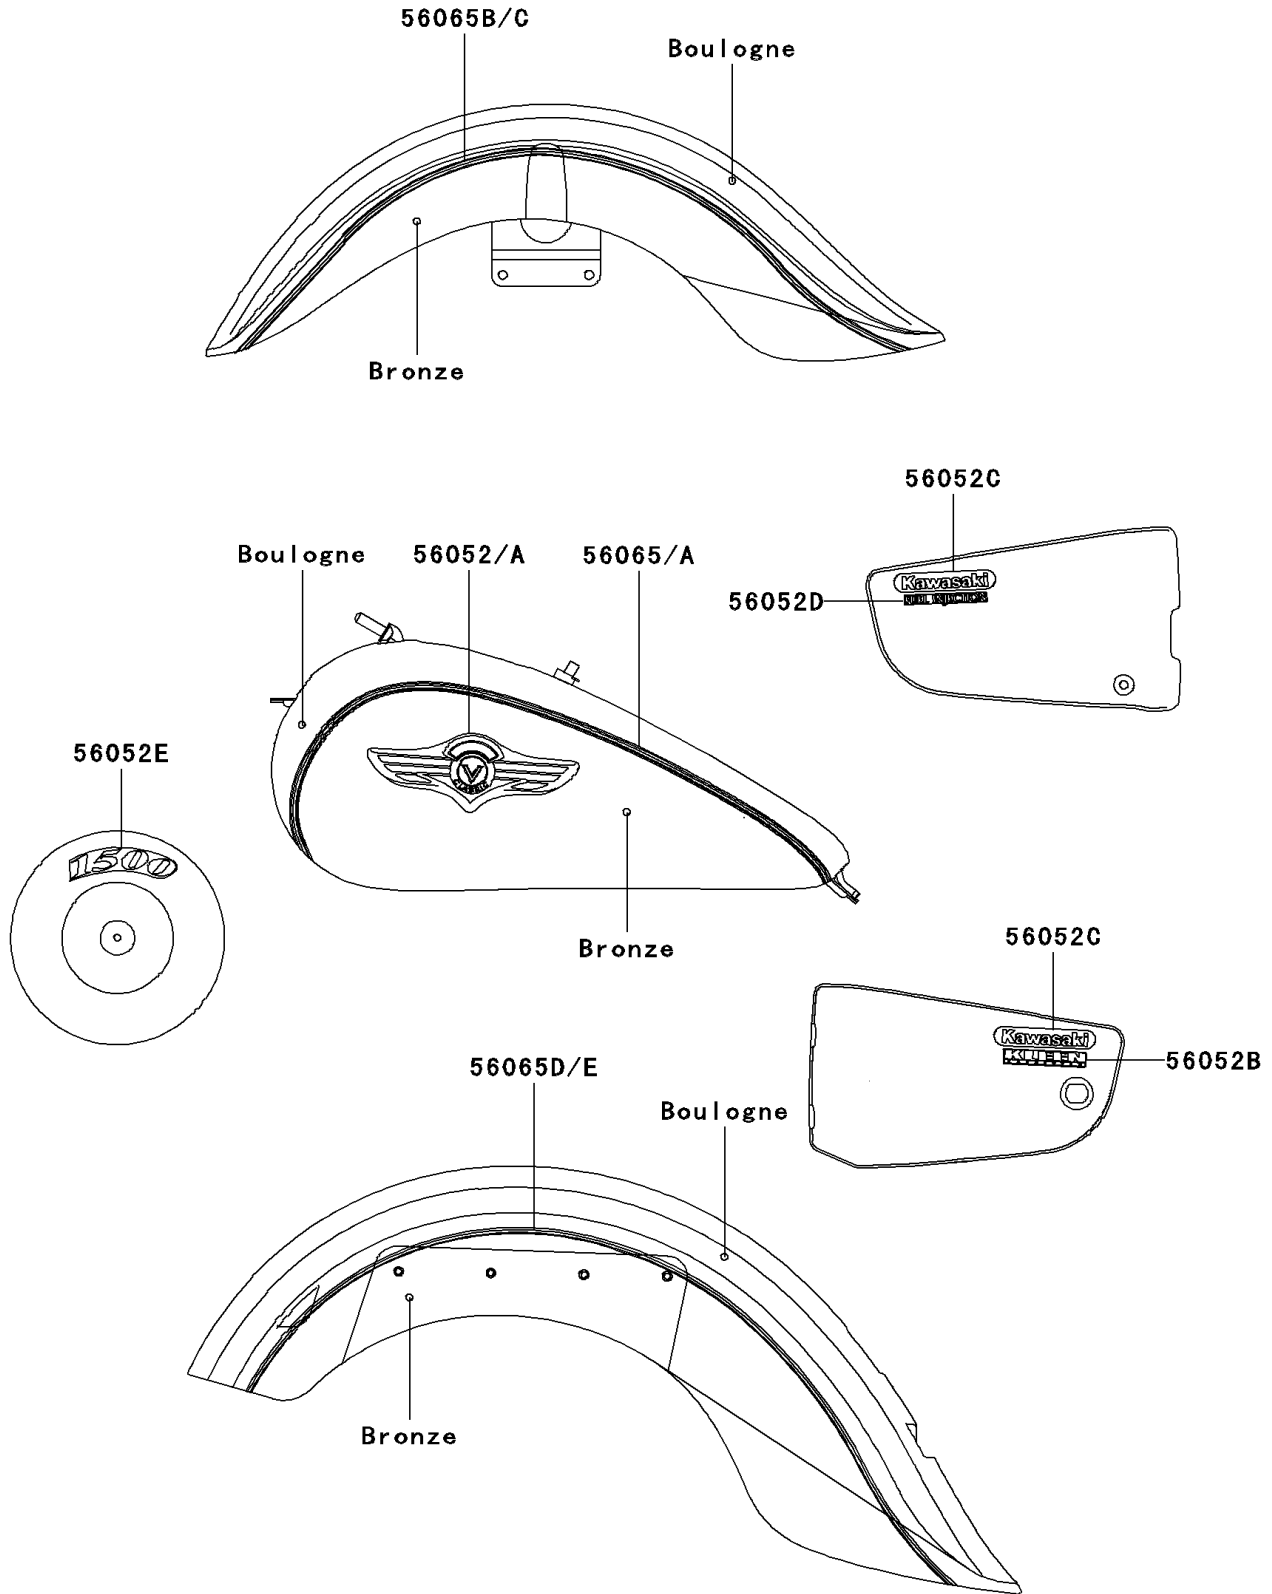

# 2002 Vulcan 1500 Classic Fi PARTS DIAGRAM

Decals(Boulogne/Bronze)

F2861D

## 2002 Vulcan 1500 Classic Fi PARTS LIST

Decals(Boulogne/Bronze)

ITEM NAME	PART NUMBER	QUANTITY
MARK,FUEL TANK,LH (Ref # 56052)	56052-1195	1
MARK,FUEL TANK,RH (Ref # 56052A)	56052-1196	1
MARK,SIDE COVER,KLEEN (Ref # 56052B)	56052-1384	1
MARK,SIDE COVER,KAWASAKI (Ref # 56052C)	56052-1533	2
MARK,SIDE COVER,FUEL INJECTION (Ref # 56052D)	56052-1534	1
MARK,AIR CLEANER COVER,RH,1500 (Ref # 56052E)	56052-1545	1
PATTERN,FUEL TANK,LH (Ref # 56065)	56065-1272	1
PATTERN,FUEL TANK,RH (Ref # 56065A)	56065-1273	1
PATTERN,FR FENDER,LH (Ref # 56065B)	56065-1274	1
PATTERN,FR FENDER,RH (Ref # 56065C)	56065-1275	1
PATTERN,RR FENDER,LH (Ref # 56065D)	56065-1276	1
PATTERN,RR FENDER,RH (Ref # 56065E)	56065-1277	1