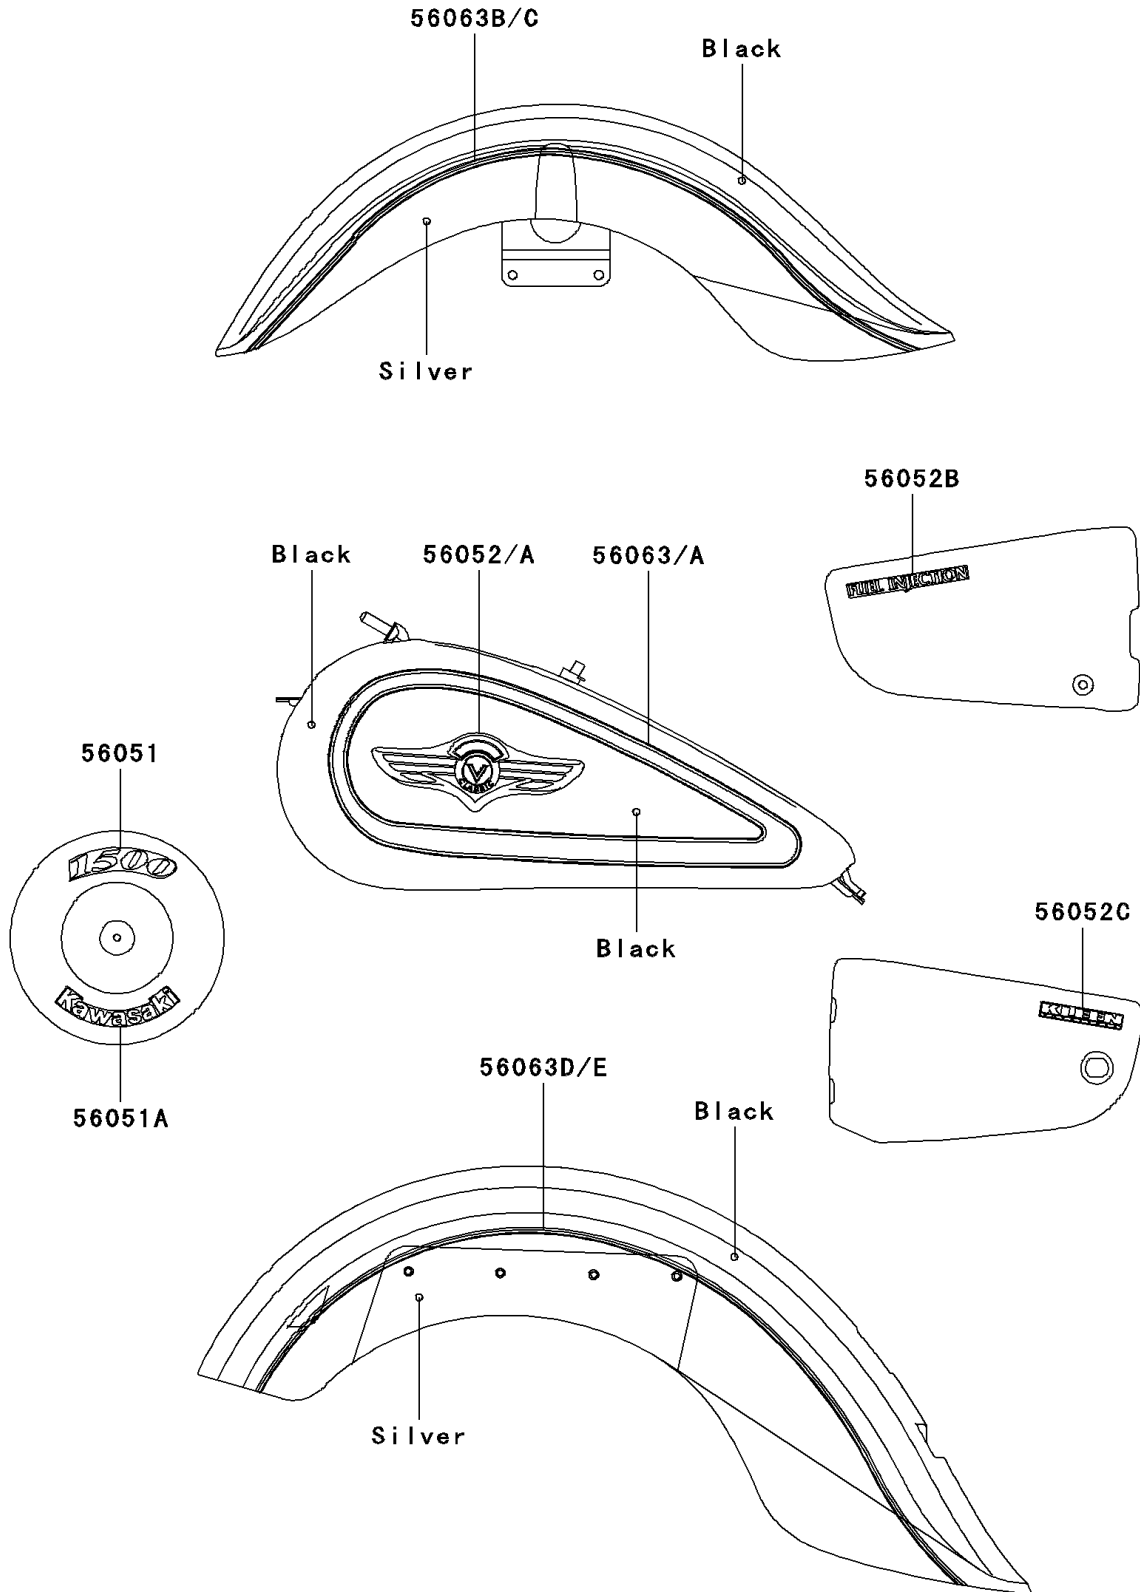

# 2000 Vulcan 1500 Classic Fi PARTS DIAGRAM

Decals(Black/Silver)(VN1500-N1/N2)

F2861

## 2000 Vulcan 1500 Classic Fi PARTS LIST

Decals(Black/Silver)(VN1500-N1/N2)

ITEM NAME	PART NUMBER	QUANTITY
MARK,AIR CLEANER,1500 (Ref # 56051)	56051-1459	1
MARK,AIR CLEANER,KAWASAKI (Ref # 56051A)	56051-1460	1
MARK,FUEL TANK,LH (Ref # 56052)	56052-1195	1
MARK,FUEL TANK,RH (Ref # 56052A)	56052-1196	1
MARK,FUEL INJECTION (Ref # 56052B)	56052-1197	1
PATTERN,FUEL TANK,LH (Ref # 56063)	56063-1498	1
PATTERN,FUEL TANK,RH (Ref # 56063A)	56063-1499	1
PATTERN,FR FENDER,LH (Ref # 56063B)	56063-1500	1
PATTERN,FR FENDER,RH (Ref # 56063C)	56063-1501	1
PATTERN,RR FENDER,LH (Ref # 56063D)	56063-1502	1
PATTERN,RR FENDER,RH (Ref # 56063E)	56063-1503	1