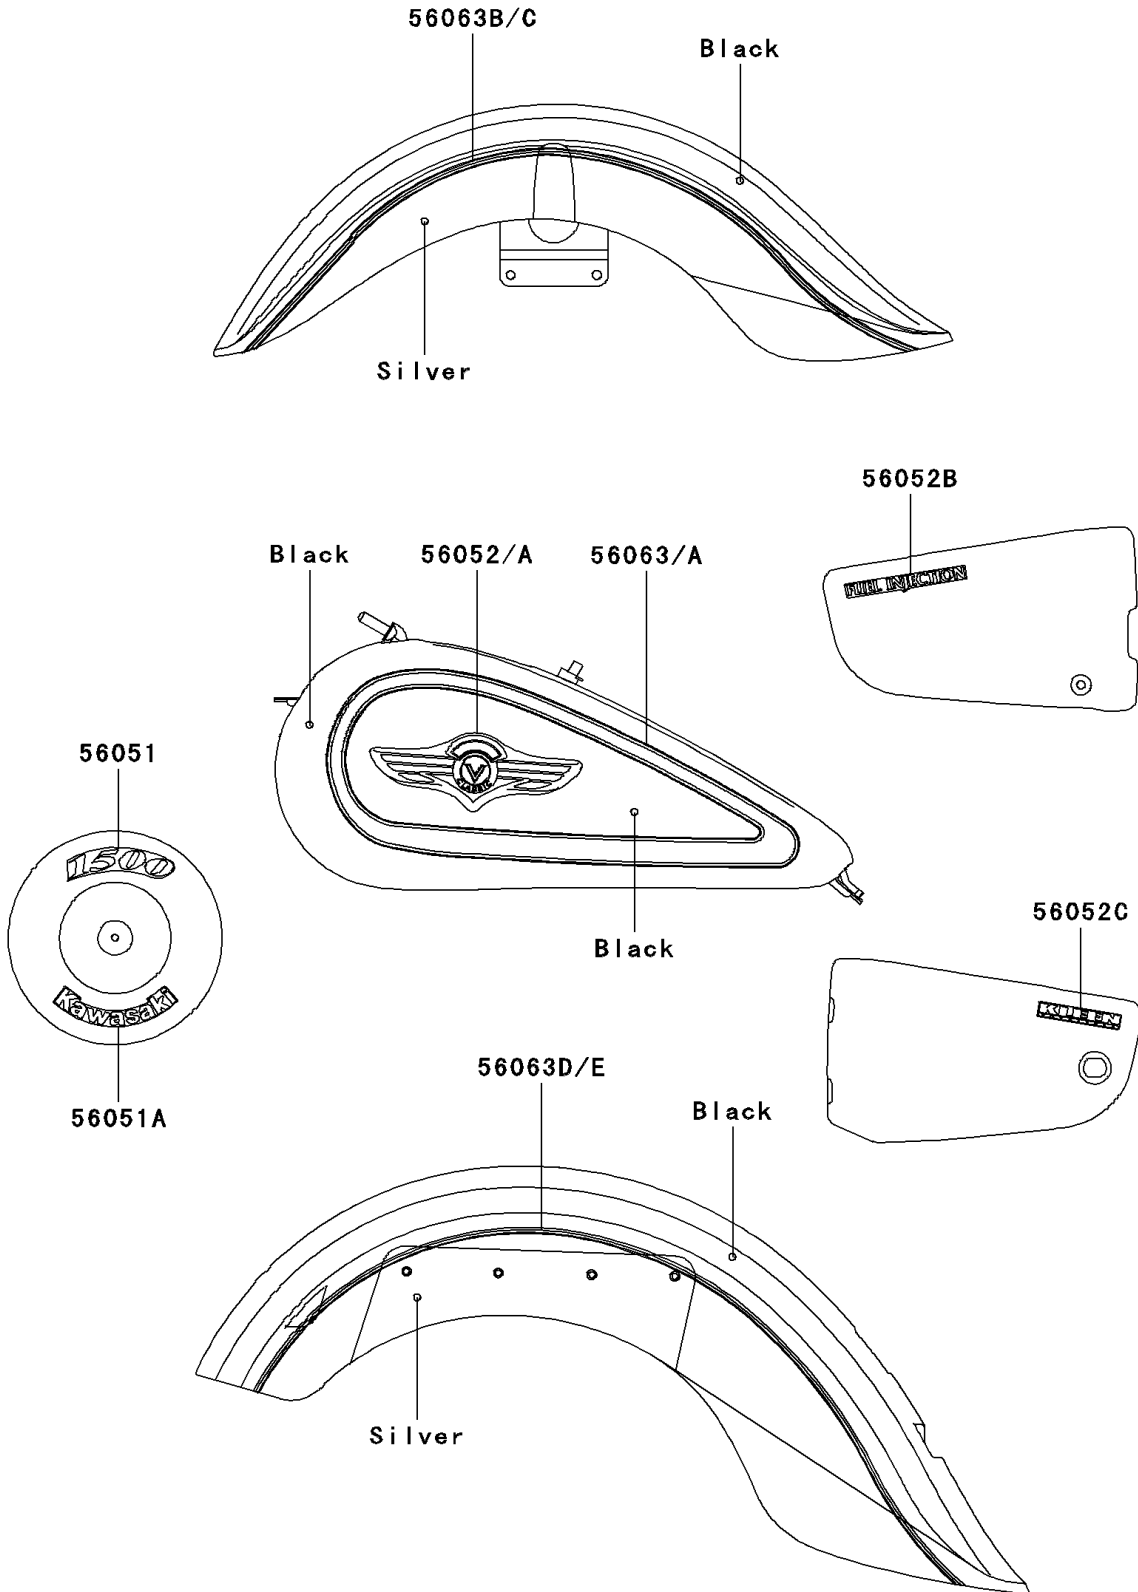

2000 Vulcan 1500 Classic Fi PARTS DIAGRAM

Decals(Black/Silver)(VN1500-N1/N2)

F2861

2000 Vulcan 1500 Classic Fi PARTS LIST

Decals(Black/Silver)(VN1500-N1/N2)

ITEM NAME	PART NUMBER	QUANTITY
MARK,AIR CLEANER,1500 (Ref # 56051)	56051-1459	1
MARK,AIR CLEANER,KAWASAKI (Ref # 56051A)	56051-1460	1
MARK,FUEL TANK,LH (Ref # 56052)	56052-1195	1
MARK,FUEL TANK,RH (Ref # 56052A)	56052-1196	1
MARK,FUEL INJECTION (Ref # 56052B)	56052-1197	1
PATTERN,FUEL TANK,LH (Ref # 56063)	56063-1498	1
PATTERN,FUEL TANK,RH (Ref # 56063A)	56063-1499	1
PATTERN,FR FENDER,LH (Ref # 56063B)	56063-1500	1
PATTERN,FR FENDER,RH (Ref # 56063C)	56063-1501	1
PATTERN,RR FENDER,LH (Ref # 56063D)	56063-1502	1
PATTERN,RR FENDER,RH (Ref # 56063E)	56063-1503	1