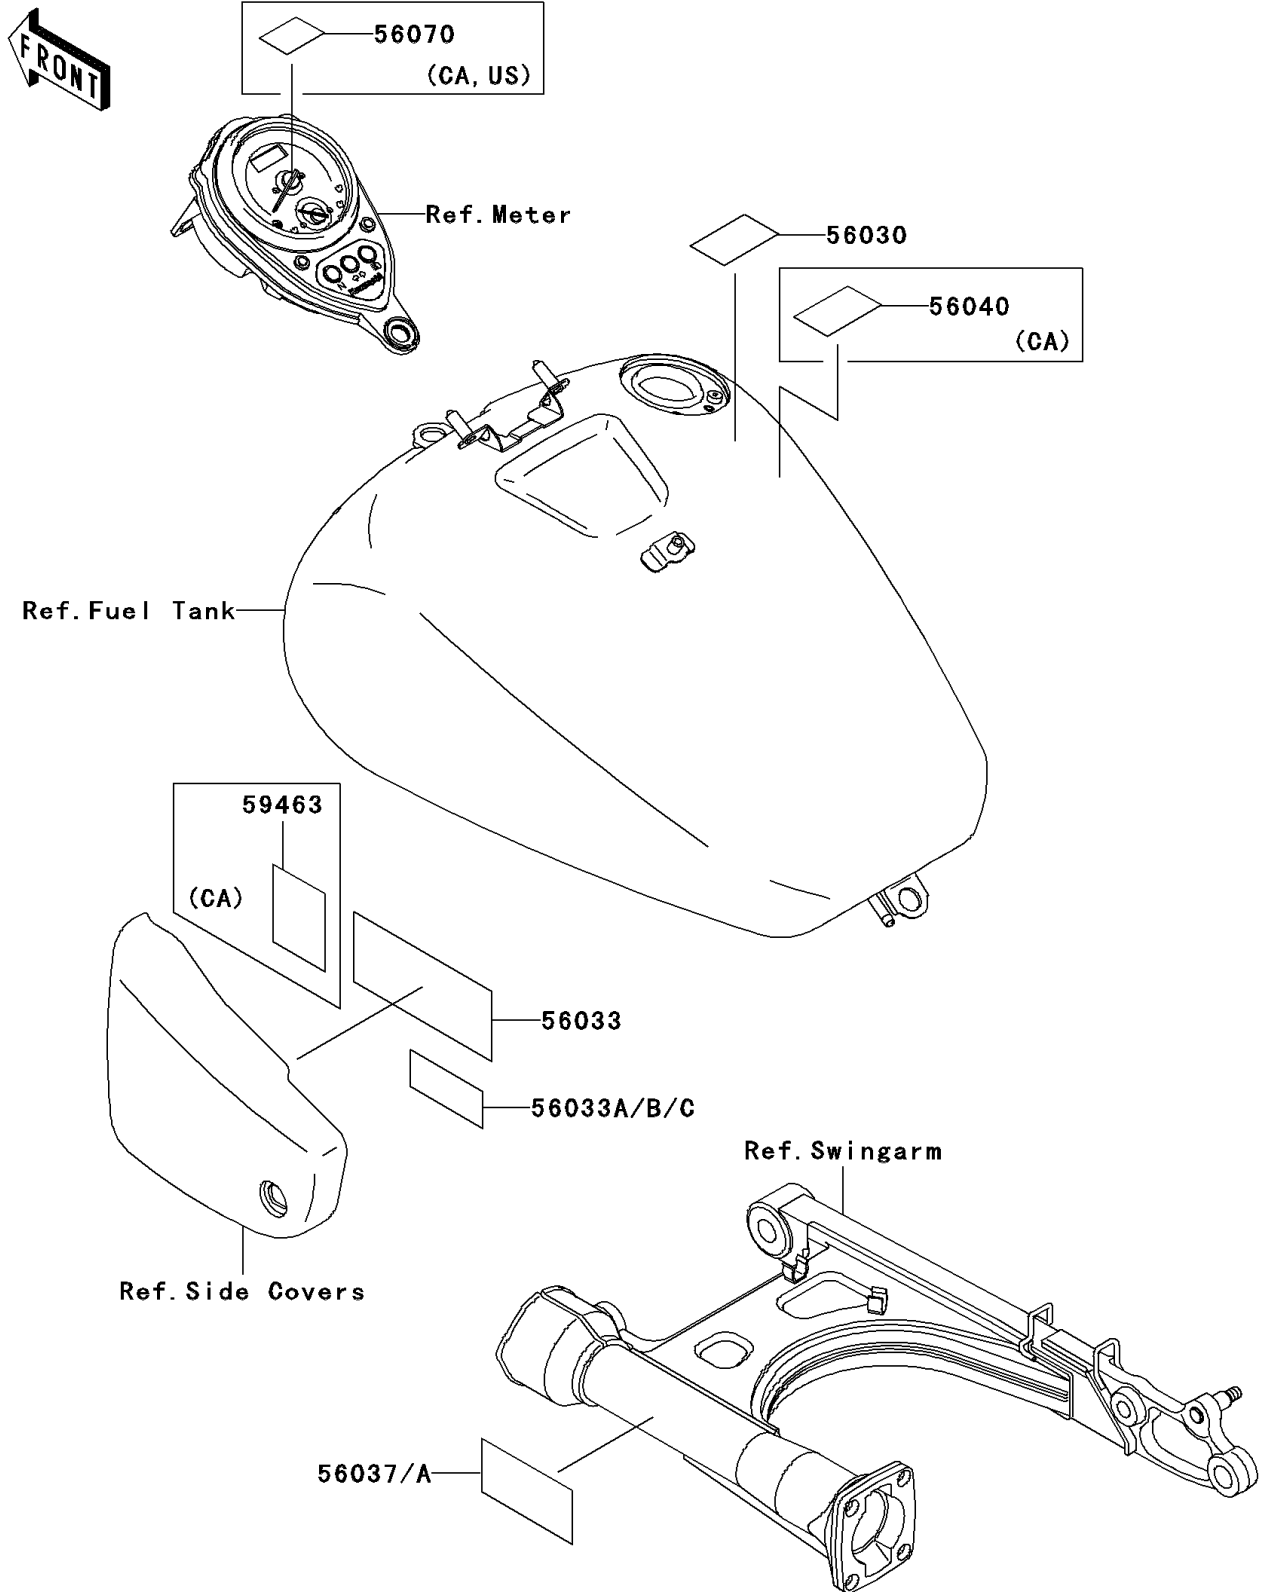

# 2002 Vulcan 1500 Classic Fi PARTS DIAGRAM

Labels

F2860

## 2002 Vulcan 1500 Classic Fi PARTS LIST

### Labels

ITEM NAME	PART NUMBER	QUANTITY
LABEL,GASOLINE (Ref # 56030)	56030-1178	1
LABEL-MANUAL,DAILY SAFETY (Ref # 56033)	56033-1117	1
LABEL-MANUAL,OIL&OIL FILTER (Ref # 56033C)	56033-1262	1
LABEL-SPECIFICATION,TIRE&LOAD (Ref # 56037A)	56037-1949	1
LABEL-WARNING,EVAPO (Ref # 56040)	56040-1121	1
LABEL-WARNING,BREAK IN CAUTION (Ref # 56070)	56070-1177	1
LABEL-CERTIFICATION,EVAPO ROUT (Ref # 59463)	59463-1546	1