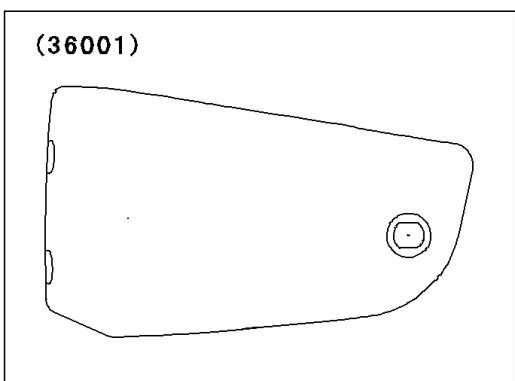

# 2002 Vulcan 1500 Classic Fi PARTS DIAGRAM

Side Covers

F2611

WOD

WOD

### Side Covers

ITEM NAME	PART NUMBER	QUANTITY
COVER-SIDE,LH,EBONY (Ref # 36001)	36001-1645-H8	1
COVER-SIDE,RH,EBONY (Ref # 36001A)	36001-1646-H8	1
SCREW,6X35 (Ref # 92009)	92009-1874	1
GROMMET (Ref # 92071)	92071-1131	2
DAMPER (Ref # 92075)	92075-1629	2
DAMPER (Ref # 92160)	92160-1944	1