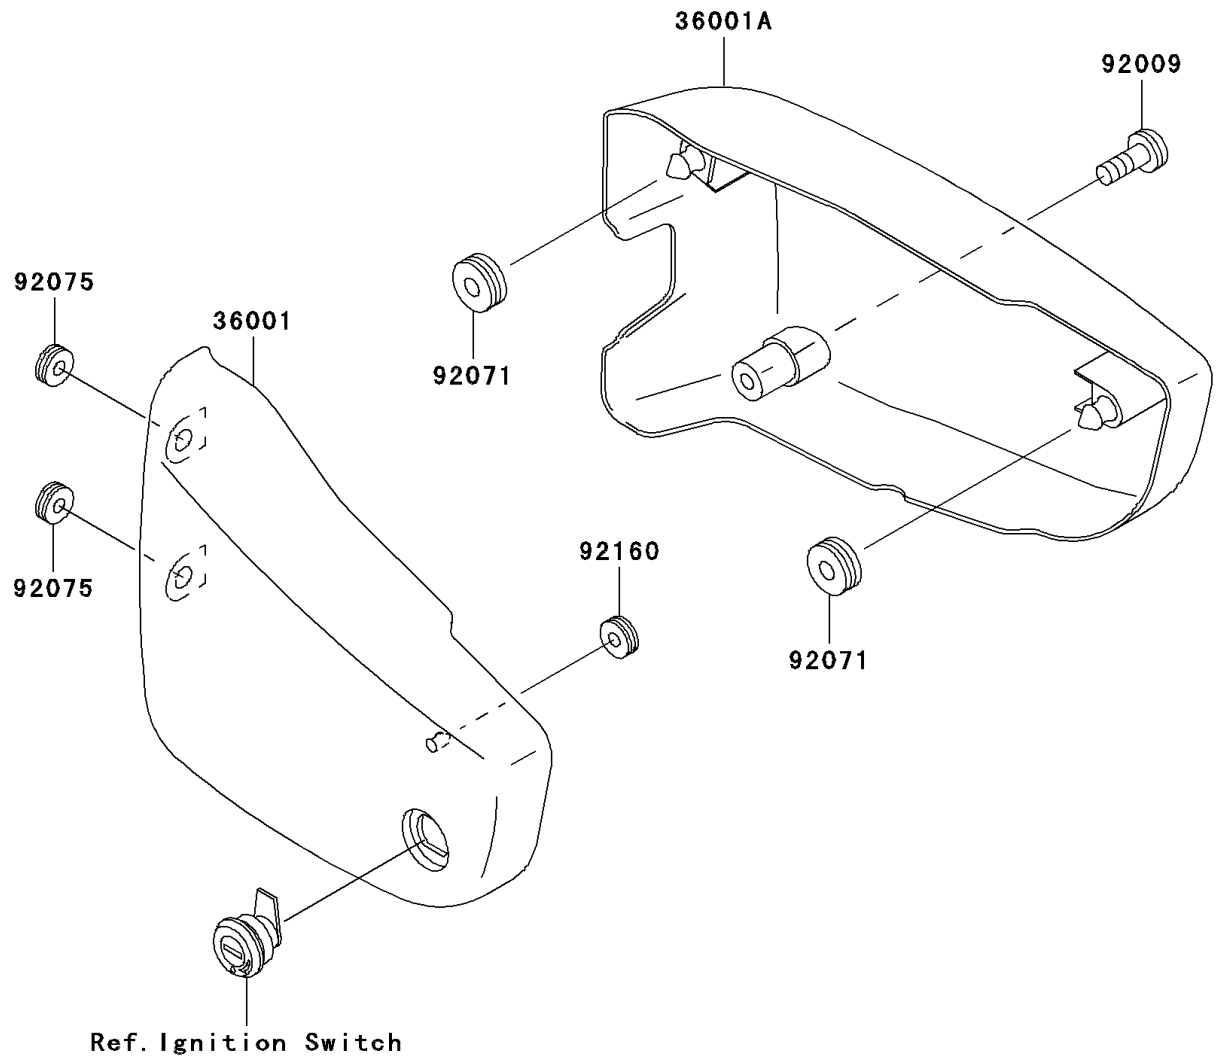

# 2002 Vulcan 1500 Classic Fi PARTS DIAGRAM

Side Covers

F2611

WOD

WOD

## 2002 Vulcan 1500 Classic Fi PARTS LIST

### Side Covers

ITEM NAME	PART NUMBER	QUANTITY
COVER-SIDE,LH,EBONY (Ref # 36001)	36001-1645-H8	1
COVER-SIDE,RH,EBONY (Ref # 36001A)	36001-1646-H8	1
SCREW,6X35 (Ref # 92009)	92009-1874	1
GROMMET (Ref # 92071)	92071-1131	2
DAMPER (Ref # 92075)	92075-1629	2
DAMPER (Ref # 92160)	92160-1944	1