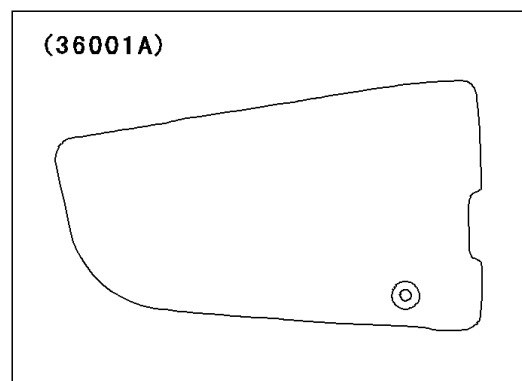

# 2002 Vulcan 1500 Classic Fi PARTS DIAGRAM

Side Covers

F2611

WOD

WOD

### Side Covers

ITEM NAME	PART NUMBER	QUANTITY
COVER-SIDE,LH,EBONY (Ref # 36001)	36001-1645-H8	1
COVER-SIDE,RH,EBONY (Ref # 36001A)	36001-1646-H8	1
SCREW,6X35 (Ref # 92009)	92009-1874	1
GROMMET (Ref # 92071)	92071-1131	2
DAMPER (Ref # 92075)	92075-1629	2
DAMPER (Ref # 92160)	92160-1944	1