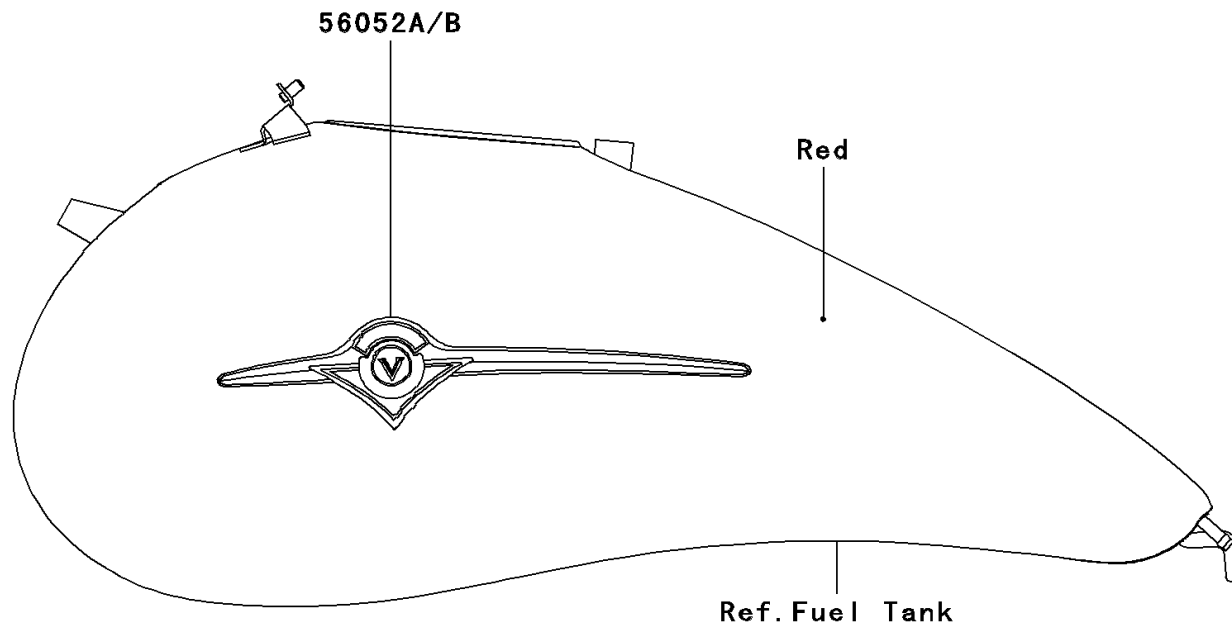

2008 Vulcan® 1600 Mean Streak® PARTS DIAGRAM

Decals(Red)(B8F)(CA,US)

F2861D

2008 Vulcan® 1600 Mean Streak® PARTS LIST

Decals(Red)(B8F)(CA,US)

ITEM NAME	PART NUMBER	QUANTITY
MARK,SIDE COVER,RH,KAWASAKI (Ref # 56052)	56052-0812	1
MARK,FUEL TANK,LH (Ref # 56052A)	56052-1608	1
MARK,FUEL TANK,RH (Ref # 56052B)	56052-1609	1