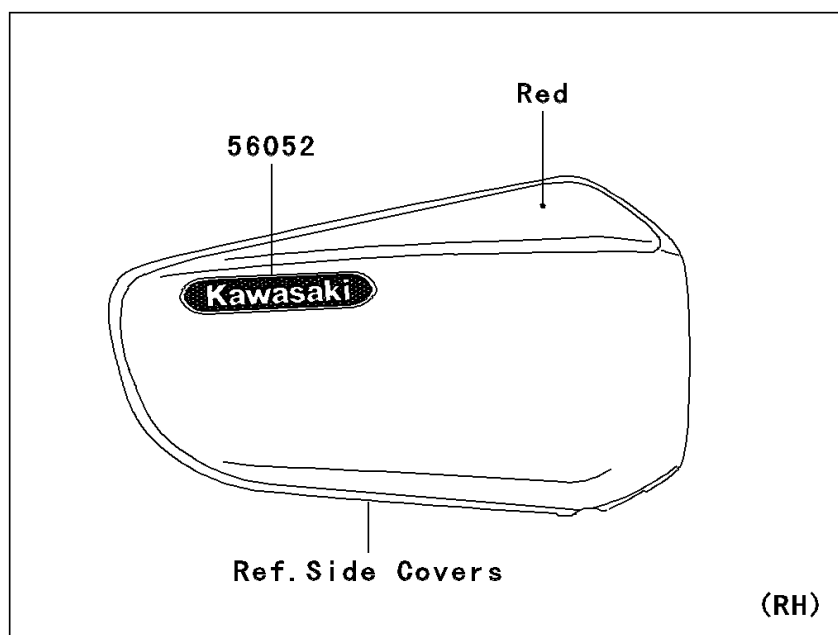

2008 Vulcan® 1600 Mean Streak® PARTS DIAGRAM

Decals(Red)(B8F)(CA,US)

F2861D

2008 Vulcan® 1600 Mean Streak® PARTS LIST

Decals(Red)(B8F)(CA,US)

ITEM NAME	PART NUMBER	QUANTITY
MARK,SIDE COVER,RH,KAWASAKI (Ref # 56052)	56052-0812	1
MARK,FUEL TANK,LH (Ref # 56052A)	56052-1608	1
MARK,FUEL TANK,RH (Ref # 56052B)	56052-1609	1