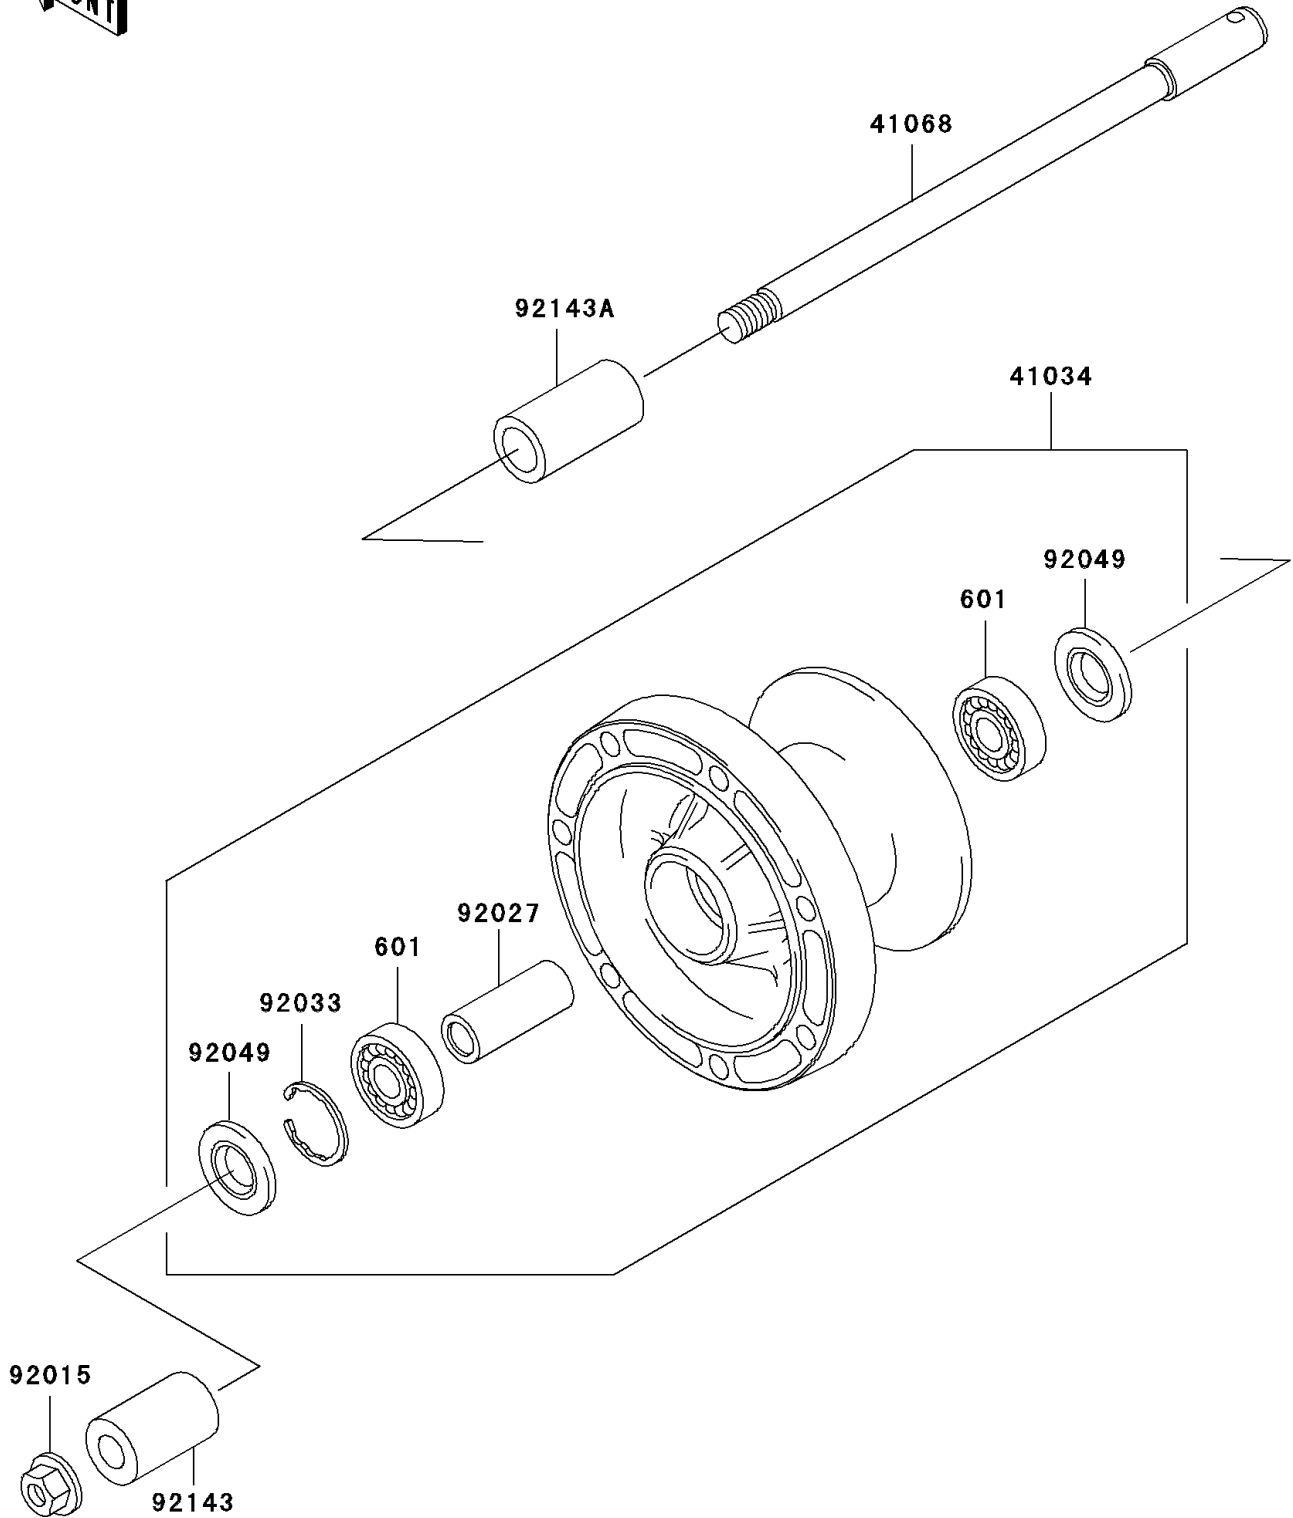

2002 Vulcan 1500 Classic Fi PARTS DIAGRAM

Front Wheel

F2230

2002 Vulcan 1500 Classic Fi PARTS LIST

Front Wheel

ITEM NAME	PART NUMBER	QUANTITY
BEARING-BALL,#6004UUC3 (Ref # 601)	601B6004UU	2
DRUM-ASSY,FRONT BRAKE (Ref # 41034)	41034-1266	1
AXLE,FR (Ref # 41068)	41068-1378	1
NUT,FLANGED,18MM (Ref # 92015)	92015-1993	1
COLLAR,20.2X28X70 (Ref # 92027)	92027-1752	1
RING-SNAP,42MM (Ref # 92033)	92033-1041	1
SEAL-OIL,BJN30427-C3 (Ref # 92049)	92049-1057	2
COLLAR,FR AXLE,LH,L=48.5 (Ref # 92143)	92143-1837	1
COLLAR,FR AXLE,RH,L=57.5 (Ref # 92143A)	92143-1854	1