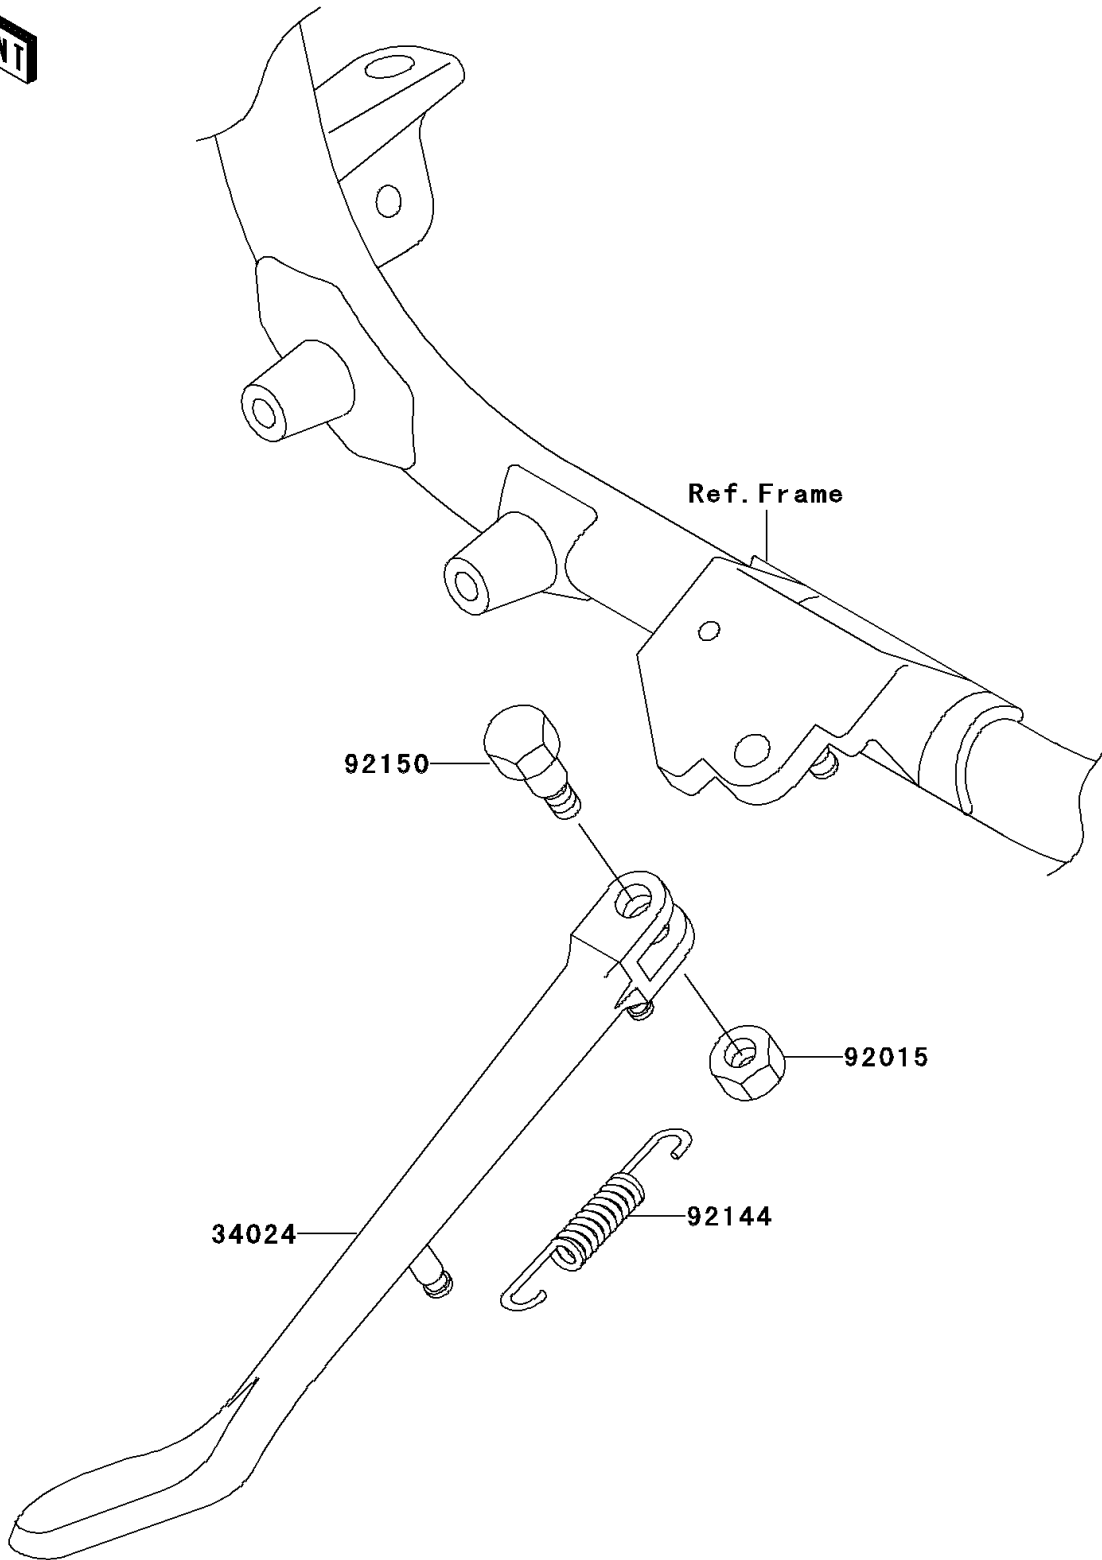

2002 Vulcan 1500 Classic Fi PARTS DIAGRAM

Stand(s)

F2190

2002 Vulcan 1500 Classic Fi PARTS LIST

Stand(s)

ITEM NAME	PART NUMBER	QUANTITY
STAND-SIDE (Ref # 34024)	34024-1330	1
NUT,LOCK,10MM,BLACK (Ref # 92015)	92015-1188	1
SPRING,SIDE STAND (Ref # 92144)	92144-1927	1
BOLT,SIDE STAND (Ref # 92150)	92150-1941	1