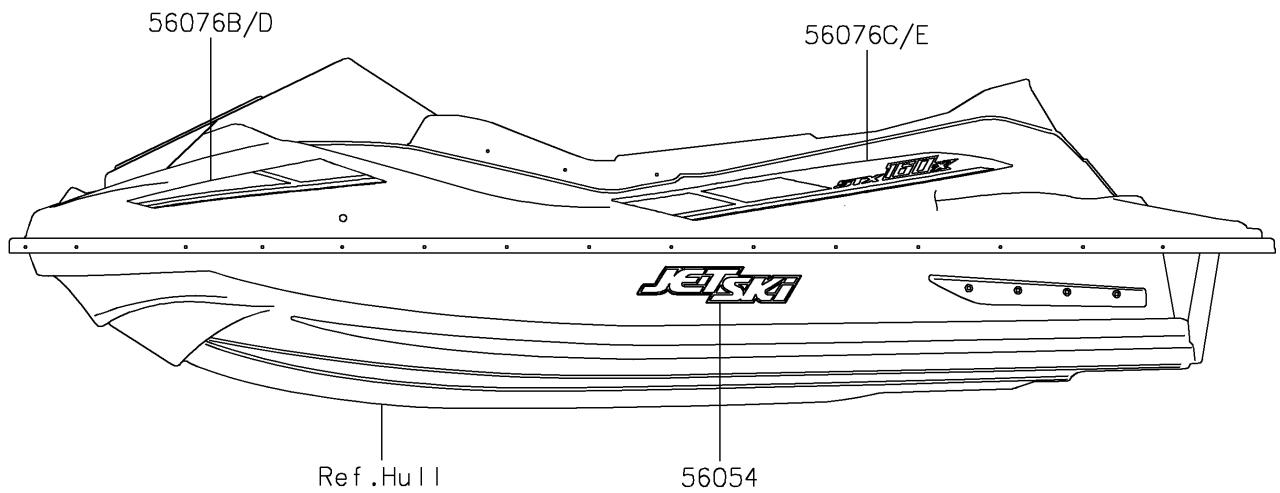

2022 JET SKI® STX® 160X PARTS DIAGRAM

Decals(SNFNN)

F3880

2022 JET SKI® STX® 160X PARTS LIST

Decals(SNFNN)

ITEM NAME	PART NUMBER	QUANTITY
MARK,IMMOBILIZER (Ref # 56052)	56052-3878	1
MARK,HULL,JETSKI (Ref # 56054)	56054-2944	2
PATTERN,HATCH COVER,LH (Ref # 56076)	56076-2419	1
PATTERN,HATCH COVER,RH (Ref # 56076A)	56076-2420	1
PATTERN,DECK,LH,FR (Ref # 56076B)	56076-2421	1
PATTERN,DECK,LH,RR (Ref # 56076C)	56076-2422	1
PATTERN,DECK,RH,FR (Ref # 56076D)	56076-2423	1
PATTERN,DECK,RH,RR (Ref # 56076E)	56076-2424	1