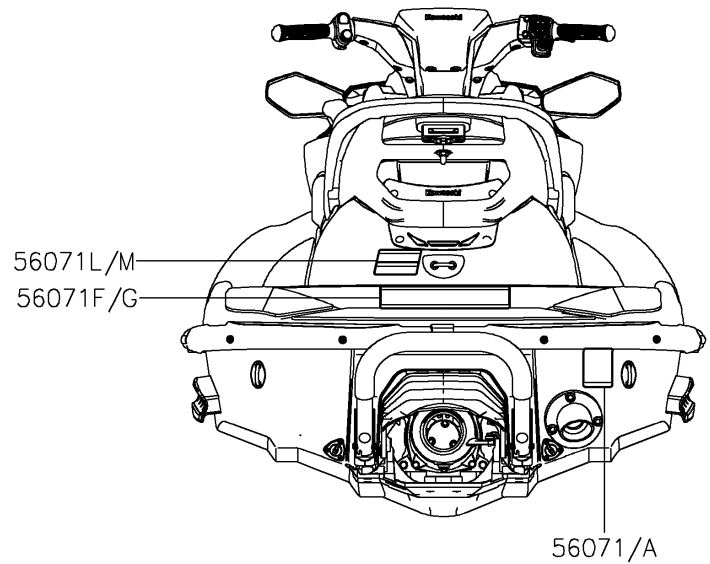

2022 JET SKI® STX® 160X PARTS DIAGRAM

Labels

F3183

2022 JET SKI® STX® 160X PARTS LIST

Labels

ITEM NAME	PART NUMBER	QUANTITY
LABEL,FIRE EXTINGUISHER (Ref # 56030)	56030-3755	1
LABEL,FIRE EXTINGUISHER (Ref # 56030A)	56030-3757	1
LABEL,REVERSE (Ref # 56030B)	56030-3815	1
LABEL,REVERSE (Ref # 56030C)	56030-3816	1
LABEL-WARNING,RIGHTING (Ref # 56071)	56071-0398	1
LABEL-WARNING,RIGHTING (Ref # 56071A)	56071-0399	1
LABEL-WARNING,GRAB,HANDLE,STEP (Ref # 56071B)	56071-0402	1
LABEL-WARNING,GRAB,HANDLE,STEP (Ref # 56071C)	56071-0403	1
LABEL-WARNING,FUEL SUPPLY (Ref # 56071D)	56071-0424	1
LABEL-WARNING,FUEL SUPPLY (Ref # 56071E)	56071-0425	1
LABEL-WARNING,RIDER SAFETY (Ref # 56071F)	56071-0843	1
LABEL-WARNING,RIDER SAFETY (Ref # 56071G)	56071-0844	1
LABEL-WARNING,HELM (Ref # 56071H)	56071-0846	1
LABEL-WARNING,HELM (Ref # 56071I)	56071-0847	1
LABEL-WARNING,READ AND FOLLOW (Ref # 56071J)	56071-0880	1
LABEL-WARNING,READ AND FOLLOW (Ref # 56071K)	56071-0884	1
LABEL-WARNING,REBOARDING (Ref # 56071L)	56071-0904	1
LABEL-WARNING,REBOARDING (Ref # 56071M)	56071-0905	1