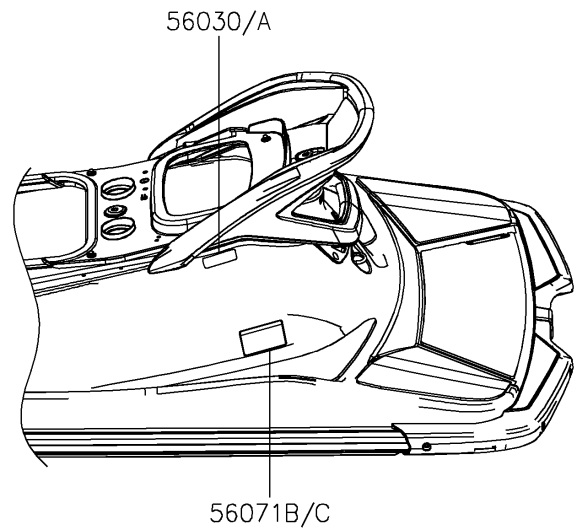

2022 JET SKI® STX® 160X PARTS DIAGRAM

Labels

F3183

2022 JET SKI® STX® 160X PARTS LIST

Labels

ITEM NAME	PART NUMBER	QUANTITY
LABEL,FIRE EXTINGUISHER (Ref # 56030)	56030-3755	1
LABEL,FIRE EXTINGUISHER (Ref # 56030A)	56030-3757	1
LABEL,REVERSE (Ref # 56030B)	56030-3815	1
LABEL,REVERSE (Ref # 56030C)	56030-3816	1
LABEL-WARNING,RIGHTING (Ref # 56071)	56071-0398	1
LABEL-WARNING,RIGHTING (Ref # 56071A)	56071-0399	1
LABEL-WARNING,GRAB,HANDLE,STEP (Ref # 56071B)	56071-0402	1
LABEL-WARNING,GRAB,HANDLE,STEP (Ref # 56071C)	56071-0403	1
LABEL-WARNING,FUEL SUPPLY (Ref # 56071D)	56071-0424	1
LABEL-WARNING,FUEL SUPPLY (Ref # 56071E)	56071-0425	1
LABEL-WARNING,RIDER SAFETY (Ref # 56071F)	56071-0843	1
LABEL-WARNING,RIDER SAFETY (Ref # 56071G)	56071-0844	1
LABEL-WARNING,HELM (Ref # 56071H)	56071-0846	1
LABEL-WARNING,HELM (Ref # 56071I)	56071-0847	1
LABEL-WARNING,READ AND FOLLOW (Ref # 56071J)	56071-0880	1
LABEL-WARNING,READ AND FOLLOW (Ref # 56071K)	56071-0884	1
LABEL-WARNING,REBOARDING (Ref # 56071L)	56071-0904	1
LABEL-WARNING,REBOARDING (Ref # 56071M)	56071-0905	1