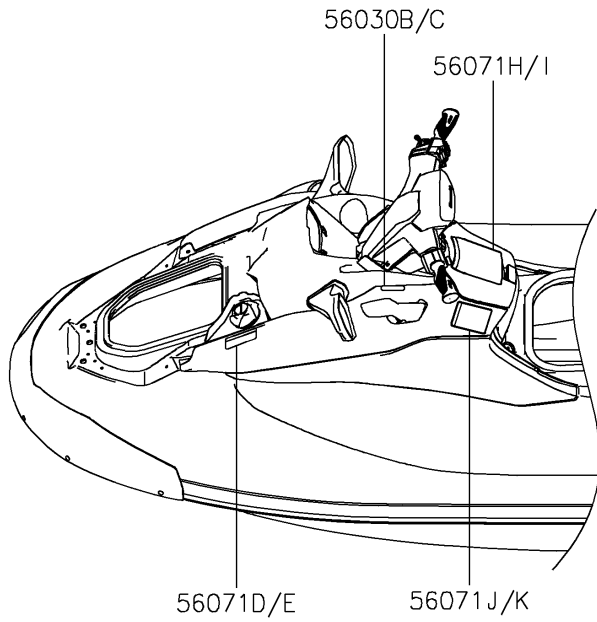

2022 JET SKI® STX® 160X PARTS DIAGRAM

Labels

F3183

2022 JET SKI® STX® 160X PARTS LIST

Labels

ITEM NAME	PART NUMBER	QUANTITY
LABEL,FIRE EXTINGUISHER (Ref # 56030)	56030-3755	1
LABEL,FIRE EXTINGUISHER (Ref # 56030A)	56030-3757	1
LABEL,REVERSE (Ref # 56030B)	56030-3815	1
LABEL,REVERSE (Ref # 56030C)	56030-3816	1
LABEL-WARNING,RIGHTING (Ref # 56071)	56071-0398	1
LABEL-WARNING,RIGHTING (Ref # 56071A)	56071-0399	1
LABEL-WARNING,GRAB,HANDLE,STEP (Ref # 56071B)	56071-0402	1
LABEL-WARNING,GRAB,HANDLE,STEP (Ref # 56071C)	56071-0403	1
LABEL-WARNING,FUEL SUPPLY (Ref # 56071D)	56071-0424	1
LABEL-WARNING,FUEL SUPPLY (Ref # 56071E)	56071-0425	1
LABEL-WARNING,RIDER SAFETY (Ref # 56071F)	56071-0843	1
LABEL-WARNING,RIDER SAFETY (Ref # 56071G)	56071-0844	1
LABEL-WARNING,HELM (Ref # 56071H)	56071-0846	1
LABEL-WARNING,HELM (Ref # 56071I)	56071-0847	1
LABEL-WARNING,READ AND FOLLOW (Ref # 56071J)	56071-0880	1
LABEL-WARNING,READ AND FOLLOW (Ref # 56071K)	56071-0884	1
LABEL-WARNING,REBOARDING (Ref # 56071L)	56071-0904	1
LABEL-WARNING,REBOARDING (Ref # 56071M)	56071-0905	1