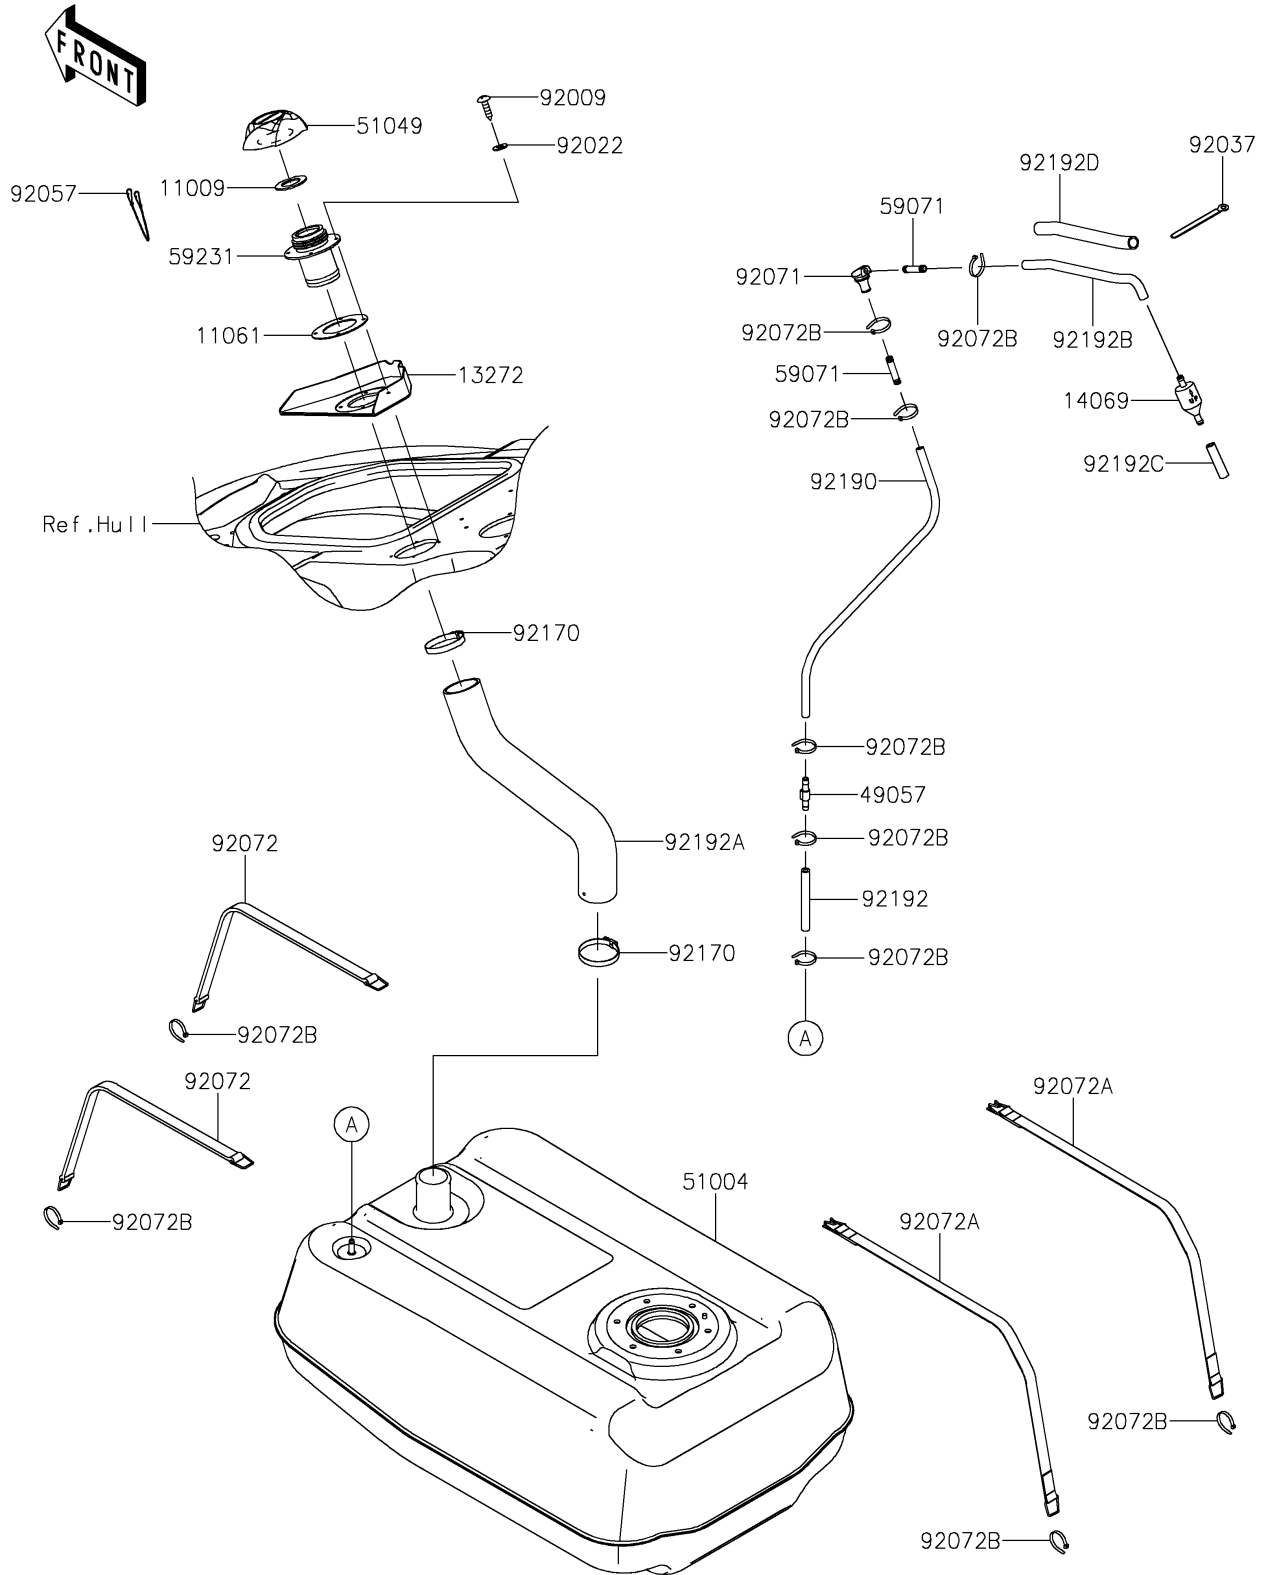

2022 JET SKI® STX® 160X PARTS DIAGRAM

Fuel Tank

F3173

2022 JET SKI® STX® 160X PARTS LIST

Fuel Tank

ITEM NAME	PART NUMBER	QUANTITY
-----------	-------------	----------