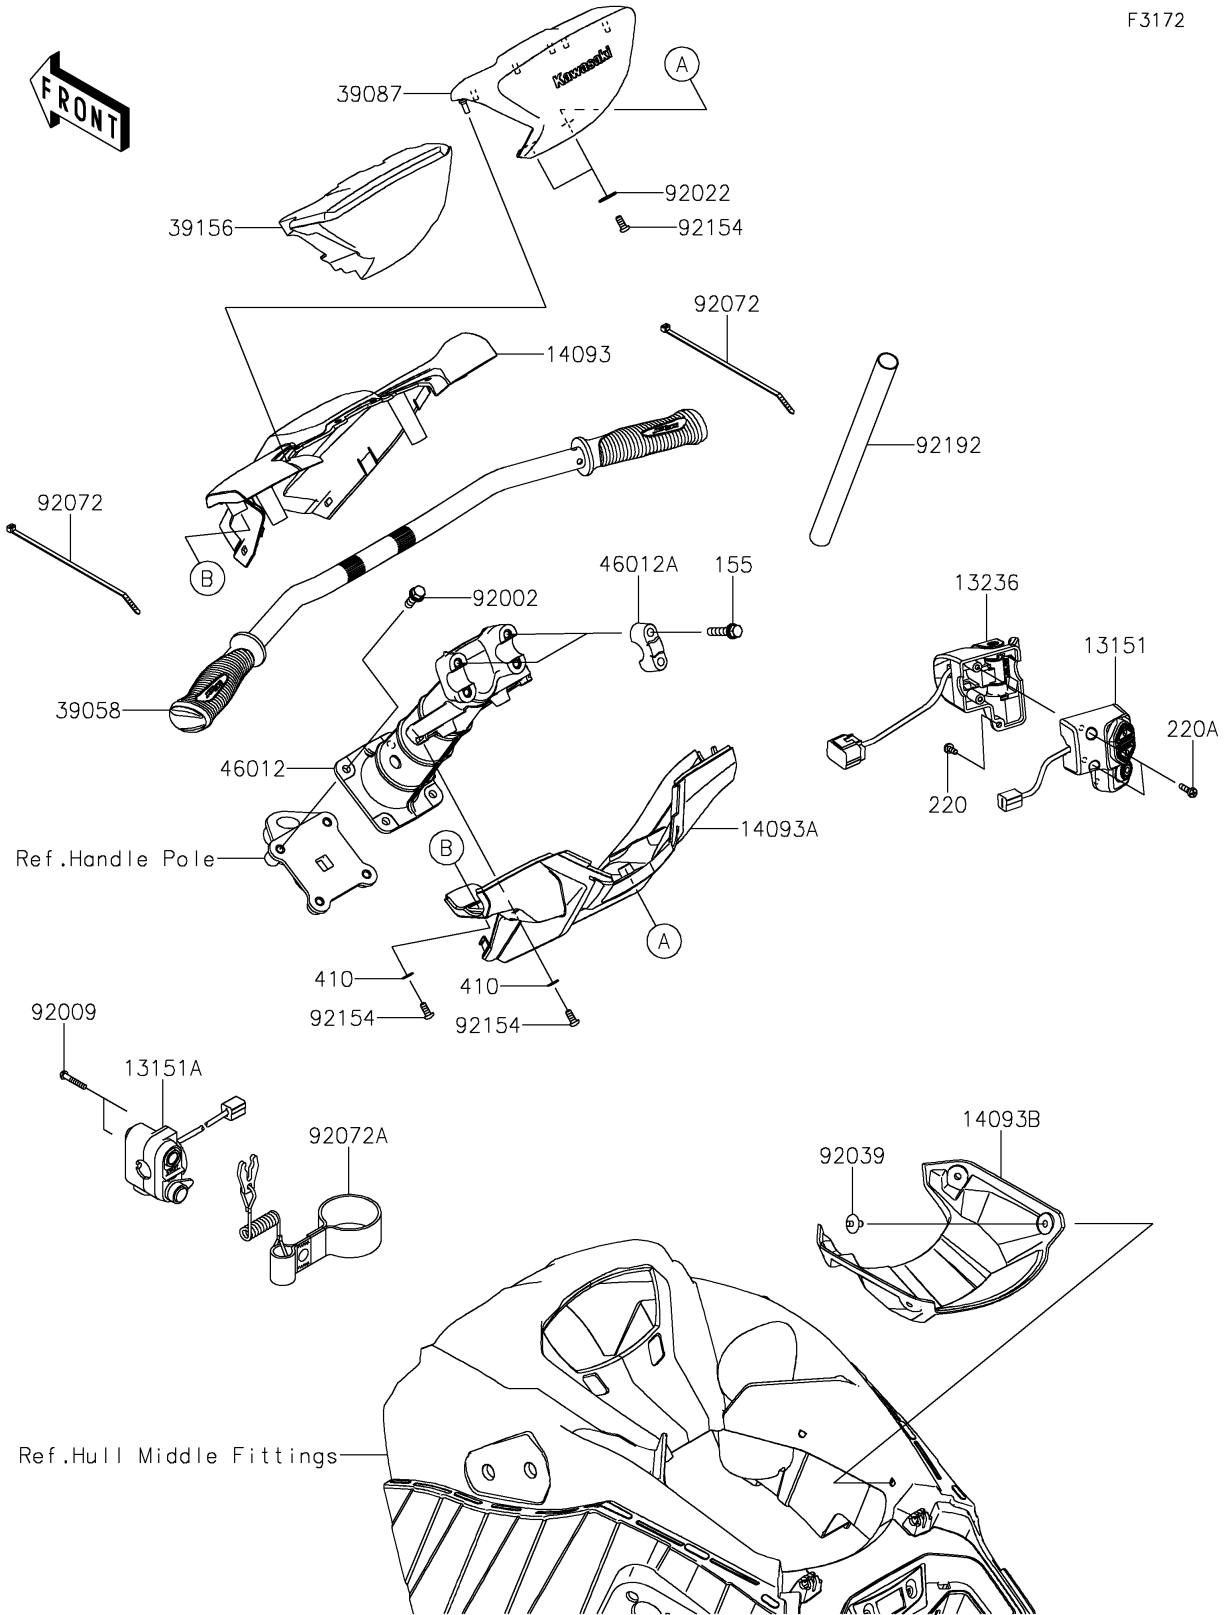

2022 JET SKI® STX® 160X PARTS DIAGRAM

Handlebar

F3172

2022 JET SKI® STX® 160X PARTS LIST

Handlebar

ITEM NAME	PART NUMBER	QUANTITY
SWITCH-COMP (Ref # 13151)	13151-0587	1
SWITCH-COMP,STOP&START (Ref # 13151A)	13151-3722	1
LEVER-COMP,THROTTLE (Ref # 13236)	13236-0820	1
COVER,HOLDER,FR (Ref # 14093)	14093-0900	1
COVER,HOLDER,RR (Ref # 14093A)	14093-0901	1
COVER,HANDLE POLE (Ref # 14093B)	14093-1270	1
HANDLE-COMP,L.GREEN (Ref # 39058)	39058-0041-290	1
PAD-HANDLE,L.GREEN (Ref # 39087)	39087-0014-290	1
PAD,INNER (Ref # 39156)	39156-2457	1
HOLDER-HANDLE (Ref # 46012)	46012-0394	1
HOLDER-HANDLE,UPP (Ref # 46012A)	46012-3720	2
BOLT,8X25 (Ref # 92002)	92002-3774	4
SCREW,5X30 (Ref # 92009)	92009-3836	2
WASHER,6.5X20X1.5 (Ref # 92022)	92022-3710	2
RIVET (Ref # 92039)	92039-3785	4
BAND,L=188.85 (Ref # 92072)	92072-0105	2
BAND,TETHER SWITCH (Ref # 92072A)	92072-0891	1
BOLT,SOCKET,6X14 (Ref # 92154)	92154-3988	8
TUBE,35X37X200 (Ref # 92192)	92192-1990	1
BOLT-WSP-SMALL,8X40 (Ref # 155)	155R0840	4
SCREW-PAN-CROS,5X14 (Ref # 220)	220R0514	1
SCREW-PAN-CROS,5X25 (Ref # 220A)	220R0525	2
WASHER-PLAIN-SMALL,6MM (Ref # 410)	410S0600	6