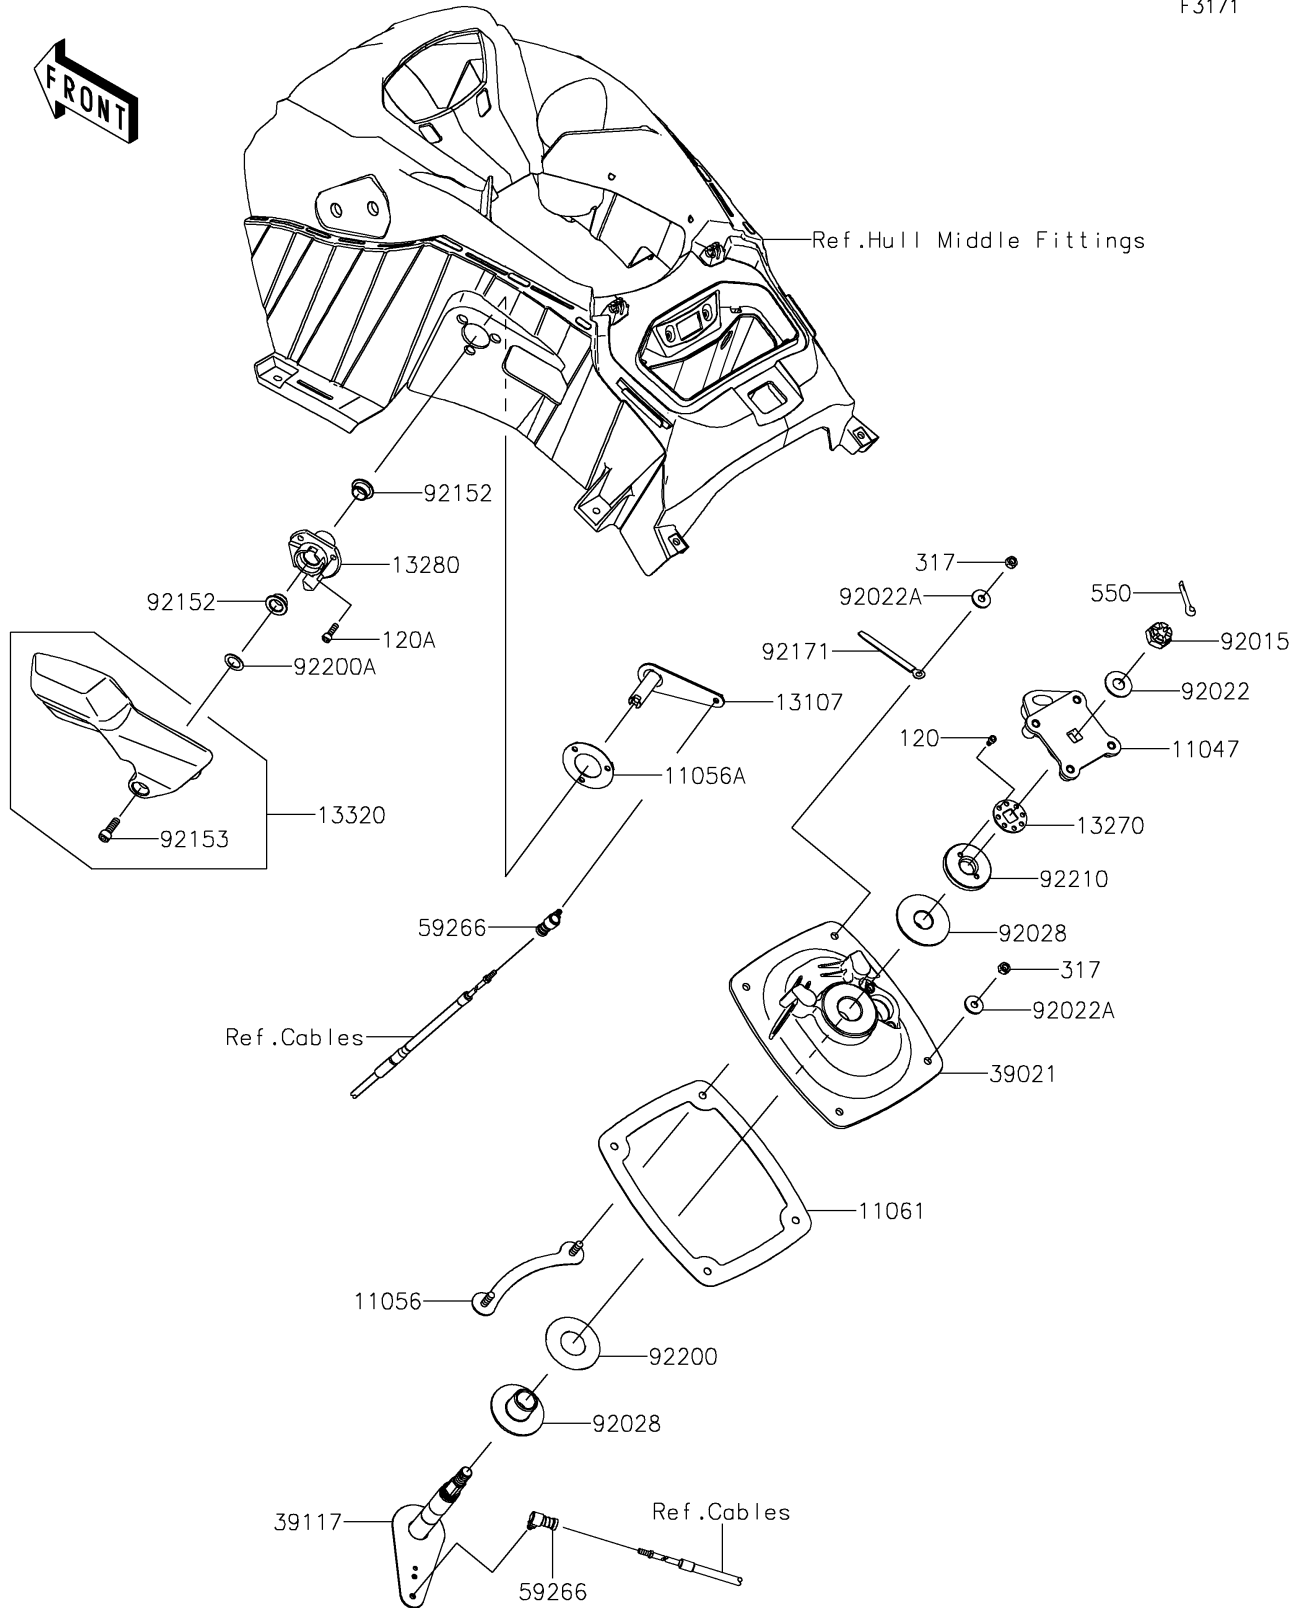

2022 JET SKI® STX® 160X PARTS DIAGRAM

Handle Pole

F3171

2022 JET SKI® STX® 160X PARTS LIST

Handle Pole

ITEM NAME	PART NUMBER	QUANTITY
BRACKET,HANDLE HOLDER (Ref # 11047)	11047-3759	1
BRACKET,HANDLE POLE BRACKET (Ref # 11056)	11056-3712	2
BRACKET (Ref # 11056A)	11056-3713	1
GASKET,HANDLE POLE BRACKET (Ref # 11061)	11061-3739	1
SHAFT (Ref # 13107)	13107-3799	1
PLATE,STEERING NUT (Ref # 13270)	13270-3808	1
HOLDER (Ref # 13280)	13280-0790	1
LEVER-ASSY,REVERSE (Ref # 13320)	13320-0027	1
BRACKET-HANDLE POLE (Ref # 39021)	39021-3716	1
SHAFT-STRG (Ref # 39117)	39117-0011	1
JOINT-BALL (Ref # 59266)	59266-3707	2
NUT,CASTLE,14MM (Ref # 92015)	92015-3805	1
WASHER,15X34X2.0 (Ref # 92022)	92022-3738	1
WASHER,8.4X23X2.5 (Ref # 92022A)	92022-3744	4
BUSHING,STEERING (Ref # 92028)	92028-3748	2
COLLAR (Ref # 92152)	92152-3748	2
BOLT,SOCKET,8X25 (Ref # 92153)	92153-3739	1
CLAMP,L=150 (Ref # 92171)	92171-3717	1
WASHER,32.5X70X2 (Ref # 92200)	92200-3718	1
WASHER,16.5X25X1 (Ref # 92200A)	92200-3800	1
NUT,STEERING SHAFT,22MM (Ref # 92210)	92210-3800	1
BOLT-SOCKET,5X10 (Ref # 120)	120R0510	2
BOLT-SOCKET,6X20 (Ref # 120A)	120R0620	3
NUT-HEX-SMALL,8MM (Ref # 317)	317R0800	4
PIN-COTTER,3X35 (Ref # 550)	550S3035	1