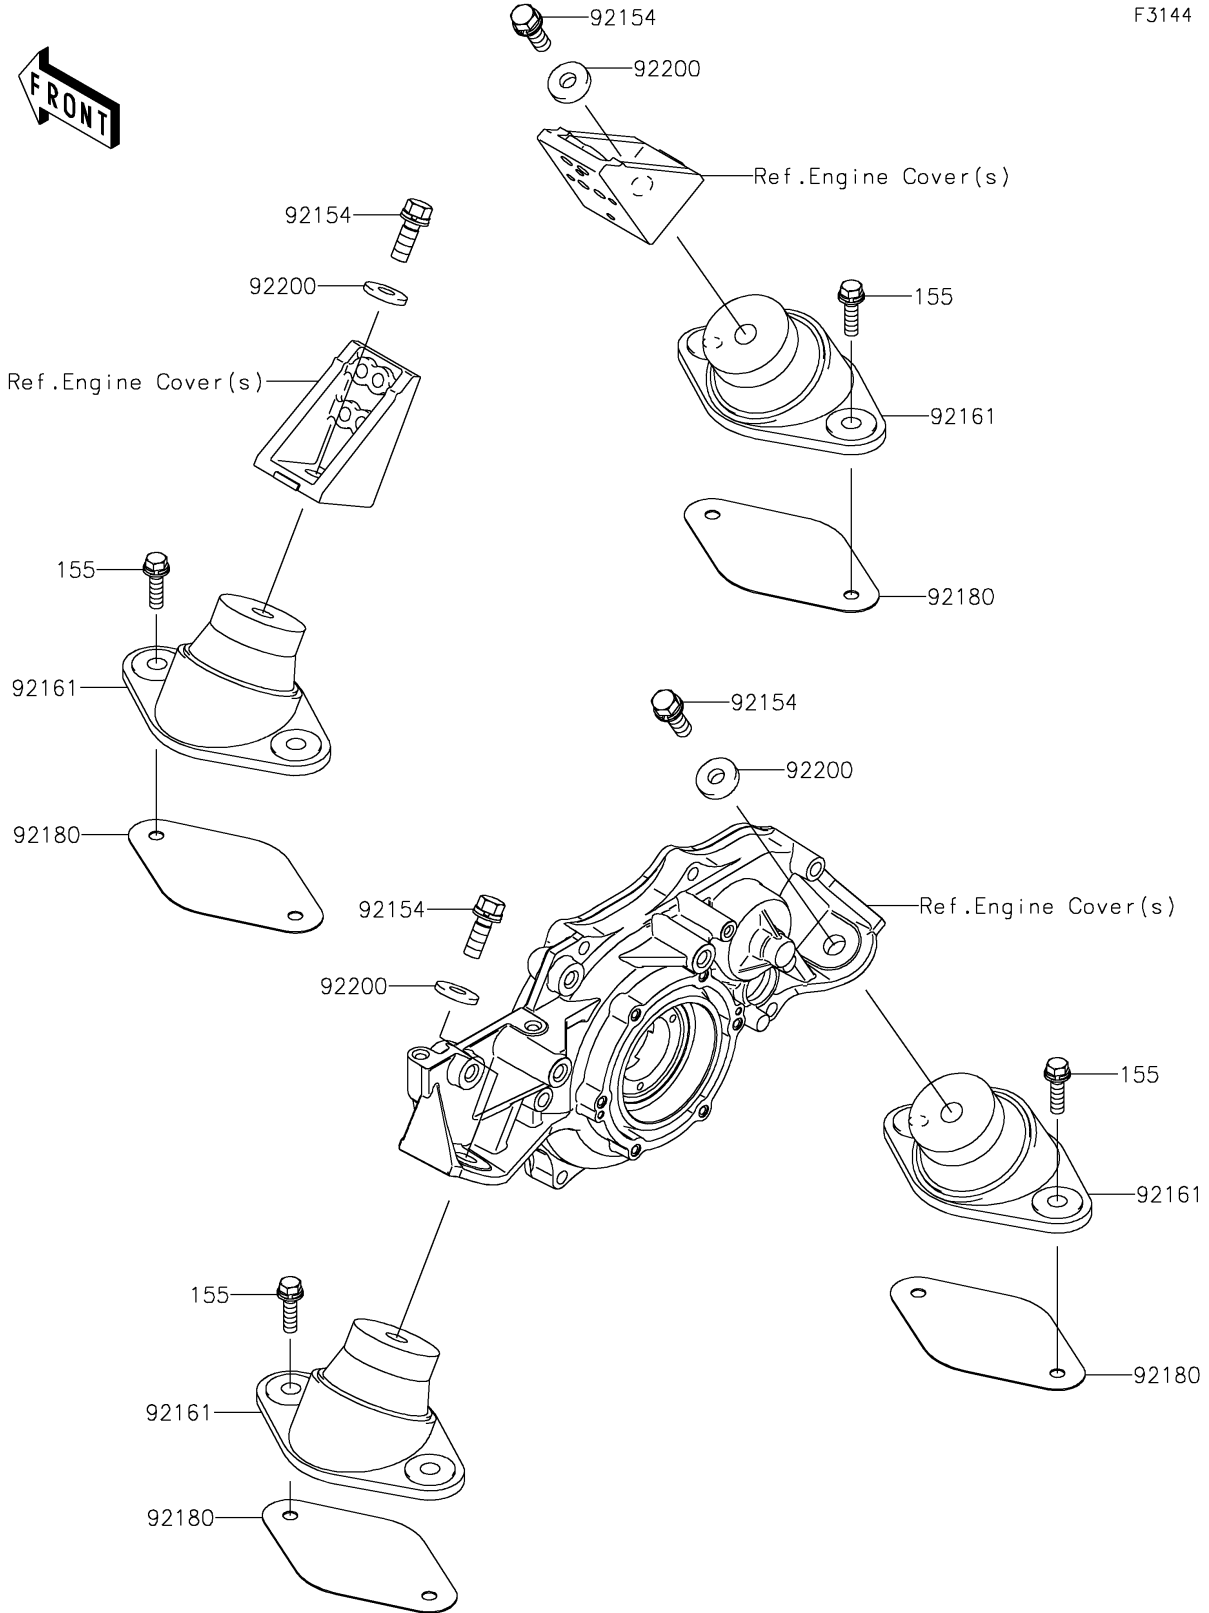

2022 JET SKI® STX® 160X PARTS DIAGRAM

Engine Mount

F3144

2022 JET SKI® STX® 160X PARTS LIST

Engine Mount

ITEM NAME	PART NUMBER	QUANTITY
BOLT,WSP,10X30 (Ref # 92154)	92154-3715	4
DAMPER,ENGINE MOUNT (Ref # 92161)	92161-3789	4
SHIM,T=1.0 (Ref # 92180)	92180-3716	AR
WASHER,10.5X26X4 (Ref # 92200)	92200-3798	4
BOLT-WSP-SMALL,8X30 (Ref # 155)	155R0830	8