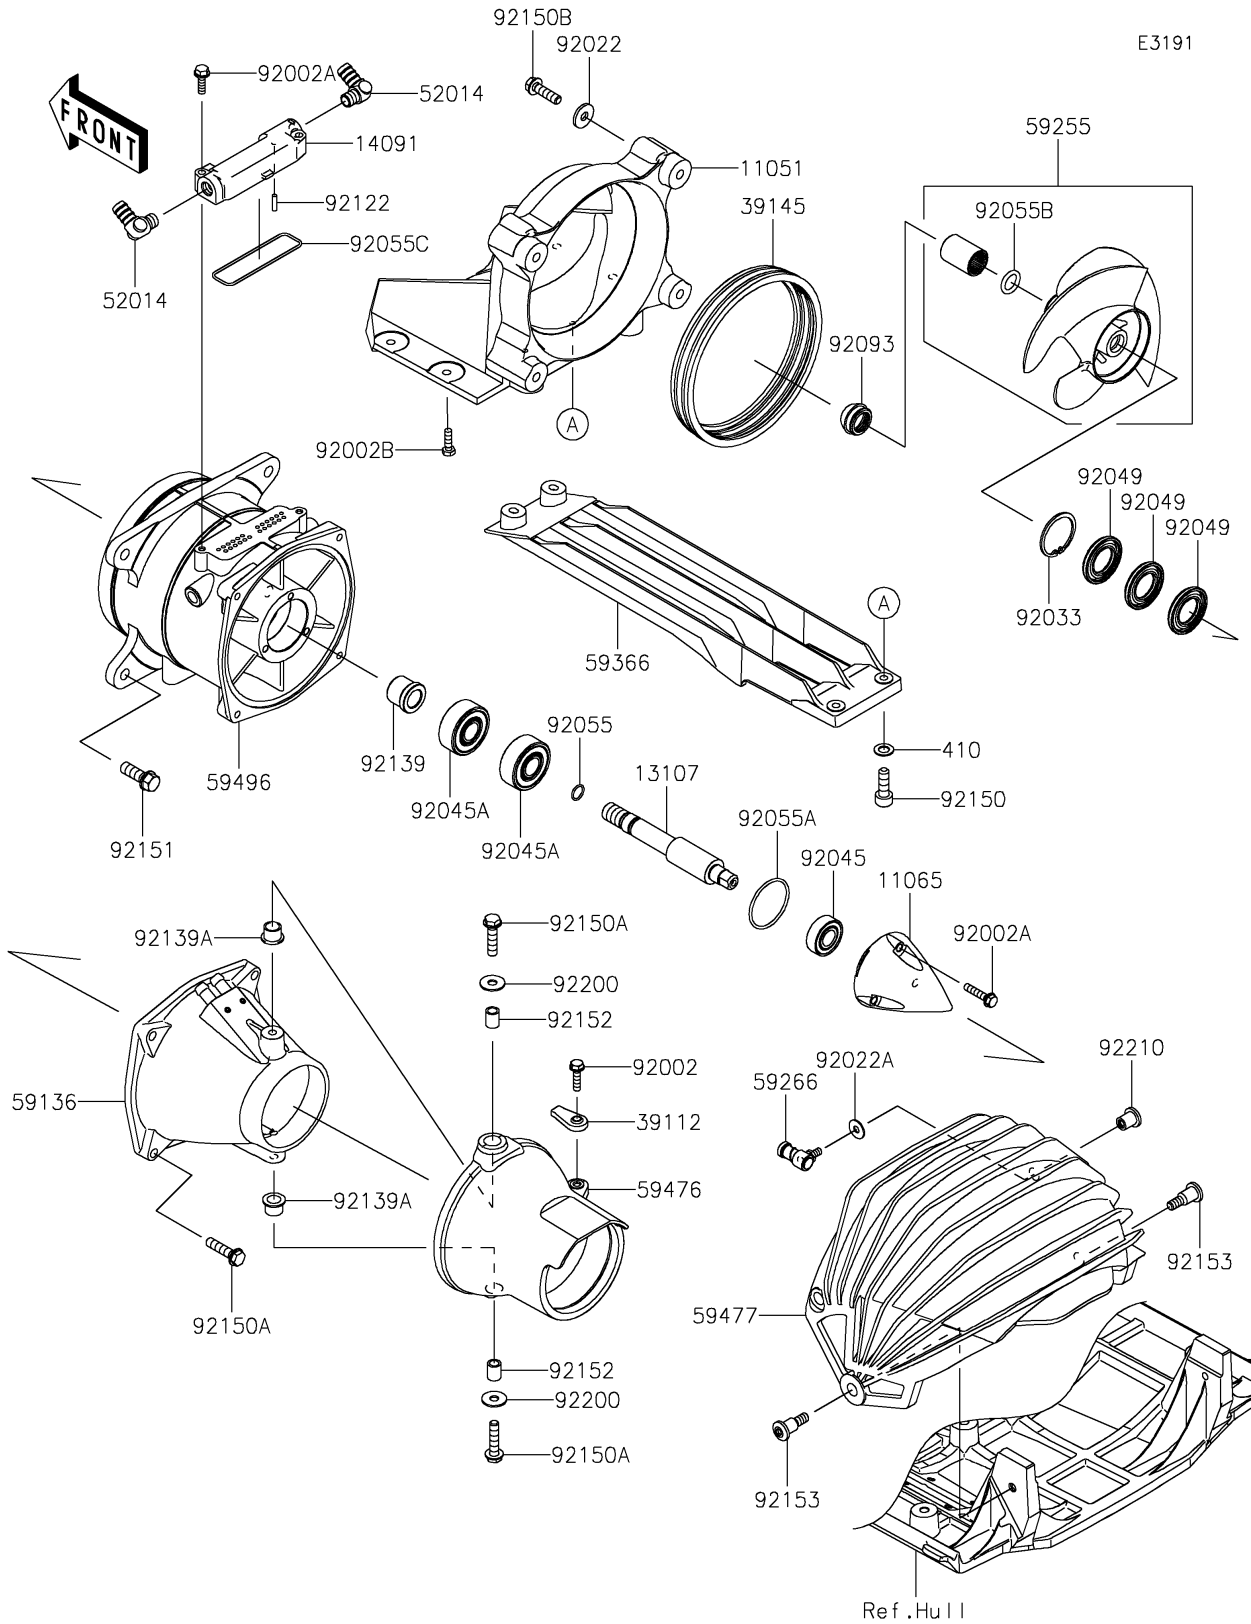

# 2022 JET SKI® STX® 160X PARTS DIAGRAM

## Jet Pump

# 2022 JET SKI® STX® 160X PARTS LIST

Jet Pump

ITEM NAME	PART NUMBER	QUANTITY
-----------	-------------	----------