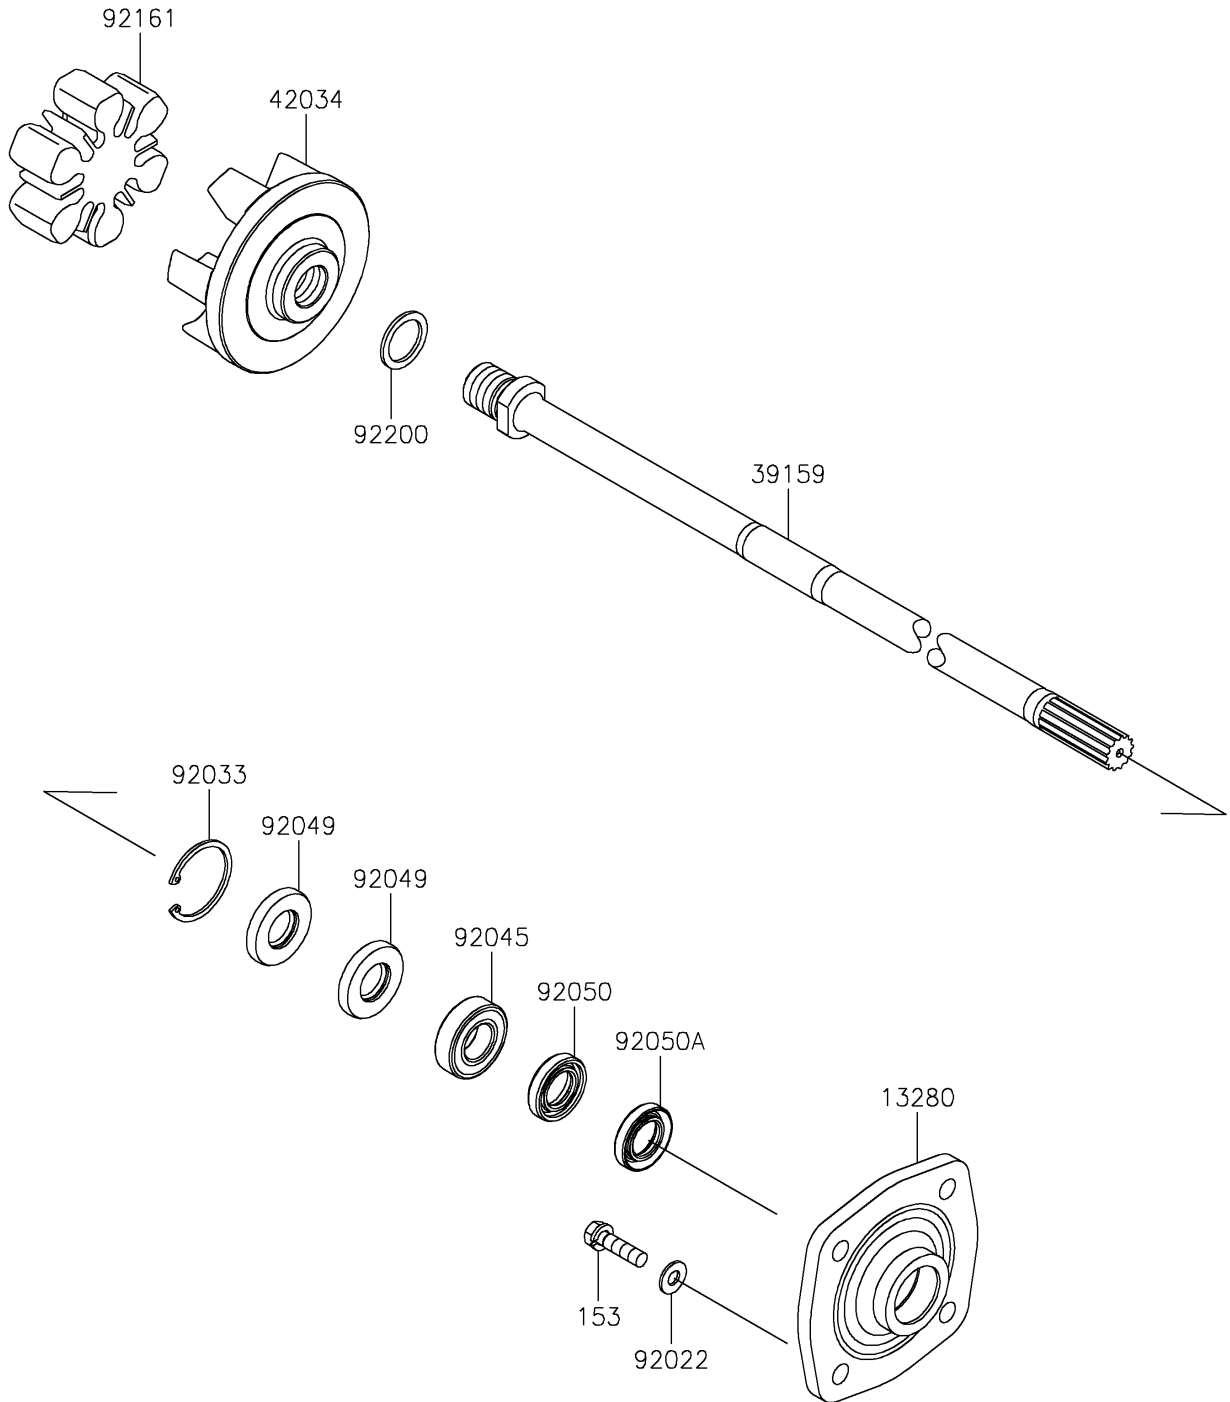

# 2022 JET SKI® STX® 160X PARTS DIAGRAM

Drive Shaft

E3134

## 2022 JET SKI® STX® 160X PARTS LIST

### Drive Shaft

ITEM NAME	PART NUMBER	QUANTITY
HOLDER (Ref # 13280)	13280-3756	1
SHAFT-DRIVE (Ref # 39159)	39159-3739	1
COUPLING (Ref # 42034)	42034-3711	1
WASHER,8.2X18X1.5 (Ref # 92022)	92022-1964	4
RING-SNAP,42MM (Ref # 92033)	92033-3713	1
BEARING-BALL,60042RD (Ref # 92045)	92045-3705	1
SEAL-OIL,S620426 (Ref # 92049)	92049-3707	2
SEAL-OIL,SCY20368 (Ref # 92050)	92050-502	1
SEAL-OIL,SC20367 (Ref # 92050A)	92050-503	1
DAMPER (Ref # 92161)	92161-3711	1
WASHER,24X32X2.0 (Ref # 92200)	92200-3739	1
BOLT-WS-SMALL,8X30 (Ref # 153)	153R0830	4