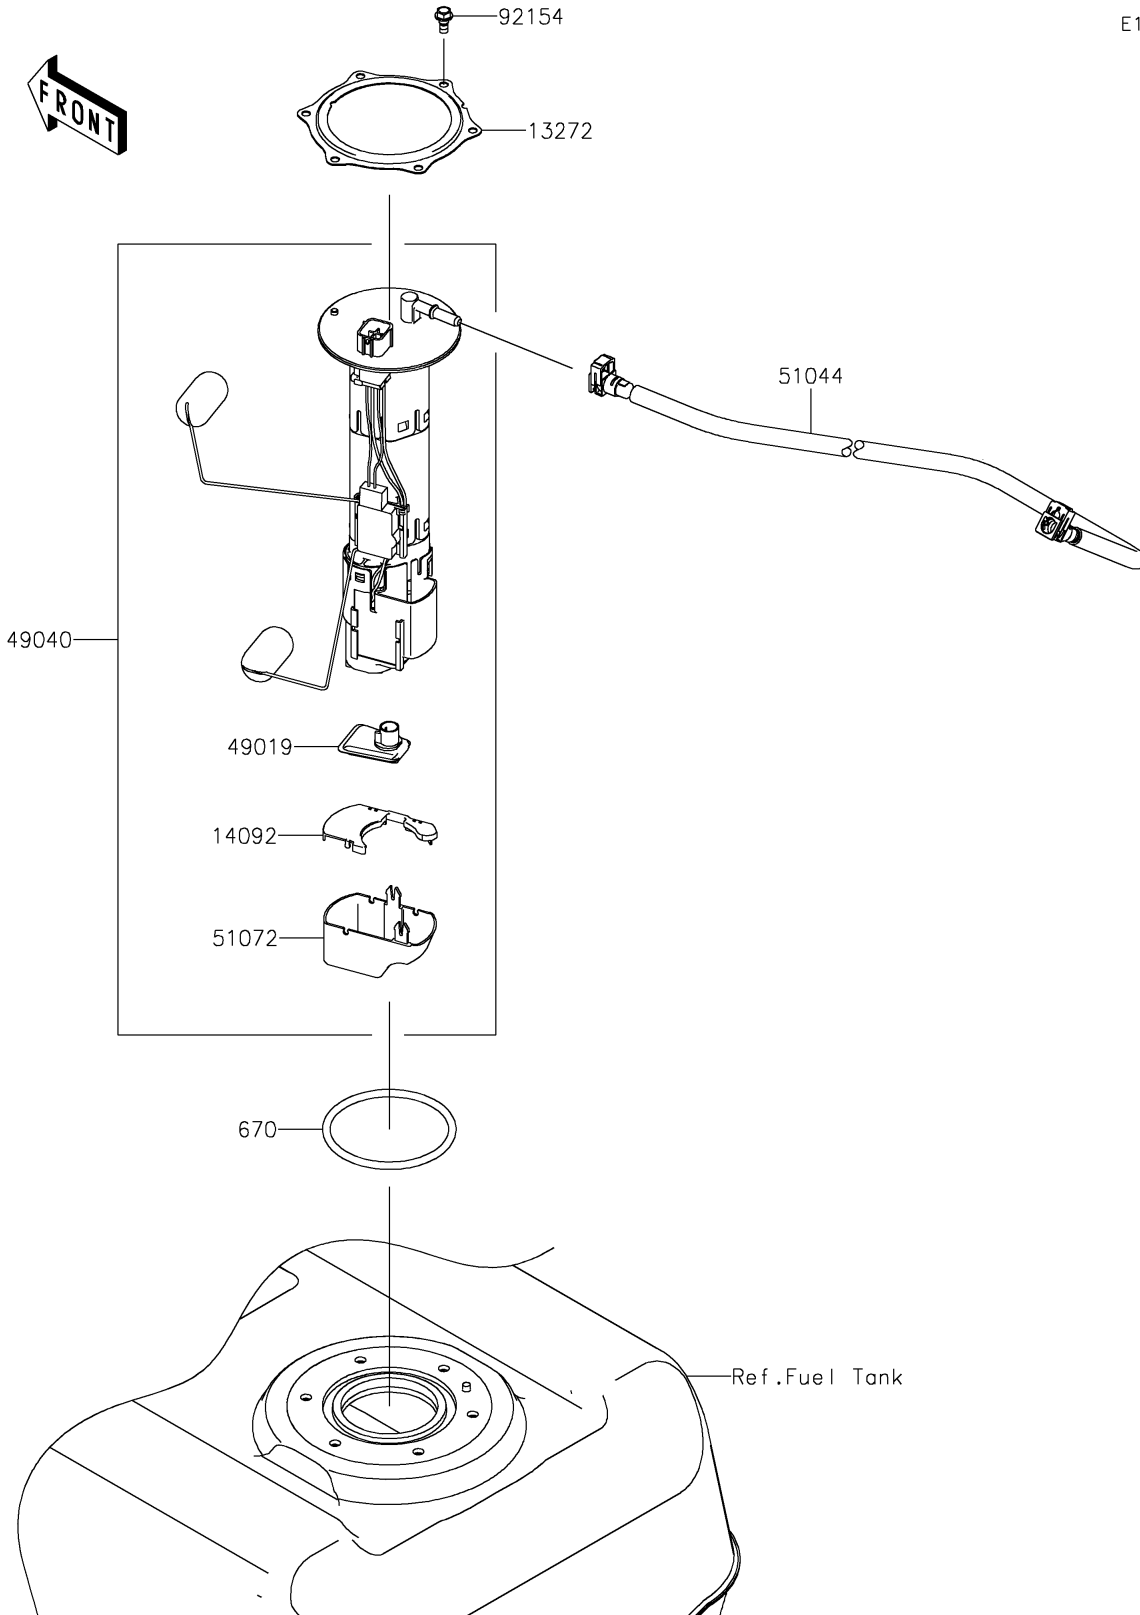

2022 JET SKI® STX® 160X PARTS DIAGRAM

Fuel Pump

E1520

2022 JET SKI® STX® 160X PARTS LIST

Fuel Pump

ITEM NAME	PART NUMBER	QUANTITY
PLATE (Ref # 13272)	13272-2589	1
COVER (Ref # 14092)	14092-1044	1
FILTER-FUEL (Ref # 49019)	49019-0013	1
PUMP-FUEL (Ref # 49040)	49040-0787	1
TUBE-ASSY (Ref # 51044)	51044-0914	1
CHAMBER-FUEL (Ref # 51072)	51072-0003	1
BOLT,FUEL PUMP (Ref # 92154)	92154-3856	6
O RING (Ref # 670)	670E5090	1