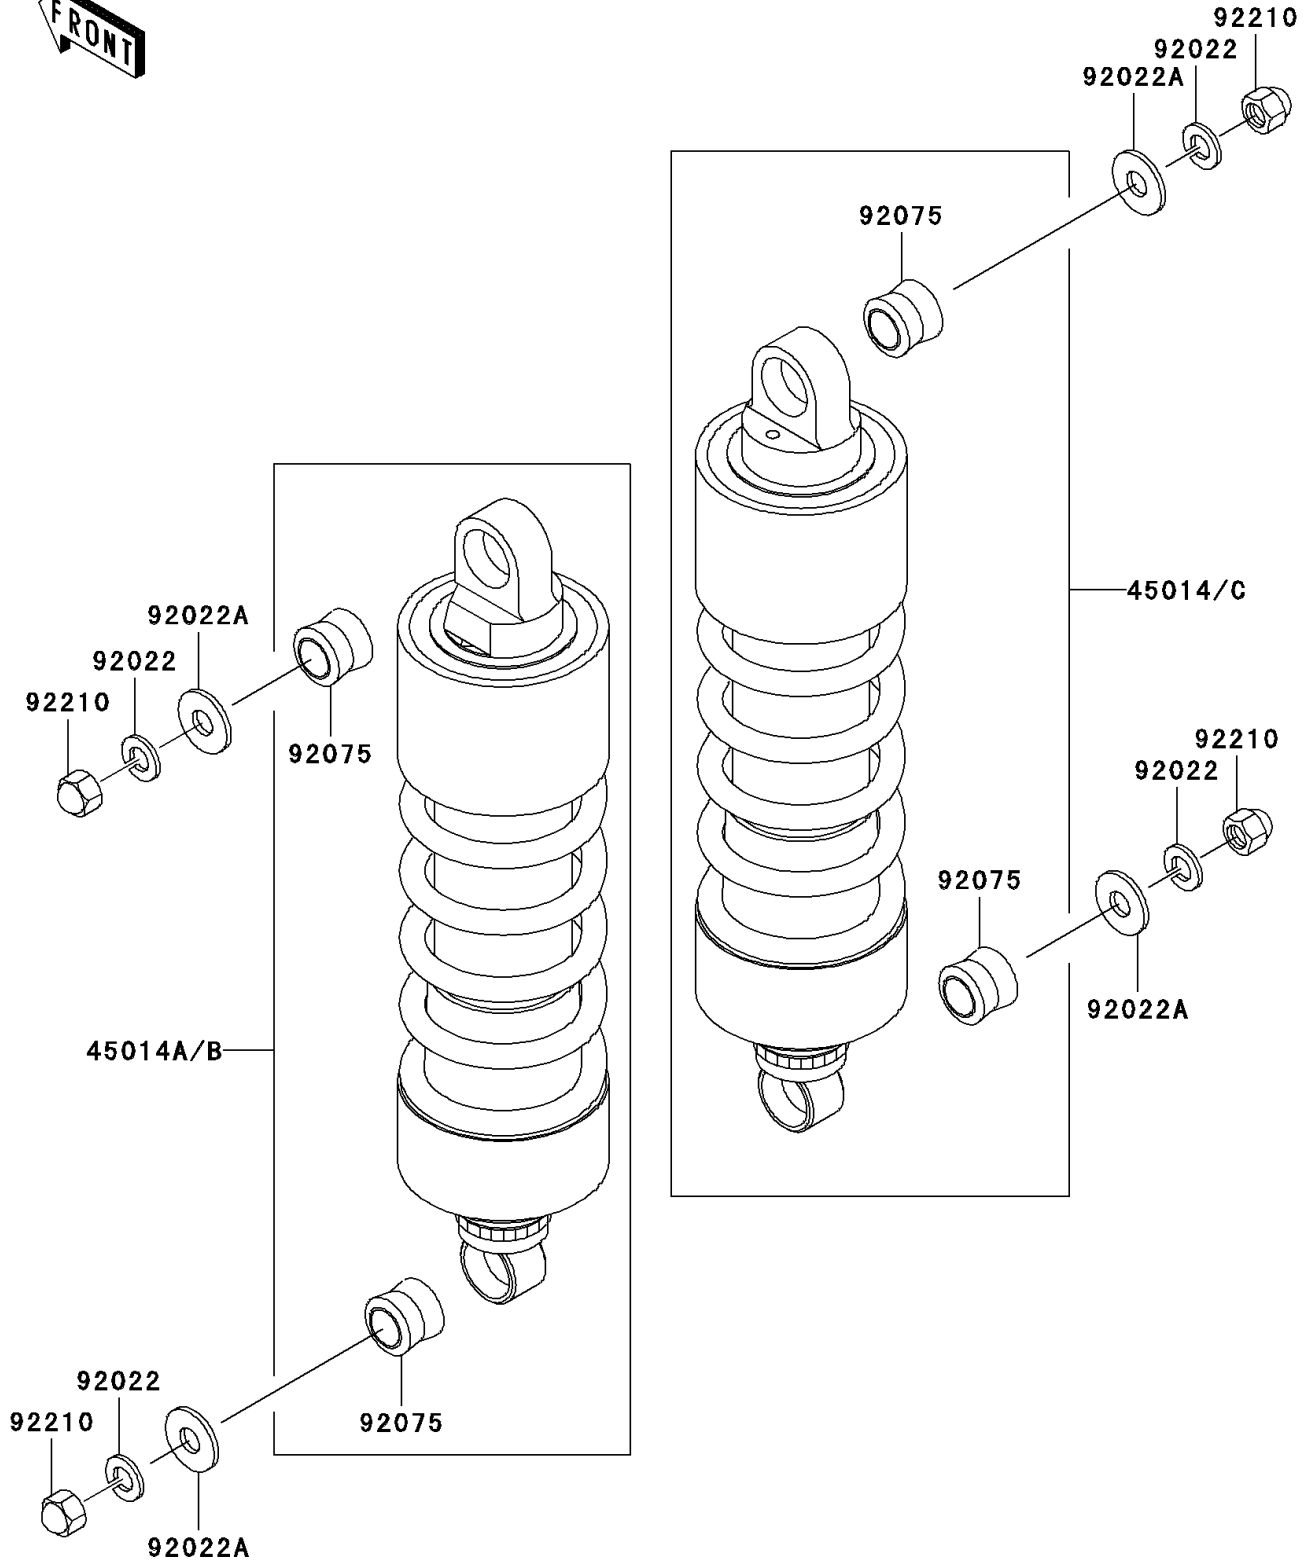

# 2002 Vulcan 1500 Classic Fi PARTS DIAGRAM

Suspension/Shock Absorber

F2151

### Suspension/Shock Absorber

ITEM NAME	PART NUMBER	QUANTITY
SHOCKABSORBER,LH (Ref # 45014B)	45014-1791	1
SHOCKABSORBER,RH (Ref # 45014C)	45014-1792	1
WASHER,SPRING,10MM (Ref # 92022)	92022-1540	4
WASHER,10.5X26X2.3 (Ref # 92022A)	92022-246	4
DAMPER,SHOCKABSORBER (Ref # 92075)	92075-1387	4
NUT,CAP,10MM (Ref # 92210)	92210-1128	4