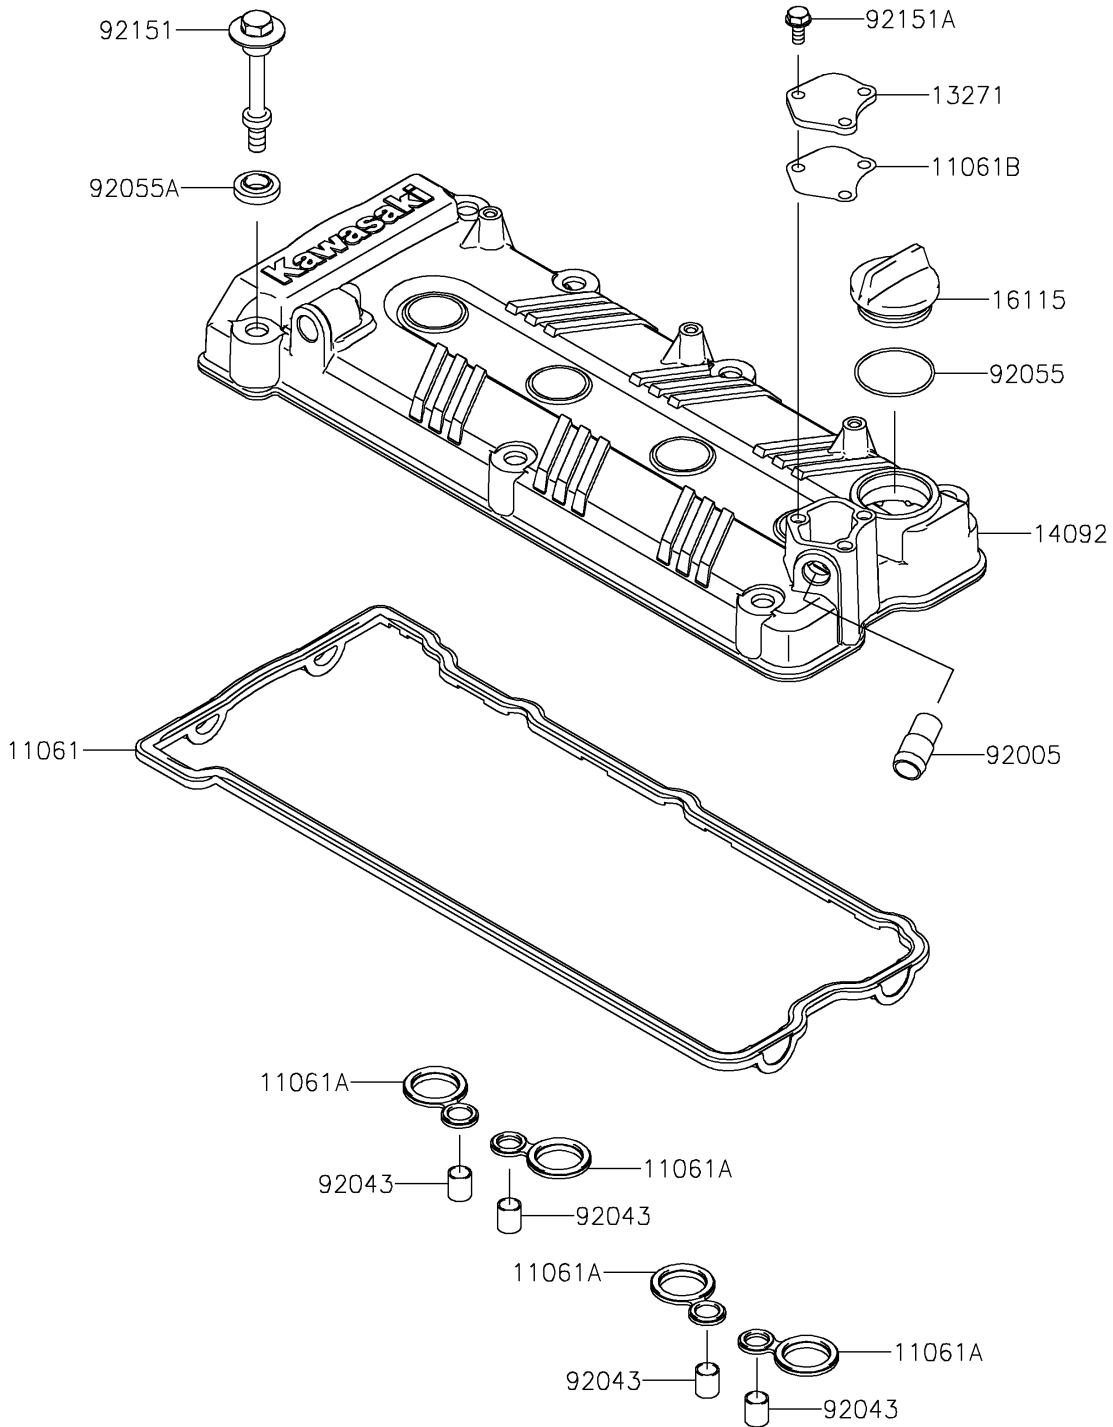

# 2022 JET SKI® STX® 160X PARTS DIAGRAM

## Cylinder Head Cover

E1112

### Cylinder Head Cover

ITEM NAME	PART NUMBER	QUANTITY
GASKET,HEAD COVER (Ref # 11061)	11061-0090	1
GASKET,SPARK PLUG HOLE (Ref # 11061A)	11061-0105	4
GASKET,PLATE (Ref # 11061B)	11061-0814	1
PLATE (Ref # 13271)	13271-3898	1
COVER,HEAD (Ref # 14092)	14092-0836	1
CAP-OIL FILLER (Ref # 16115)	16115-1064	1
FITTING (Ref # 92005)	92005-3741	1
PIN,10.1X12X14 (Ref # 92043)	92043-4009	4
RING-O,38X1.9 (Ref # 92055)	92055-1295	1
RING-O,HEAD COVER BOLT (Ref # 92055A)	92055-1352	7
BOLT,HEAD COVER (Ref # 92151)	92151-1221	7
BOLT,6X14 (Ref # 92151A)	92151-3788	3