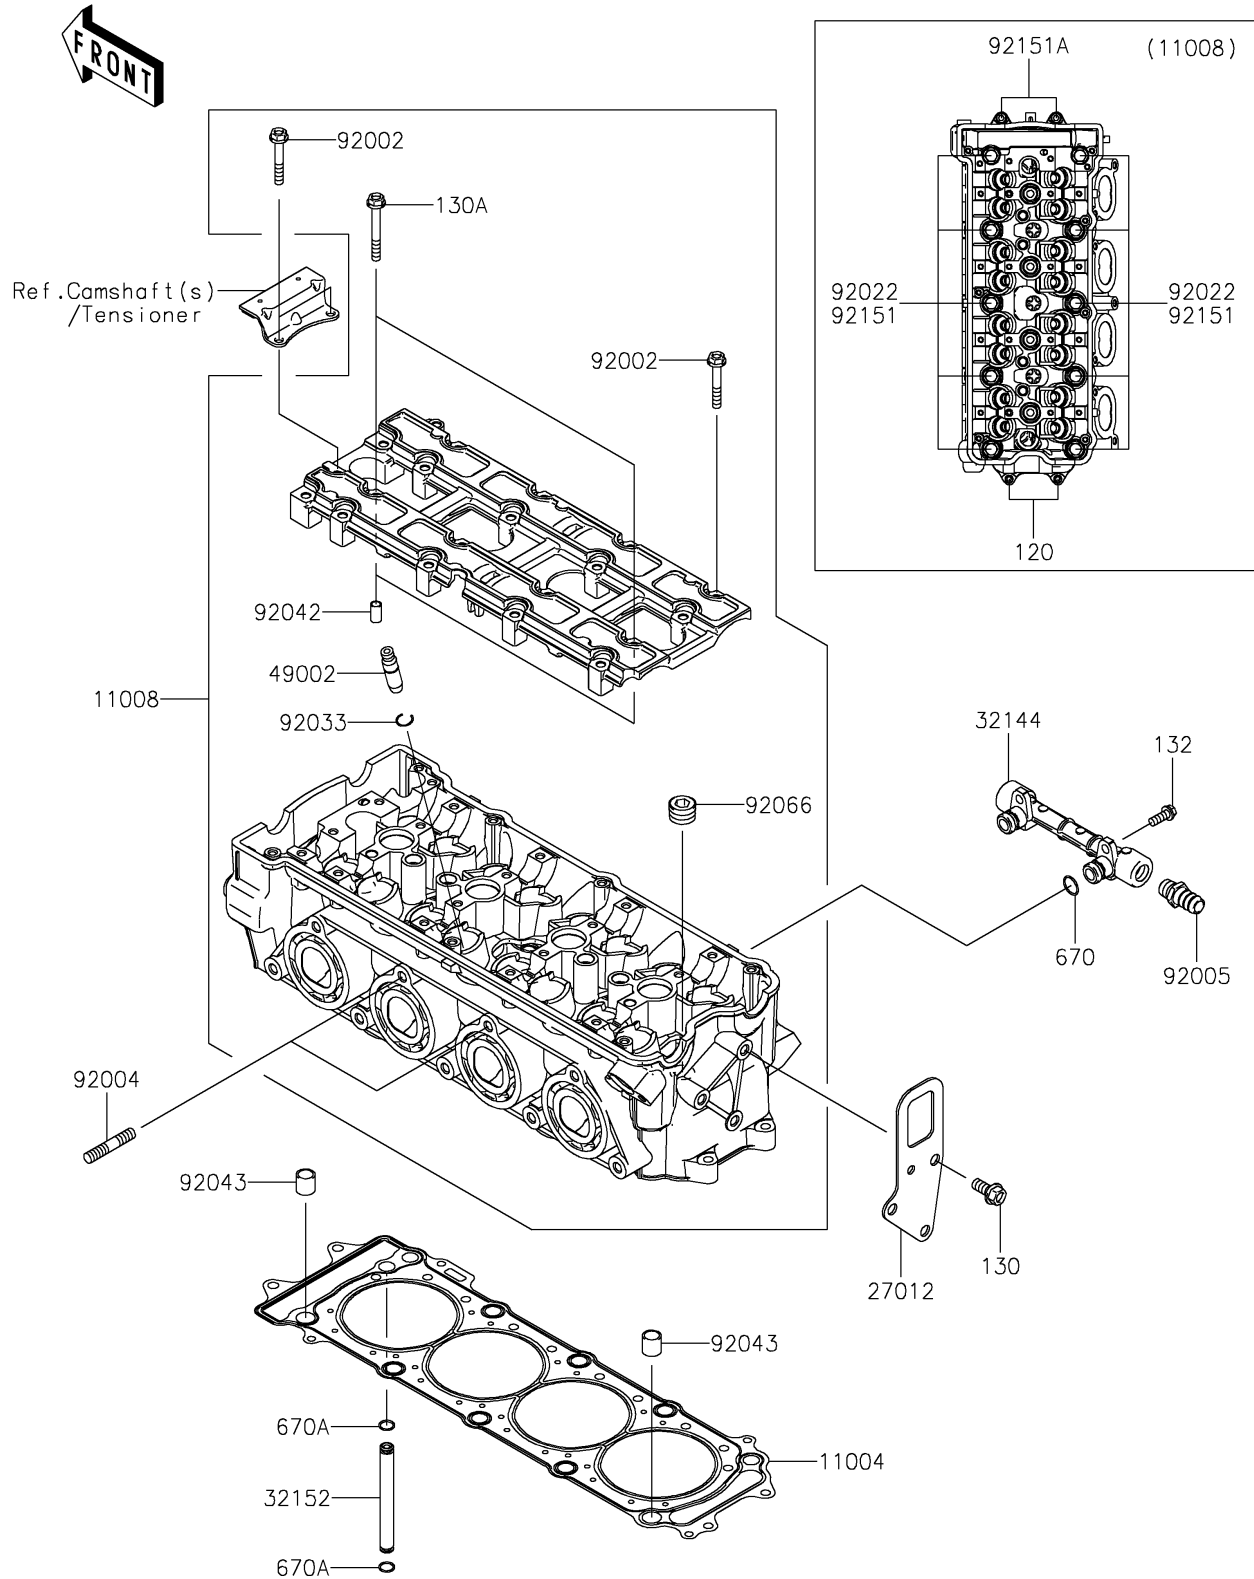

# 2022 JET SKI® STX® 160X PARTS DIAGRAM

Cylinder Head

E1111

### Cylinder Head

ITEM NAME	PART NUMBER	QUANTITY
GASKET-HEAD (Ref # 11004)	11004-3721	1
HEAD-COMP-CYLINDER (Ref # 11008)	11008-3709	1
HOOK,ENGINE,RR (Ref # 27012)	27012-3863	1
PIPE-ASSY (Ref # 32144)	32144-3709	1
PIPE,OIL (Ref # 32152)	32152-1544	1
GUIDE-VALVE (Ref # 49002)	49002-1140	16
BOLT,6X40 (Ref # 92002)	92002-1756	18
STUD,8X30 (Ref # 92004)	92004-3743	2
FITTING (Ref # 92005)	92005-3714	1
WASHER,11.5X20.5X1.6 (Ref # 92022)	92022-1720	10
RING-SNAP (Ref # 92033)	92033-1247	16
PIN,DOWEL,6.3X8X14 (Ref # 92042)	92042-007	2
PIN,14X14 (Ref # 92043)	92043-1593	2
PLUG,PT1/2X12.5 (Ref # 92066)	92066-0002	5
BOLT,11X168 (Ref # 92151)	92151-1513	10
BOLT,SOCKET,7X120 (Ref # 92151A)	92151-1804	2
BOLT-SOCKET,6X30 (Ref # 120)	120CD0630	2
BOLT-FLANGED,8X18 (Ref # 130)	130BD0818	3
BOLT-FLANGED,6X50 (Ref # 130A)	130CD0650	2
BOLT-FLANGED-SMALL,6X16 (Ref # 132)	132BD0616	2
O RING,12MM (Ref # 670)	670B2012	2
O RING,7MM (Ref # 670A)	670D1507	2