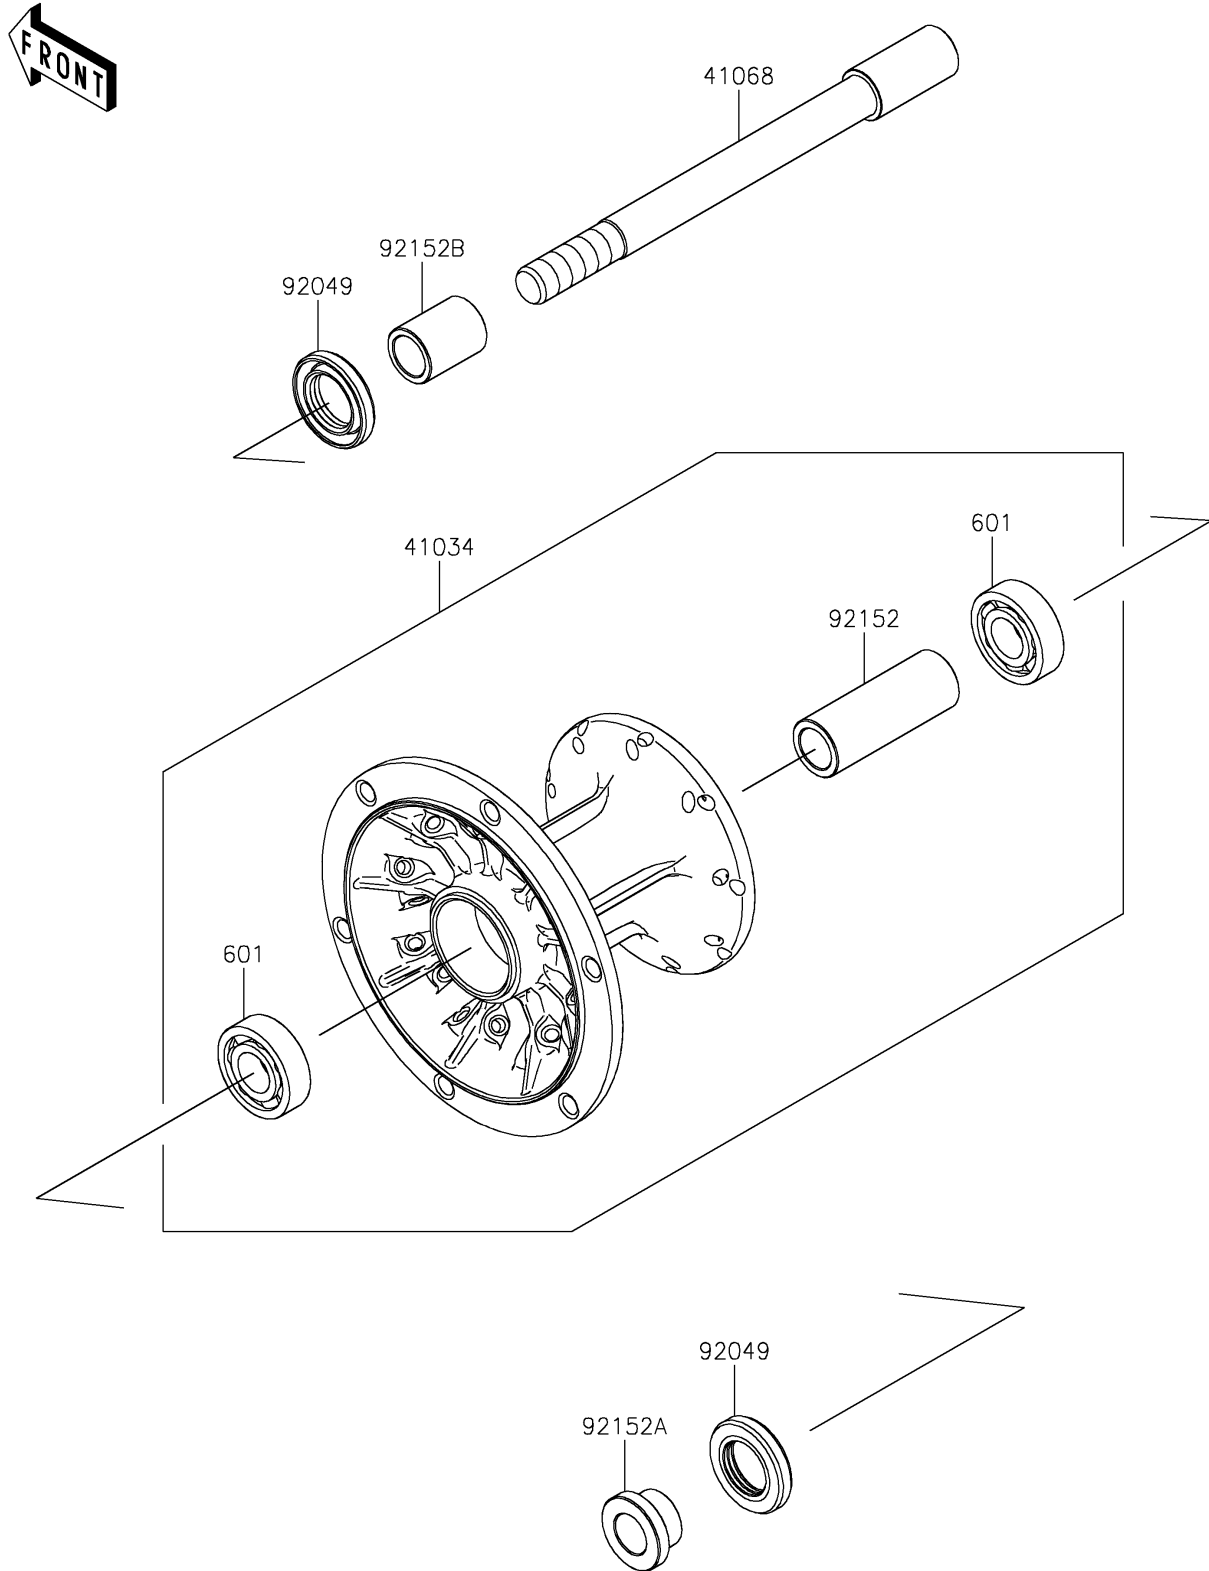

2023 KLR® 650 Adventure PARTS DIAGRAM

Front Hub

F2230

2023 KLR® 650 Adventure PARTS LIST

Front Hub

ITEM NAME	PART NUMBER	QUANTITY
DRUM-ASSY,FR (Ref # 41034)	41034-0608	1
AXLE,FR (Ref # 41068)	41068-0658	1
SEAL-OIL,23X40X7 (Ref # 92049)	92049-0801	2
COLLAR,17.2X25X67.5 (Ref # 92152)	92152-2732	1
COLLAR,LH (Ref # 92152A)	92152-2733	1
COLLAR,RH (Ref # 92152B)	92152-2734	1
BEARING-BALL,#6203UG (Ref # 601)	601B6203UG	2