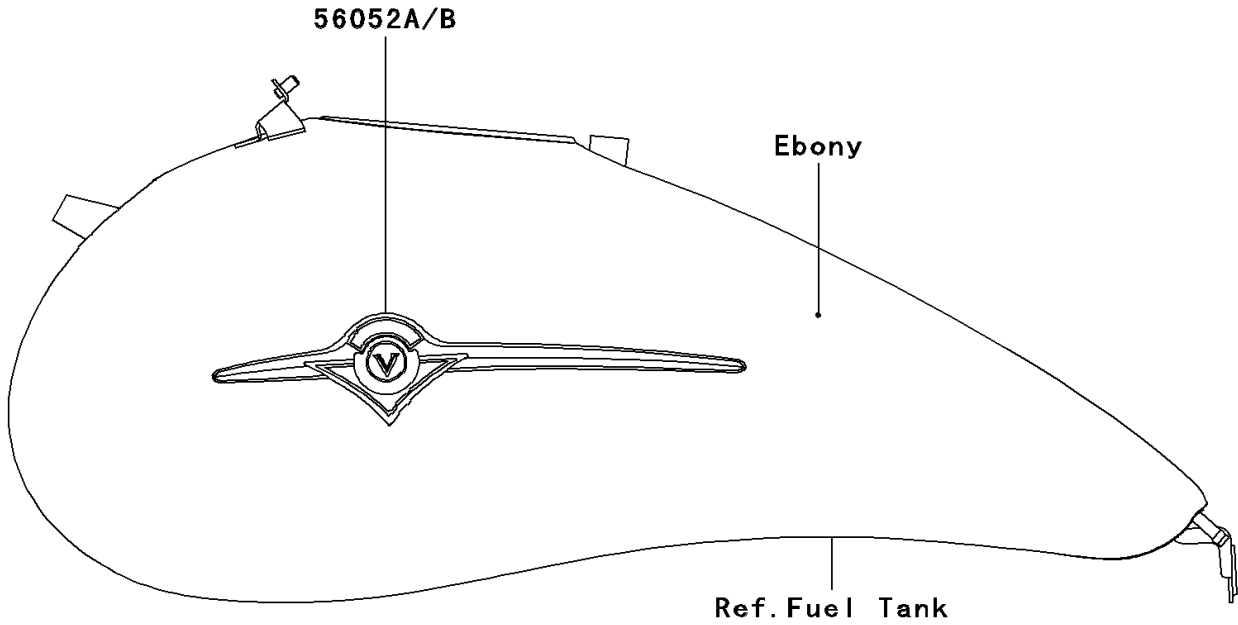

# 2007 Vulcan 1600 Mean Streak PARTS DIAGRAM

Decals(Ebony)(B7F)(CA,US)

F2861A

## 2007 Vulcan 1600 Mean Streak PARTS LIST

Decals(Ebony)(B7F)(CA,US)

ITEM NAME	PART NUMBER	QUANTITY
MARK,SIDE COVER,RH,KAWASAKI (Ref # 56052)	56052-0812	1
MARK,FUEL TANK,LH (Ref # 56052A)	56052-1608	1
MARK,FUEL TANK,RH (Ref # 56052B)	56052-1609	1