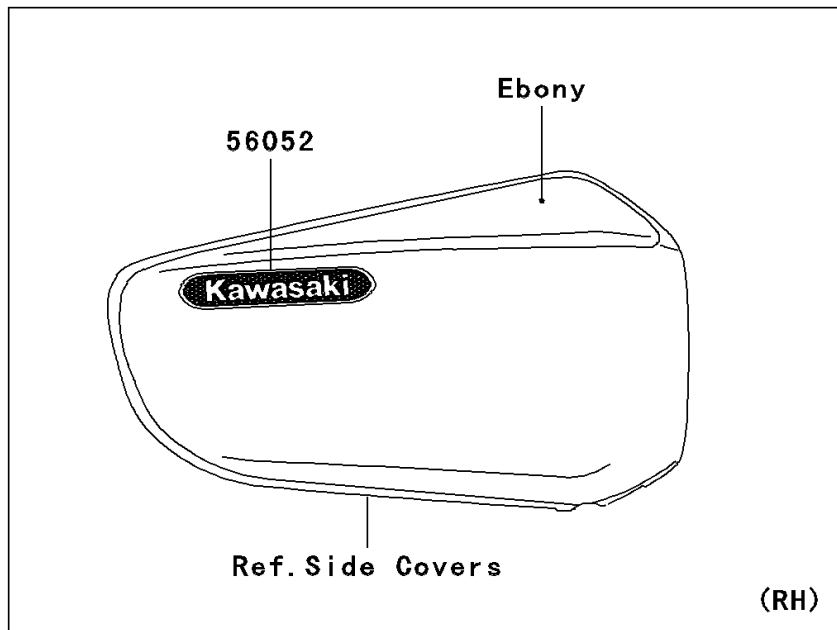

# 2007 Vulcan 1600 Mean Streak PARTS DIAGRAM

Decals(Ebony)(B7F)(CA,US)

F2861A

## 2007 Vulcan 1600 Mean Streak PARTS LIST

Decals(Ebony)(B7F)(CA,US)

ITEM NAME	PART NUMBER	QUANTITY
MARK,SIDE COVER,RH,KAWASAKI (Ref # 56052)	56052-0812	1
MARK,FUEL TANK,LH (Ref # 56052A)	56052-1608	1
MARK,FUEL TANK,RH (Ref # 56052B)	56052-1609	1