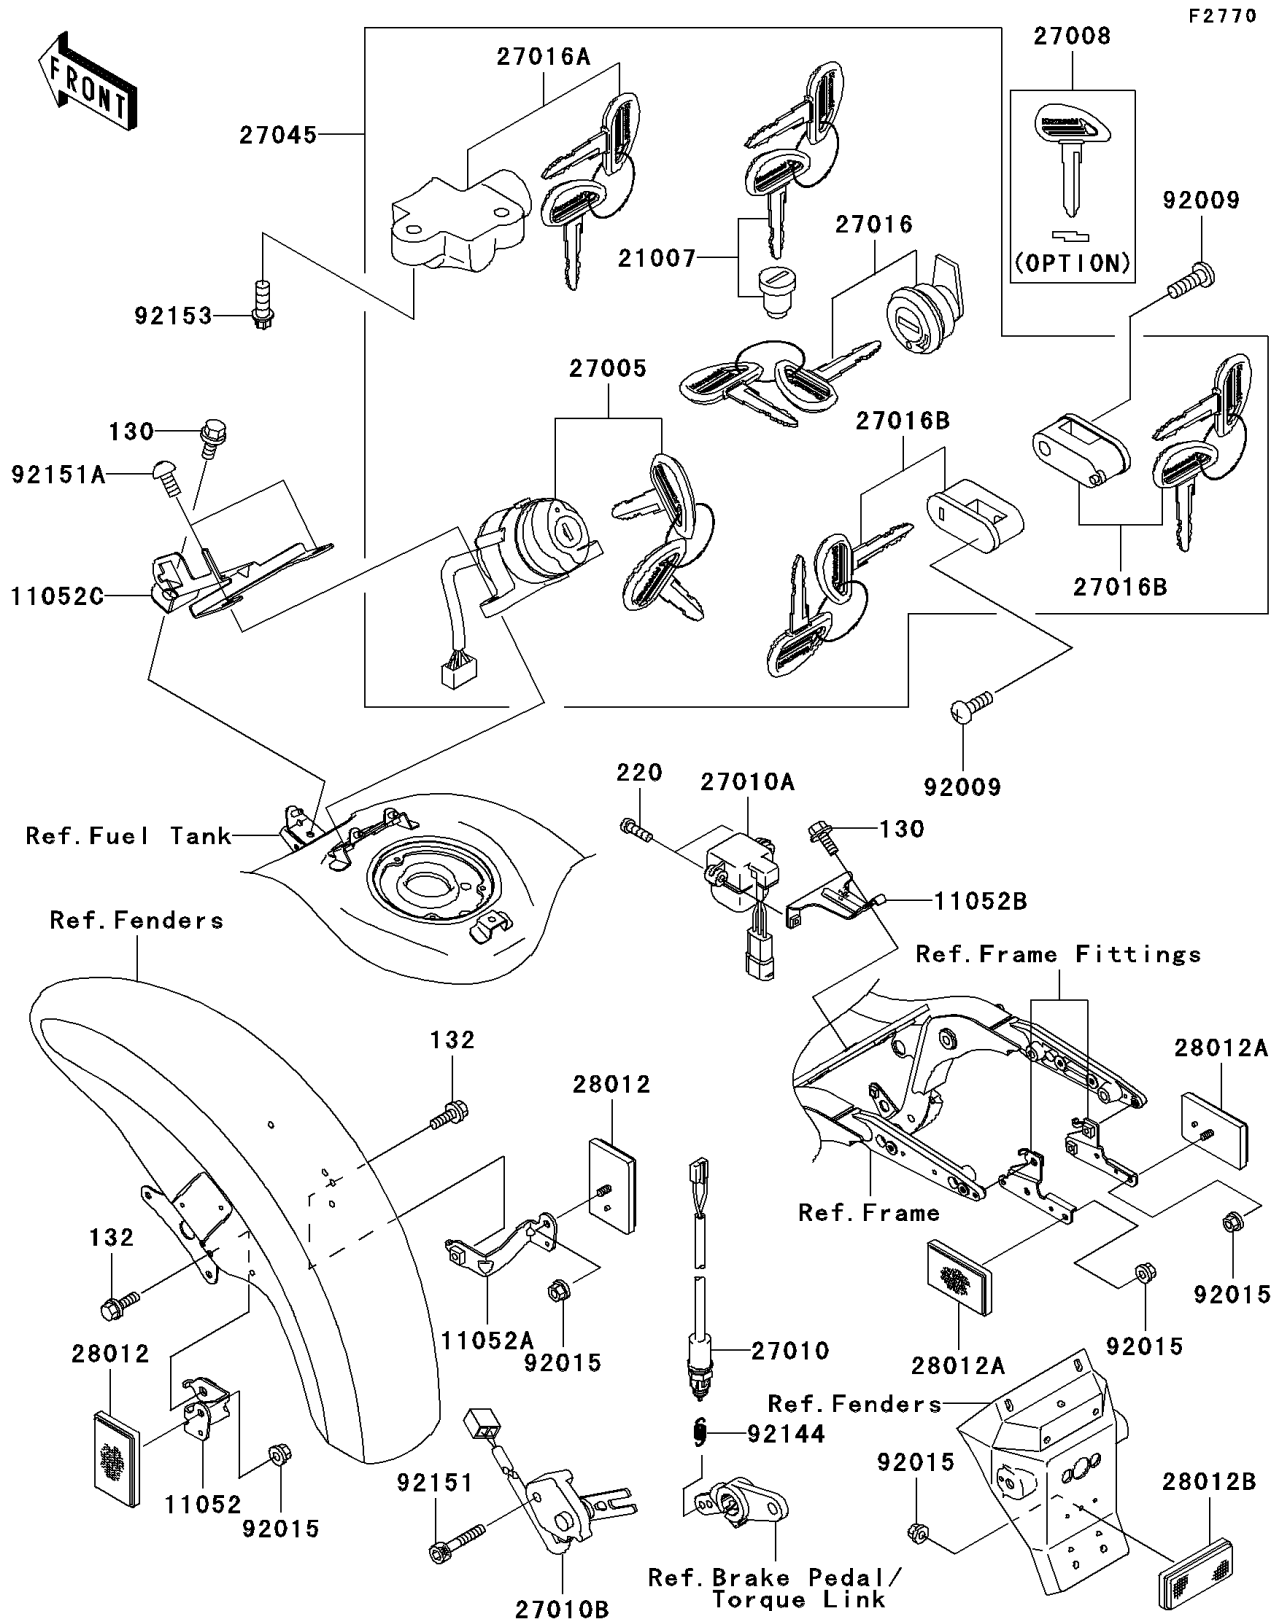

2007 Vulcan 1600 Mean Streak PARTS DIAGRAM

Ignition Switch/Locks/Reflectors

2007 Vulcan 1600 Mean Streak PARTS LIST

Ignition Switch/Locks/Reflectors

ITEM NAME	PART NUMBER	QUANTITY
BOLT-FLANGED,6X10 (Ref # 130)	130BB0610	2
BOLT-FLANGED-SMALL,6X12 (Ref # 132)	132BD0612	2
SCREW-PAN-CROS,4X20 (Ref # 220)	220AB0420	2
BRACKET,REFLECTOR,FR,LH (Ref # 11052)	11052-1284	1
BRACKET,REFLECTOR,FR,RH (Ref # 11052A)	11052-1285	1
BRACKET,DOWN SENSOR (Ref # 11052B)	11052-1302	1
BRACKET,IGNITION SWITCH (Ref # 11052C)	11052-1494	1
ROTOR,LOCK,TANK CAP (Ref # 21007)	21007-5049	1
SWITCH-ASSY-IGNITION (Ref # 27005)	27005-0001	1
KEY-LOCK,BLANK (Ref # 27008)	27008-1211	1
SWITCH,REAR BRAKE (Ref # 27010)	27010-1412	1
SWITCH,DOWN SENSOR (Ref # 27010A)	27010-1416	1
SWITCH,SIDE STAND (Ref # 27010B)	27010-1470	1
LOCK-ASSY,LID (Ref # 27016)	27016-5279	1
LOCK-ASSY,STEERING (Ref # 27016A)	27016-5298	1
LOCK-ASSY,HELMET (Ref # 27016B)	27016-5317	2
SWITCH-ASSY (Ref # 27045)	27045-5248	1
REFLECTOR-REFLEX,FR (Ref # 28012)	28012-1009	2
REFLECTOR-REFLEX,RR (Ref # 28012A)	28012-1051	2
REFLECTOR-REFLEX (Ref # 28012B)	28012-1077	1
SCREW,5X12 (Ref # 92009)	92009-1296	2
NUT,FLANGED,5MM (Ref # 92015)	92015-1656	5
SPRING,REAR BRAKE SWITCH (Ref # 92144)	92144-1141	1
BOLT,SOCKET,6X35 (Ref # 92151)	92151-1390	1
BOLT,SOCKET,6X16 (Ref # 92151A)	92151-1751	2
BOLT,TORX,8X22 (Ref # 92153)	92153-1273	2