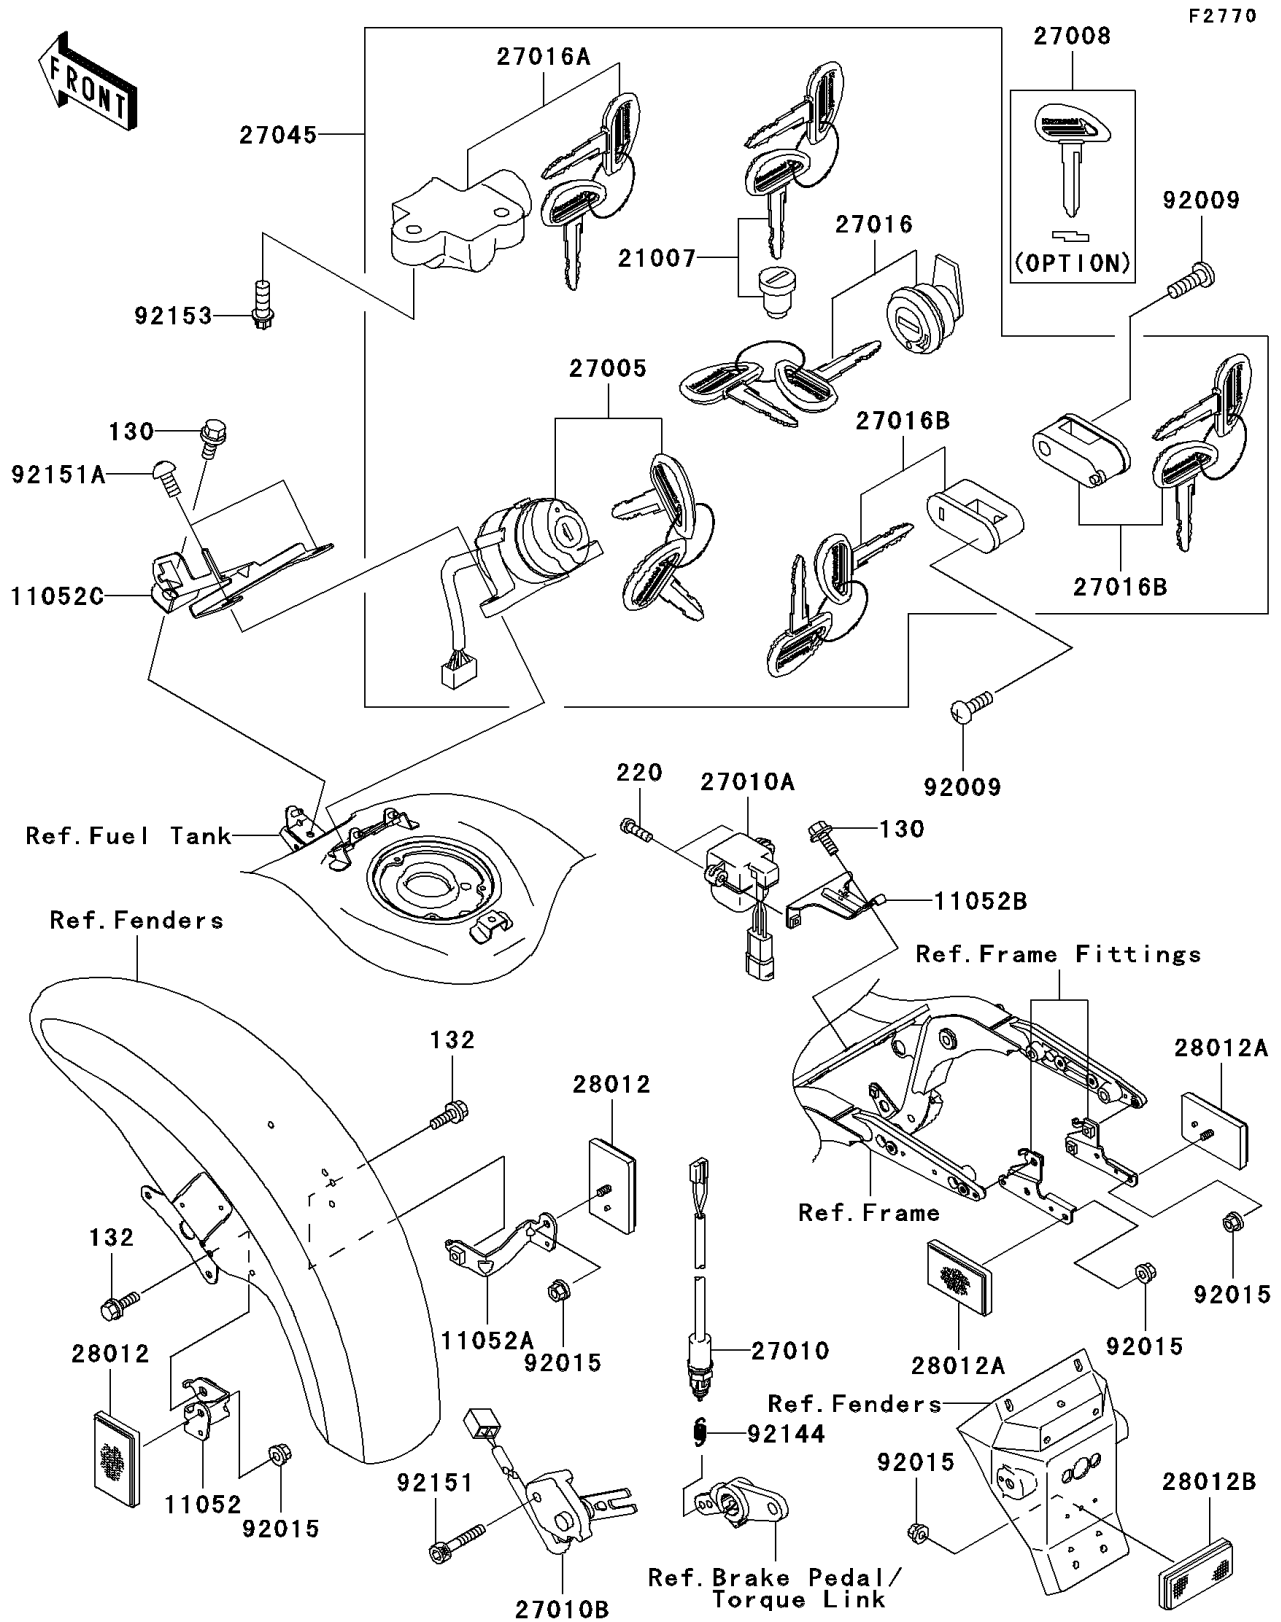

2007 Vulcan 1600 Mean Streak PARTS DIAGRAM

Ignition Switch/Locks/Reflectors

2007 Vulcan 1600 Mean Streak PARTS LIST

Ignition Switch/Locks/Reflectors

ITEM NAME	PART NUMBER	QUANTITY
BOLT-FLANGED,6X10 (Ref # 130)	130BB0610	2
BOLT-FLANGED-SMALL,6X12 (Ref # 132)	132BD0612	2
SCREW-PAN-CROS,4X20 (Ref # 220)	220AB0420	2
BRACKET,REFLECTOR,FR,LH (Ref # 11052)	11052-1284	1
BRACKET,REFLECTOR,FR,RH (Ref # 11052A)	11052-1285	1
BRACKET,DOWN SENSOR (Ref # 11052B)	11052-1302	1
BRACKET,IGNITION SWITCH (Ref # 11052C)	11052-1494	1
ROTOR,LOCK,TANK CAP (Ref # 21007)	21007-5049	1
SWITCH-ASSY-IGNITION (Ref # 27005)	27005-0001	1
KEY-LOCK,BLANK (Ref # 27008)	27008-1211	1
SWITCH,REAR BRAKE (Ref # 27010)	27010-1412	1
SWITCH,DOWN SENSOR (Ref # 27010A)	27010-1416	1
SWITCH,SIDE STAND (Ref # 27010B)	27010-1470	1
LOCK-ASSY,LID (Ref # 27016)	27016-5279	1
LOCK-ASSY,STEERING (Ref # 27016A)	27016-5298	1
LOCK-ASSY,HELMET (Ref # 27016B)	27016-5317	2
SWITCH-ASSY (Ref # 27045)	27045-5248	1
REFLECTOR-REFLEX,FR (Ref # 28012)	28012-1009	2
REFLECTOR-REFLEX,RR (Ref # 28012A)	28012-1051	2
REFLECTOR-REFLEX (Ref # 28012B)	28012-1077	1
SCREW,5X12 (Ref # 92009)	92009-1296	2
NUT,FLANGED,5MM (Ref # 92015)	92015-1656	5
SPRING,REAR BRAKE SWITCH (Ref # 92144)	92144-1141	1
BOLT,SOCKET,6X35 (Ref # 92151)	92151-1390	1
BOLT,SOCKET,6X16 (Ref # 92151A)	92151-1751	2
BOLT,TORX,8X22 (Ref # 92153)	92153-1273	2