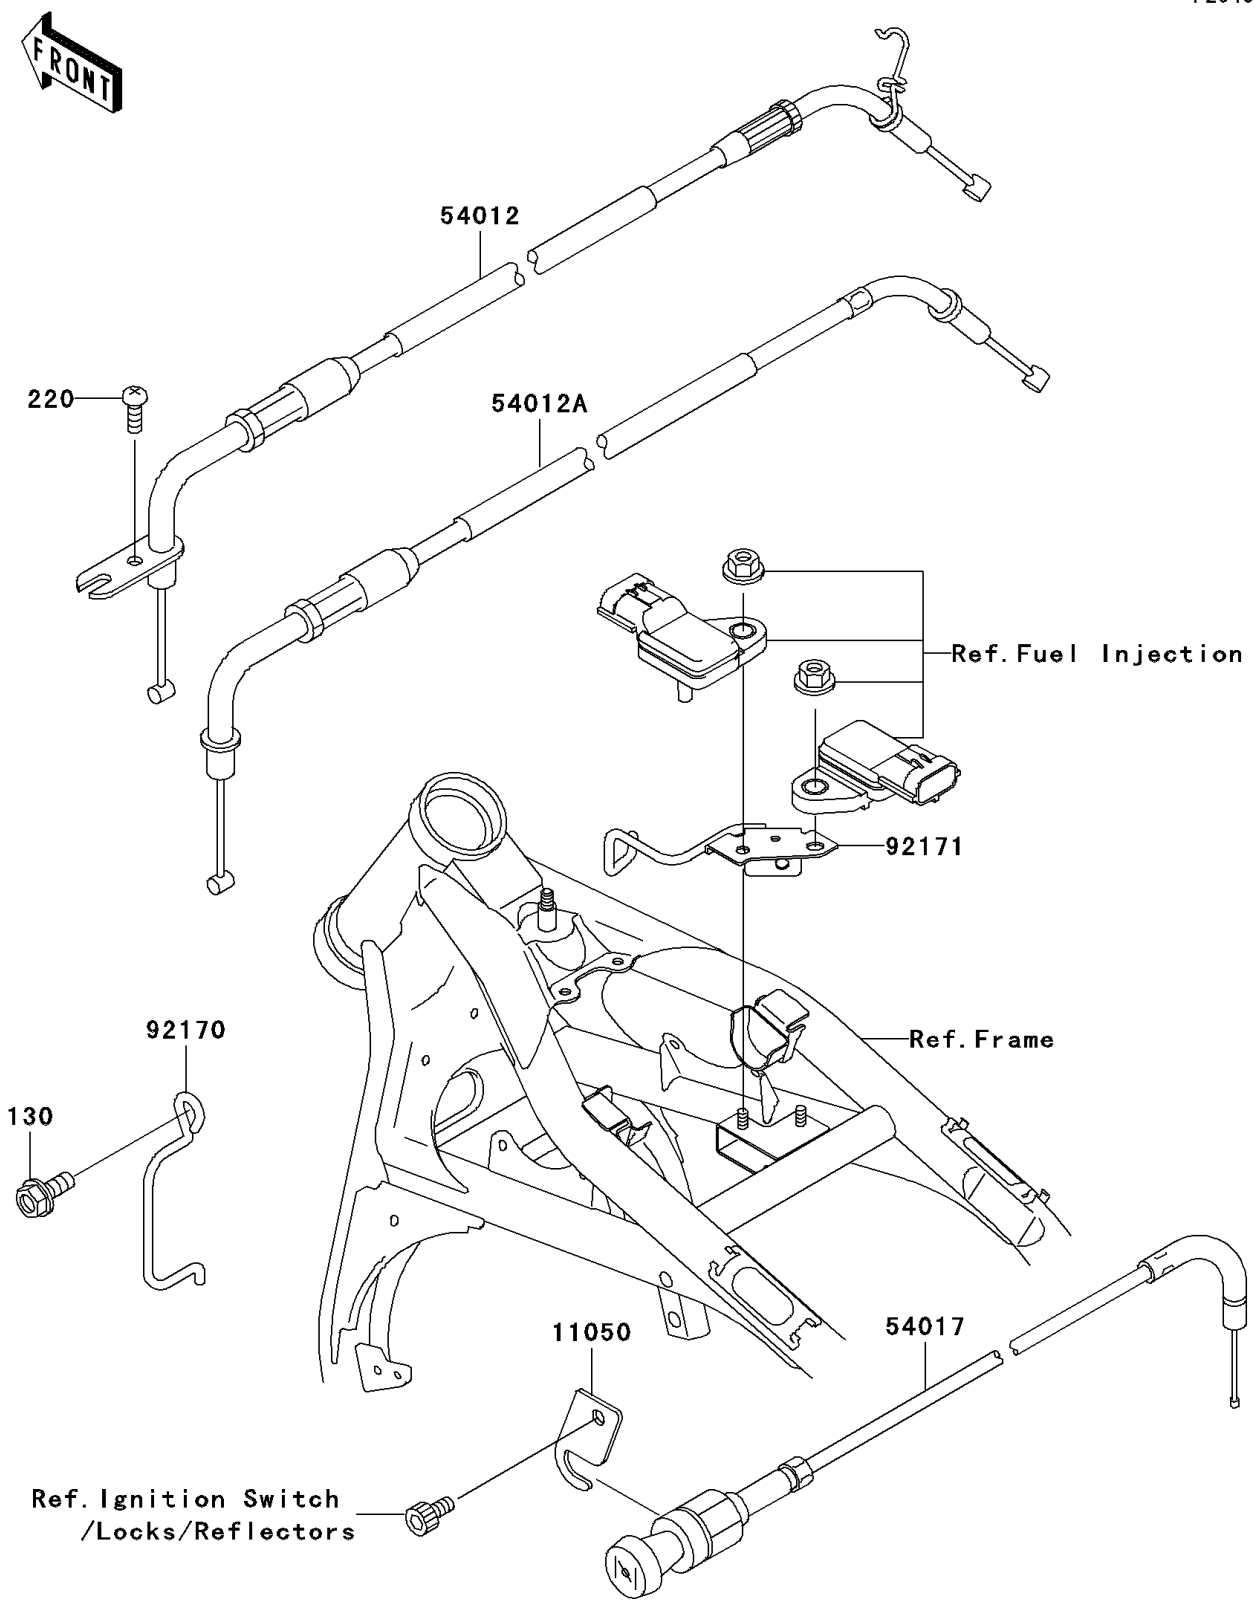

2004 Vulcan 1500 Nomad Fi PARTS DIAGRAM

Cables

F2540

2004 Vulcan 1500 Nomad Fi PARTS LIST

Cables

ITEM NAME	PART NUMBER	QUANTITY
BOLT-FLANGED,6X14,BLACK (Ref # 130)	130J0614	1
SCREW-PAN-CROSS (Ref # 220)	220F0514	1
BRACKET,STARTER CABLE (Ref # 11050)	11050-1699	1
CABLE-THROTTLE,OPENING (Ref # 54012)	54012-0064	1
CABLE-THROTTLE,CLOSING (Ref # 54012A)	54012-0065	1
CABLE-STARTER (Ref # 54017)	54017-1202	1
CLAMP,CABLE (Ref # 92170)	92170-1867	1
CLAMP,HARNESS (Ref # 92171)	92171-1325	1