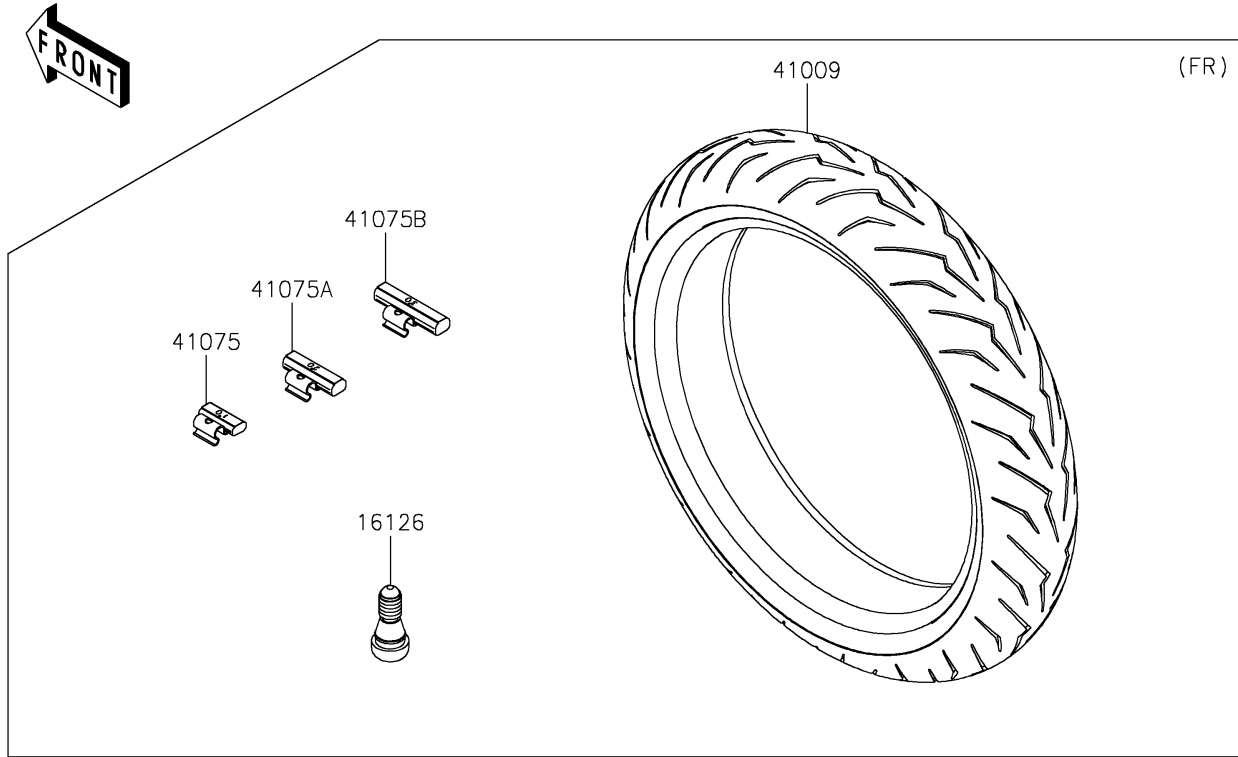

# 2022 Z H2 PARTS DIAGRAM

Tires

F2210

### Tires

ITEM NAME	PART NUMBER	QUANTITY
VALVE,TIRE (Ref # 16126)	16126-1140	2
TIRE,FR,120/70ZR17(58W),DR3 (Ref # 41009)	41009-0843	1
TIRE,RR,190/55ZR17(75W),DR3 (Ref # 41009A)	41009-0844	1
BALANCER-WHEEL,10G,SILVER (Ref # 41075)	41075-0007	AR
BALANCER-WHEEL,20G,SILVER (Ref # 41075A)	41075-0008	AR
BALANCER-WHEEL,30G,SILVER (Ref # 41075B)	41075-0009	AR