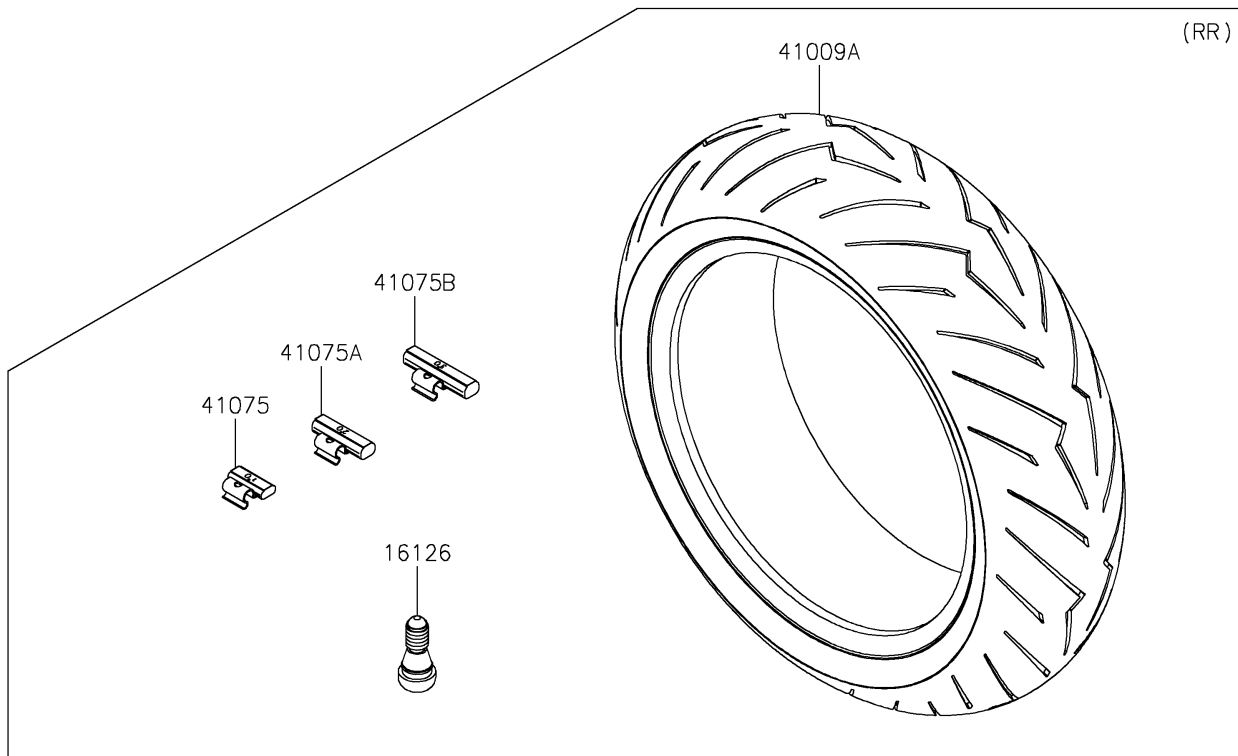

# 2022 Z H2 PARTS DIAGRAM

Tires

F2210

### Tires

ITEM NAME	PART NUMBER	QUANTITY
VALVE,TIRE (Ref # 16126)	16126-1140	2
TIRE,FR,120/70ZR17(58W),DR3 (Ref # 41009)	41009-0843	1
TIRE,RR,190/55ZR17(75W),DR3 (Ref # 41009A)	41009-0844	1
BALANCER-WHEEL,10G,SILVER (Ref # 41075)	41075-0007	AR
BALANCER-WHEEL,20G,SILVER (Ref # 41075A)	41075-0008	AR
BALANCER-WHEEL,30G,SILVER (Ref # 41075B)	41075-0009	AR