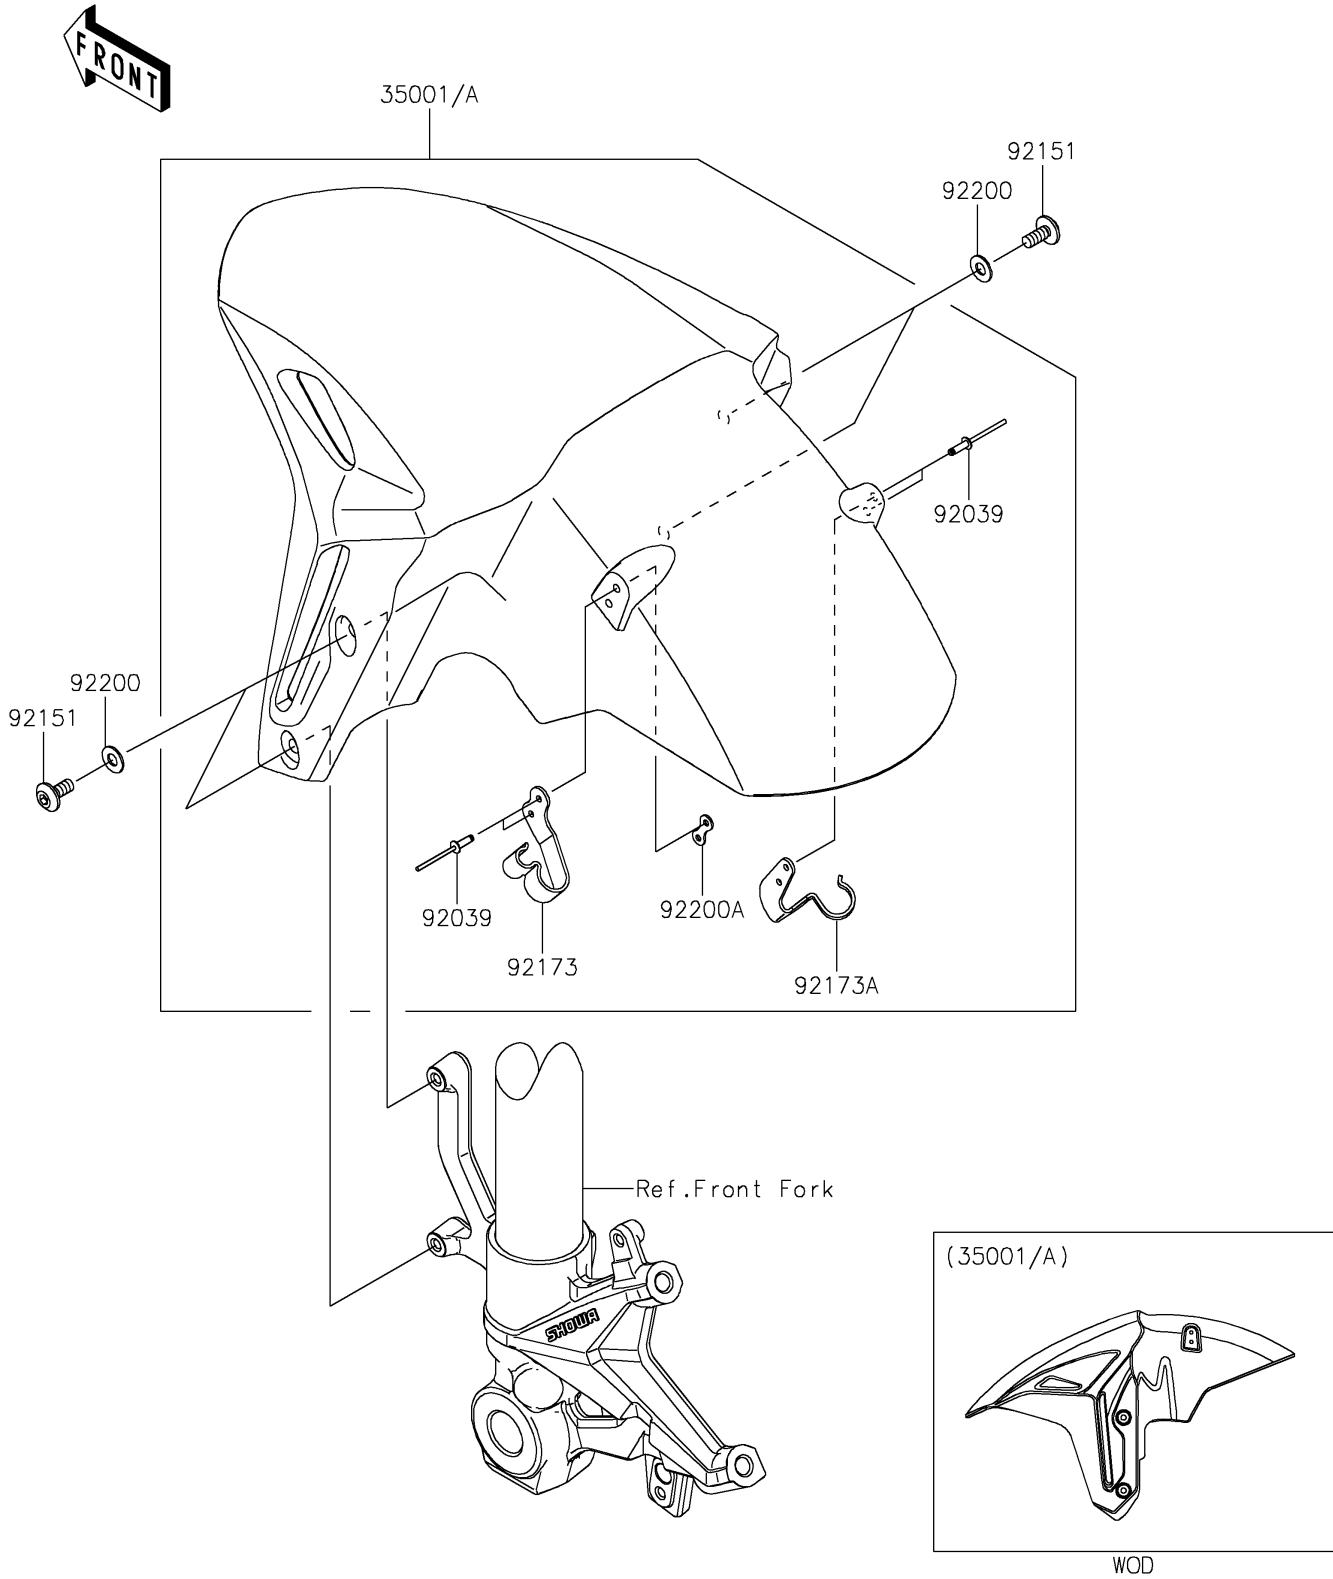

2022 Z H2 PARTS DIAGRAM

Front Fender(s)

F2171

2022 Z H2 PARTS LIST

Front Fender(s)

ITEM NAME	PART NUMBER	QUANTITY
FENDER-ASSY-FRONT,M.D.BLACK (Ref # 35001)	35001-0078-17K	1
RIVET,3.2X9.5 (Ref # 92039)	92039-0752	4
BOLT,SOCKET,6X14 (Ref # 92151)	92151-1654	4
CLAMP,FENDER,LH (Ref # 92173)	92173-1376	1
CLAMP,FENDER,RH (Ref # 92173A)	92173-1481	1
WASHER,6.5X14X1 (Ref # 92200)	92200-1388	4
WASHER (Ref # 92200A)	92200-1757	1