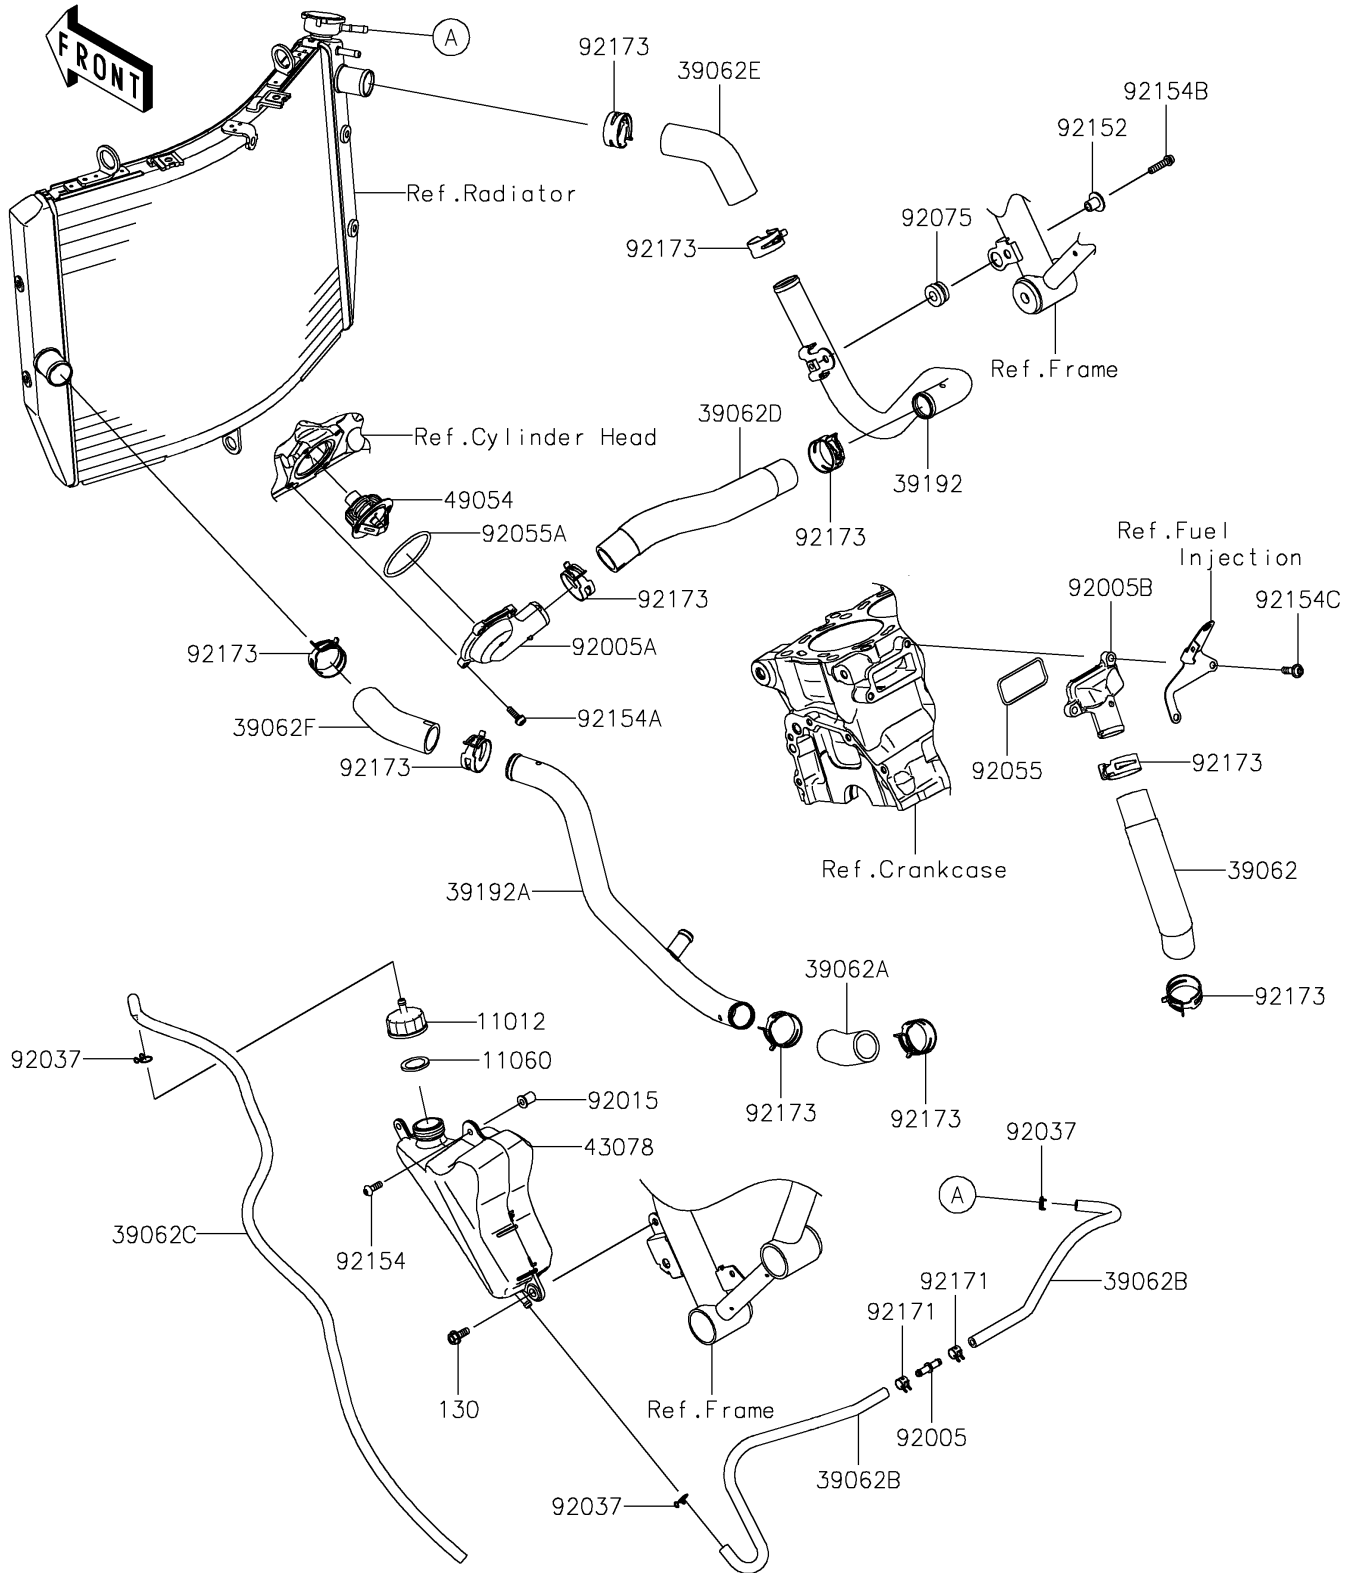

2022 Z H2 PARTS DIAGRAM

Water Pipe

E3037

2022 Z H2 PARTS LIST

Water Pipe

ITEM NAME	PART NUMBER	QUANTITY
CAP (Ref # 11012)	11012-1854	1
GASKET,RESERVOIR TANK CAP (Ref # 11060)	11060-1349	1
HOSE-COOLING,W/PUMP-FITTING (Ref # 39062)	39062-0681	1
HOSE-COOLING,W/PIPE-W/PUMP (Ref # 39062A)	39062-0683	1
HOSE-COOLING (Ref # 39062B)	39062-0863	2
HOSE-COOLING,OVER FLOW (Ref # 39062C)	39062-0865	1
HOSE-COOLING (Ref # 39062D)	39062-0866	1
HOSE-COOLING (Ref # 39062E)	39062-0867	1
HOSE-COOLING (Ref # 39062F)	39062-0868	1
PIPE-WATER (Ref # 39192)	39192-0664	1
PIPE-WATER (Ref # 39192A)	39192-0666	1
RESERVOIR (Ref # 43078)	43078-0606	1
THERMOSTAT (Ref # 49054)	49054-0004	1
FITTING (Ref # 92005)	92005-0721	1
FITTING,THERMO COVER (Ref # 92005A)	92005-0962	1
FITTING,CYLINDER (Ref # 92005B)	92005-0963	1
NUT,WELL,5MM (Ref # 92015)	92015-1757	1
CLAMP,TUBE (Ref # 92037)	92037-147	3
RING-O (Ref # 92055)	92055-0809	1
RING-O,54.5X2.6 (Ref # 92055A)	92055-0810	1
DAMPER,RUBBER (Ref # 92075)	92075-1123	1
COLLAR (Ref # 92152)	92152-2112	1
BOLT,SOCKET,5X16 (Ref # 92154)	92154-0209	1
BOLT,SOCKET,5X16 (Ref # 92154A)	92154-1449	4
BOLT,SOCKET,6X25 (Ref # 92154B)	92154-1457	1
BOLT,SOCKET,6X20 (Ref # 92154C)	92154-1499	2
CLAMP (Ref # 92171)	92171-0720	2
CLAMP,34MM (Ref # 92173)	92173-1360	10
BOLT-FLANGED,6X16 (Ref # 130)	130BA0616	1