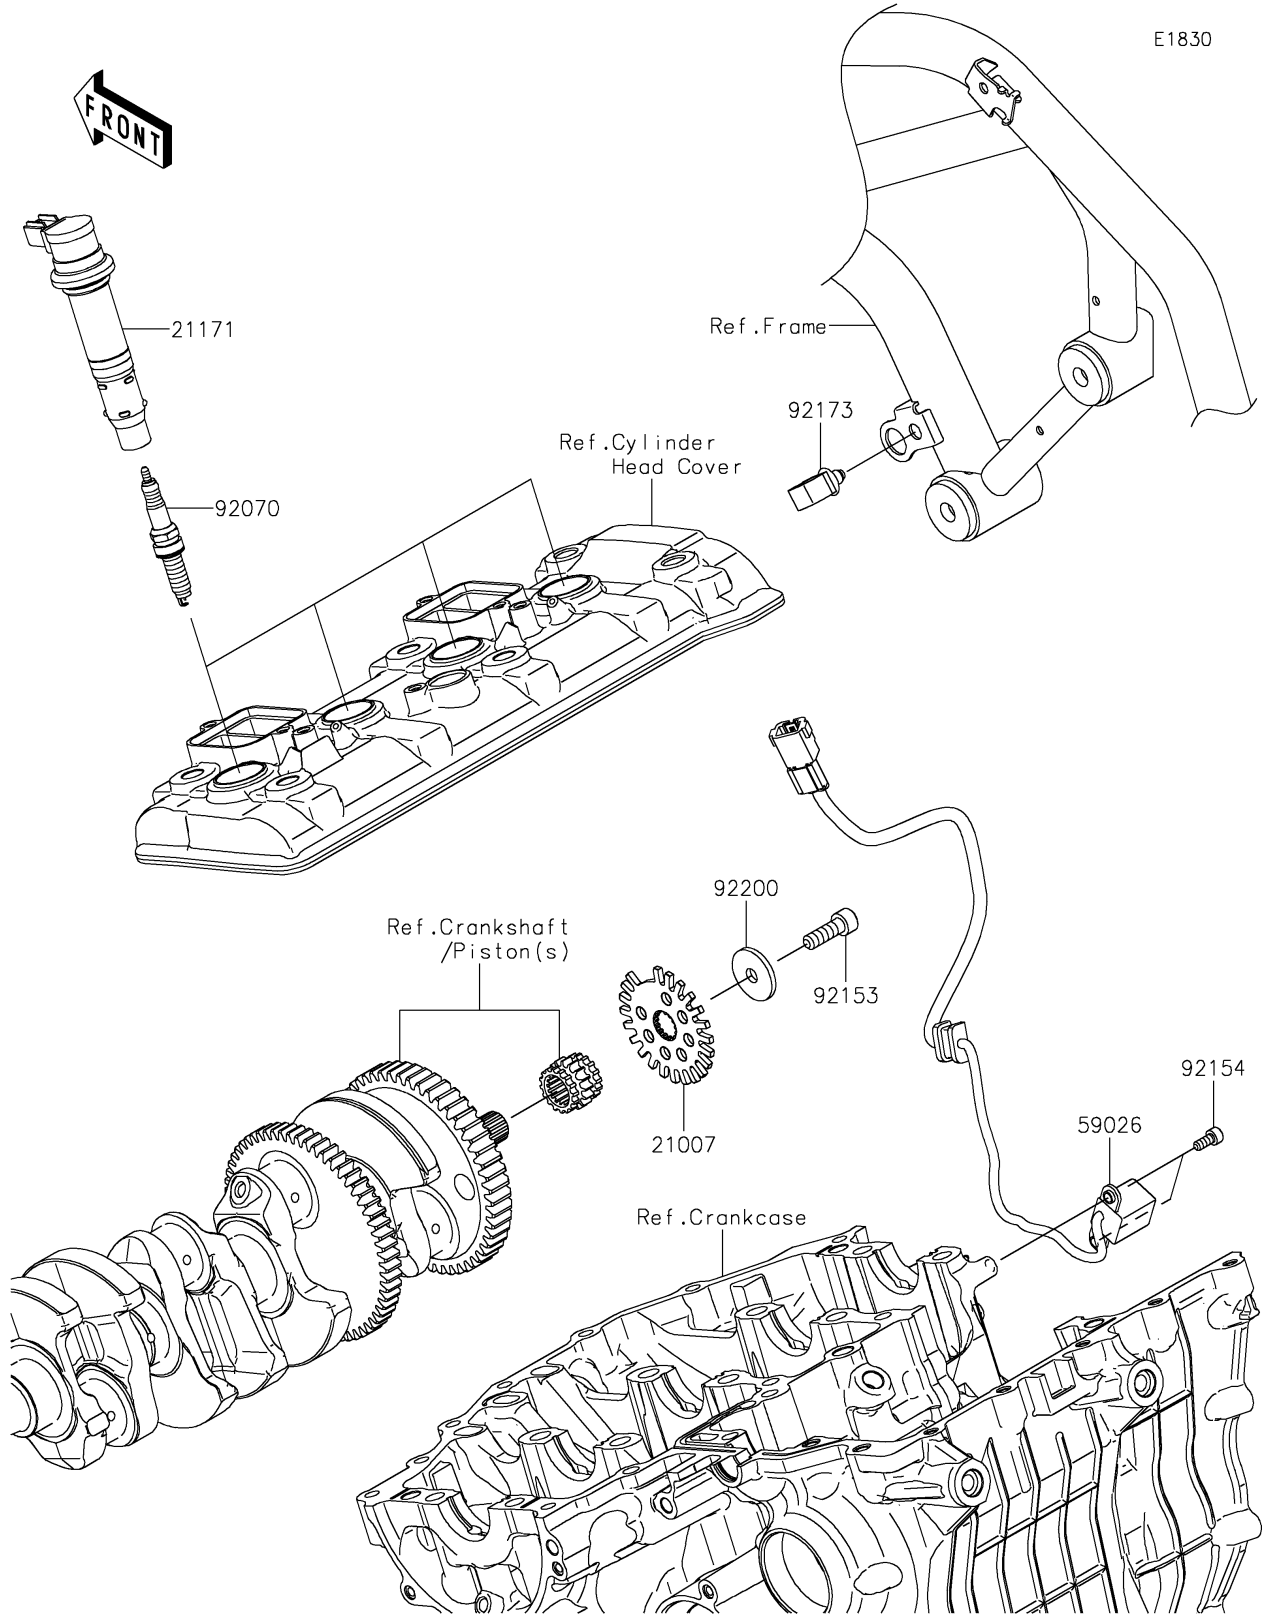

2022 Z H2 PARTS DIAGRAM

Ignition System

2022 Z H2 PARTS LIST

Ignition System

ITEM NAME	PART NUMBER	QUANTITY
ROTOR,PULSING (Ref # 21007)	21007-0622	1
COIL-ASSY-IGNITION (Ref # 21171)	21171-0732	4
COIL-PULSING (Ref # 59026)	59026-0047	1
PLUG-SPARK,SILMAR9E9(NGK) (Ref # 92070)	92070-0720	4
BOLT,8X25 (Ref # 92153)	92153-1191	1
BOLT,SOCKET,5X12 (Ref # 92154)	92154-1540	2
CLAMP,12MM DIA. (Ref # 92173)	92173-0736	1
WASHER,8.2X30X3 (Ref # 92200)	92200-2142	1