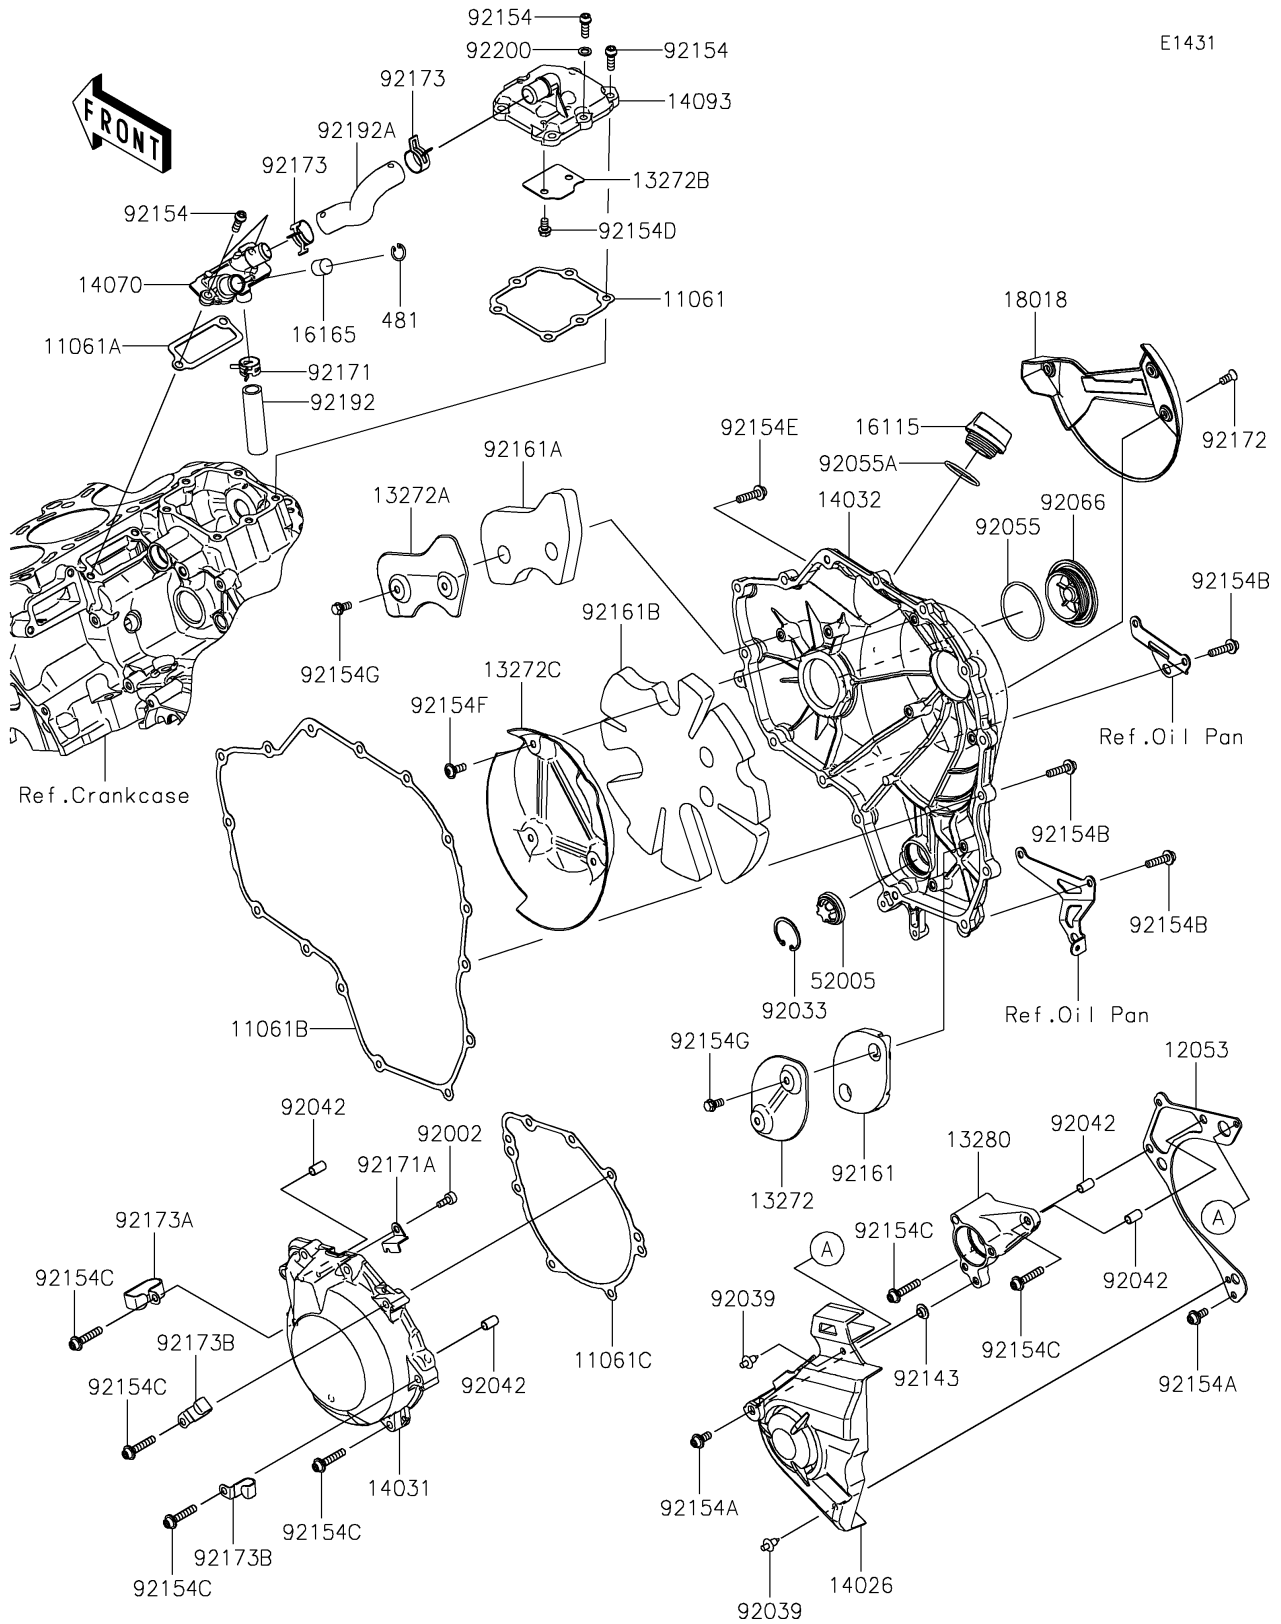

2022 Z H2 PARTS DIAGRAM

Engine Cover(s)

E1431