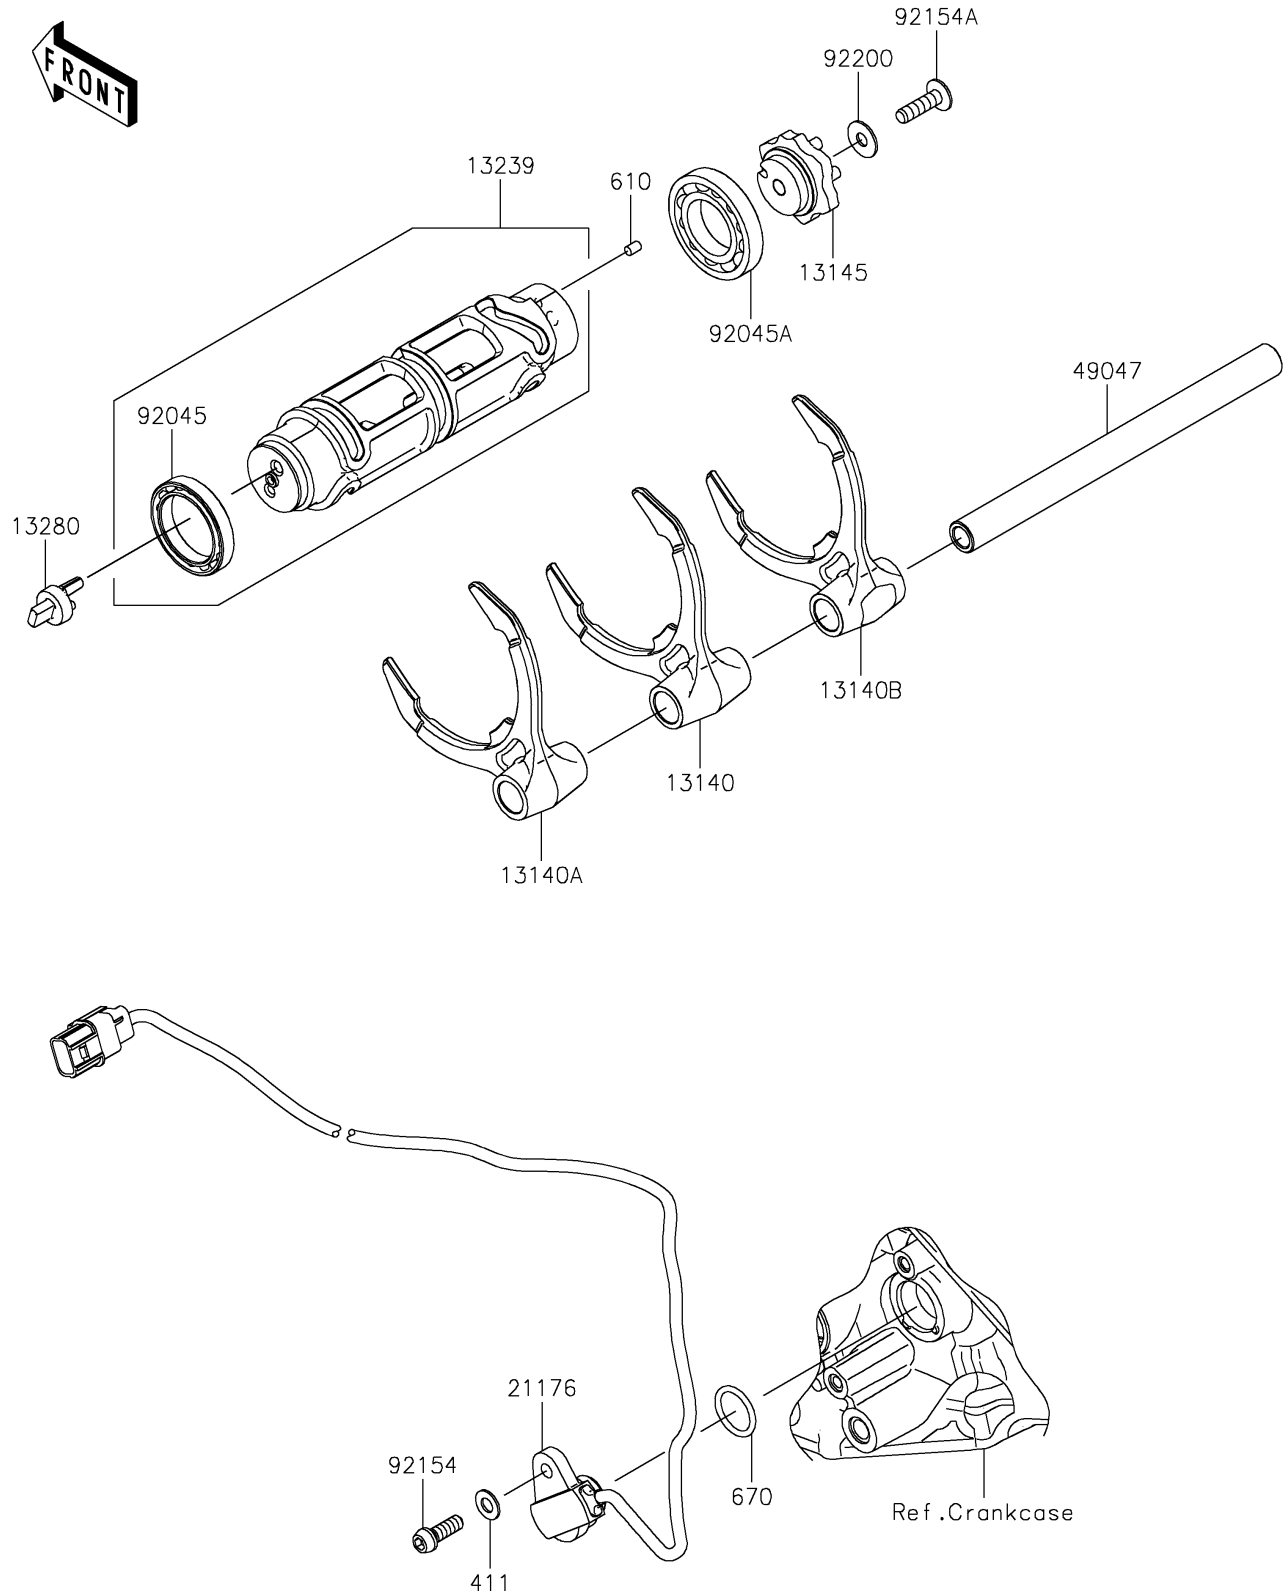

2022 Z H2 PARTS DIAGRAM

Gear Change Drum/Shift Fork(s)

E1362

2022 Z H2 PARTS LIST

Gear Change Drum/Shift Fork(s)

ITEM NAME	PART NUMBER	QUANTITY
FORK-SHIFT,3RD&4TH (Ref # 13140)	13140-0645	1
FORK-SHIFT,5TH&6TH (Ref # 13140A)	13140-0646	1
FORK-SHIFT,1ST&2ND (Ref # 13140B)	13140-0649	1
CAM-CHANGE DRUM (Ref # 13145)	13145-0572	1
DRUM-ASSY-CHANGE (Ref # 13239)	13239-0605	1
HOLDER (Ref # 13280)	13280-0964	1
SENSOR,GEAR POSITION (Ref # 21176)	21176-0941	1
ROD-SHIFT (Ref # 49047)	49047-0635	1
BEARING-BALL,6806 (Ref # 92045)	92045-0826	1
BEARING-BALL,16005 (Ref # 92045A)	92045-1045	1
BOLT,SOCKET,6X18 (Ref # 92154)	92154-1455	1
BOLT,TORX,6X22 (Ref # 92154A)	92154-2903	1
WASHER,6X16X1 (Ref # 92200)	92200-2145	1
WASHER-PLAIN,6MM (Ref # 411)	411AA0600	1
ROLLER,4X6 (Ref # 610)	610A0406	1
O RING,18MM (Ref # 670)	670D2018	1