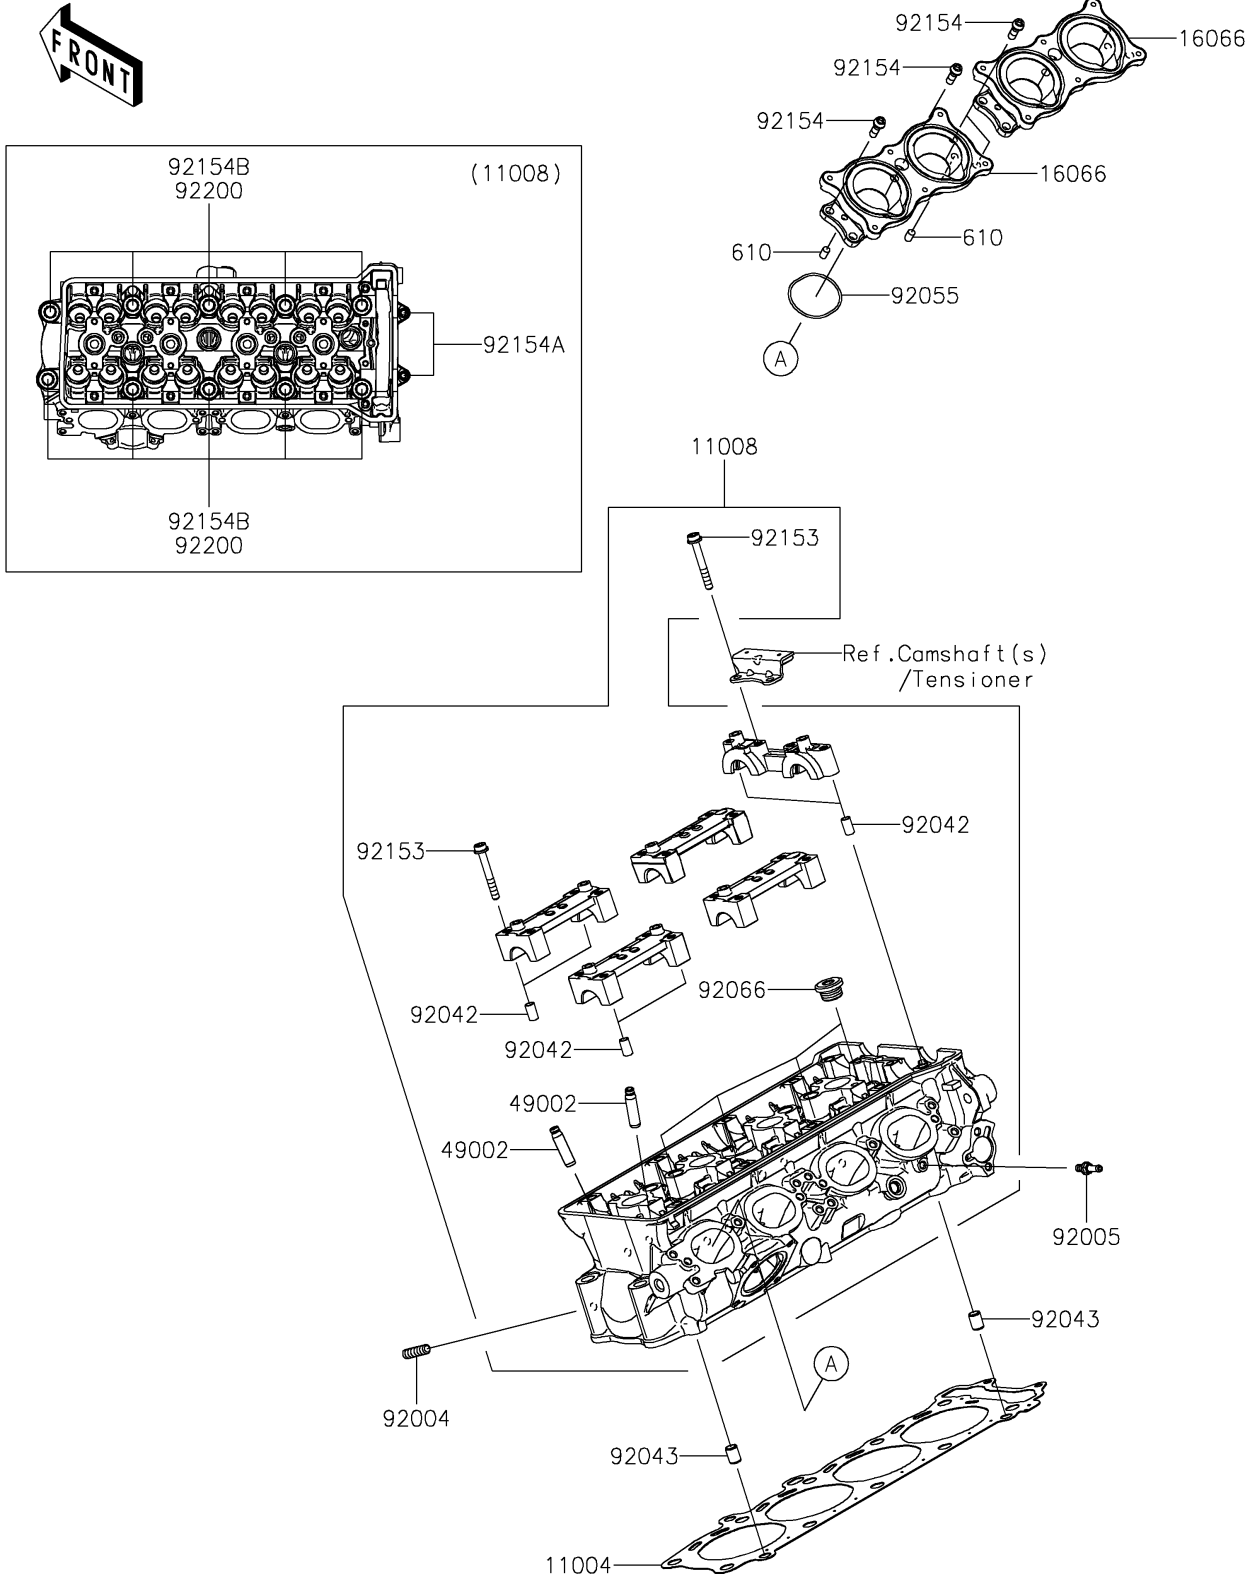

# 2022 Z H2 PARTS DIAGRAM

## Cylinder Head

E1111

## 2022 Z H2 PARTS LIST

### Cylinder Head

ITEM NAME	PART NUMBER	QUANTITY
GASKET-HEAD (Ref # 11004)	11004-0754	1
HEAD-COMP-CYLINDER (Ref # 11008)	11008-0980	1
HOLDER-THROTTLE BODY (Ref # 16066)	16066-0009	2
GUIDE-VALVE (Ref # 49002)	49002-0009	16
STUD,8X18 (Ref # 92004)	92004-0049	8
FITTING (Ref # 92005)	92005-0826	1
PIN,DOWEL,6.3X8X14 (Ref # 92042)	92042-007	10
PIN,8.2X10X14 (Ref # 92043)	92043-1264	2
RING-O,43.7X1.9 (Ref # 92055)	92055-1401	4
PLUG,18X10 (Ref # 92066)	92066-0832	4
BOLT,SOCKET,6X45 (Ref # 92153)	92153-0656	20
BOLT,SOCKET,6X18 (Ref # 92154)	92154-1455	10
BOLT,SOCKET,6X25 (Ref # 92154A)	92154-1457	2
BOLT,11X103 (Ref # 92154B)	92154-1819	10
WASHER,11.2X18.2X1.8 (Ref # 92200)	92200-0940	10
ROLLER,6X10 (Ref # 610)	610A0610	4